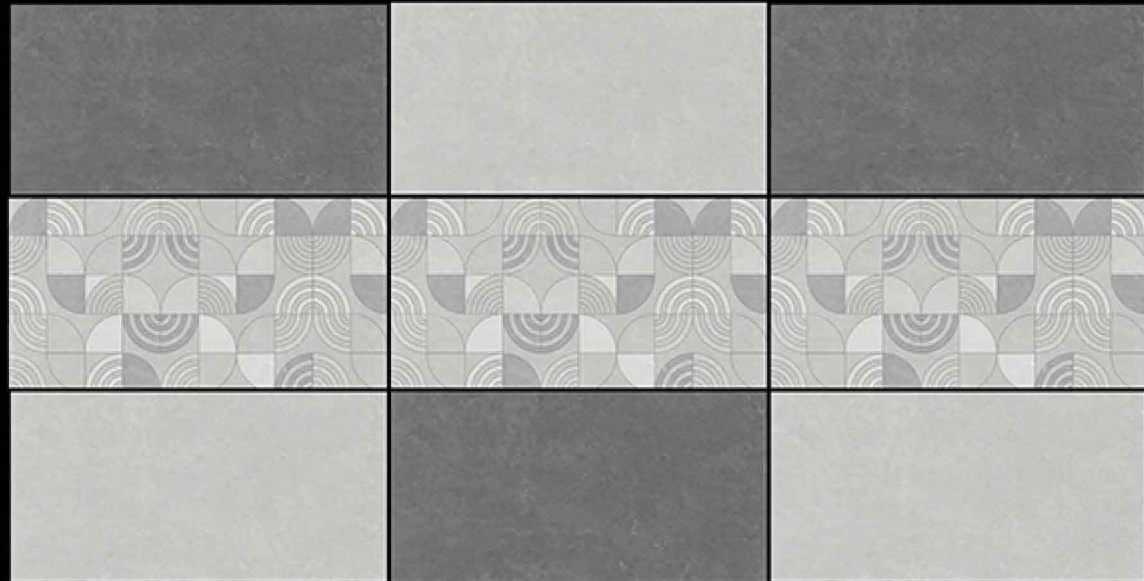

GLAZED VITRIFIED TILES

600x1200mm

CARVING
FINISH

KALARIYA

DECOR DARK