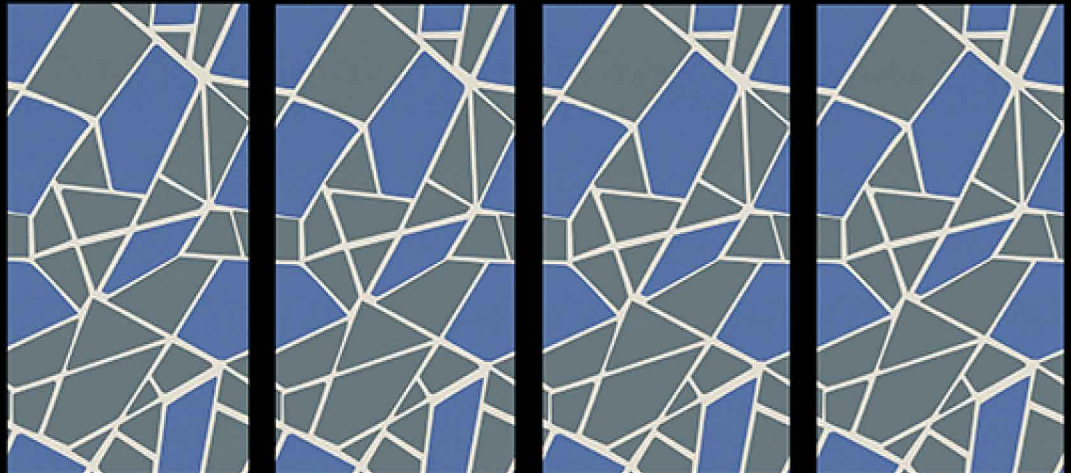

1 RANDOM FACES

KALARIYA

GLAZED VITRIFIED TILES

600x1200mm

CARVING
FINISH

KALARIYA

STRING SKY

1 RANDOM FACES