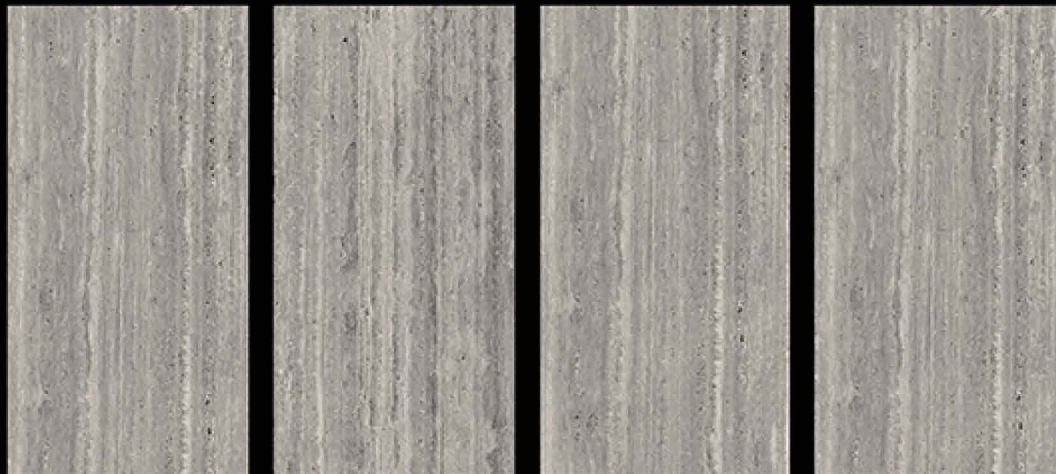

600x1200mm

CARVING
FINISH

KALARIYA

TRAVERTINO ROMANO

4 RANDOM FACES

KALARIYA

CARVING FINISH

TRAVERTINO SIVEC