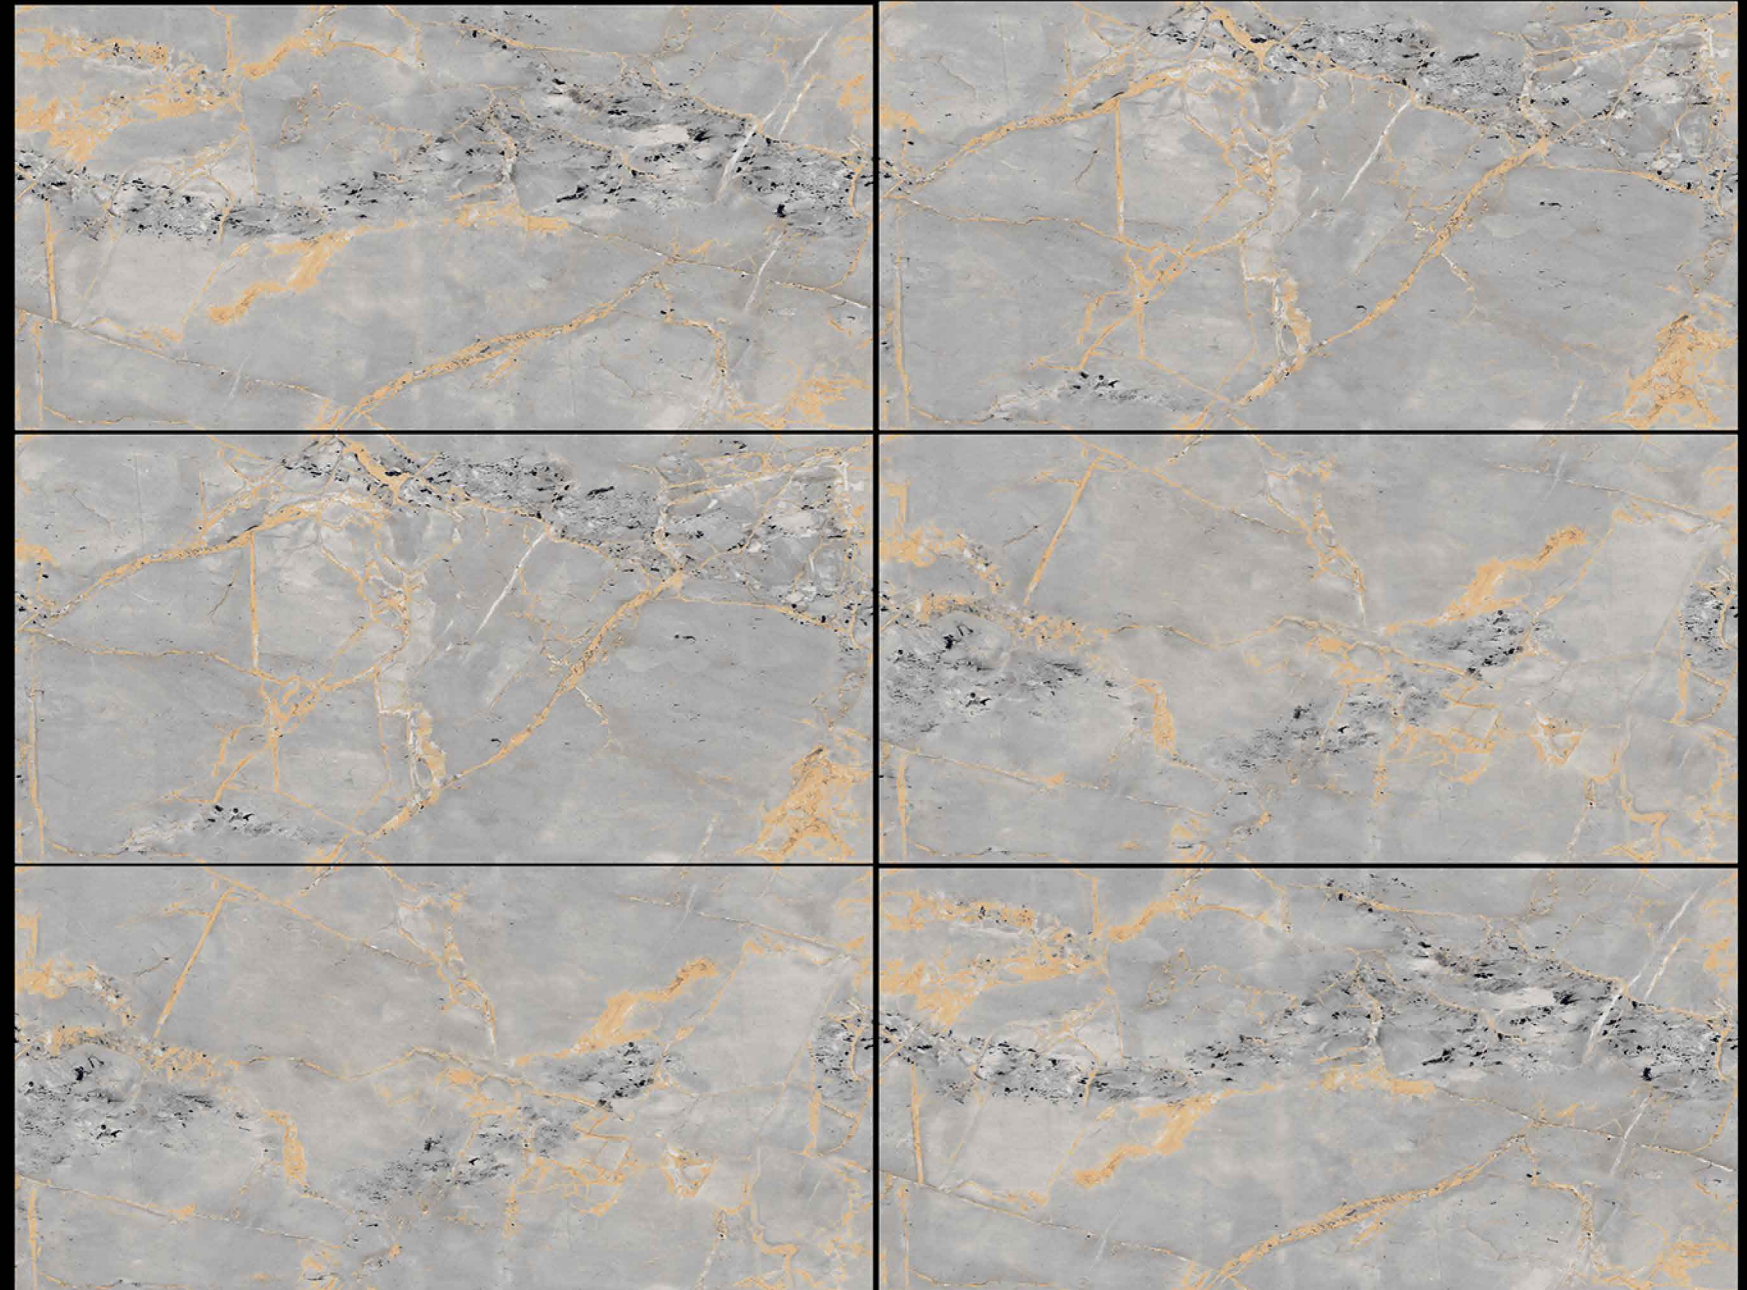

GLAZED VITRIFIED TILES

600x1200mm

GLOSS FINISH

KALARIYA

ENDLESS
SERIES

GOLDEN GREY

3 RANDOM FACES