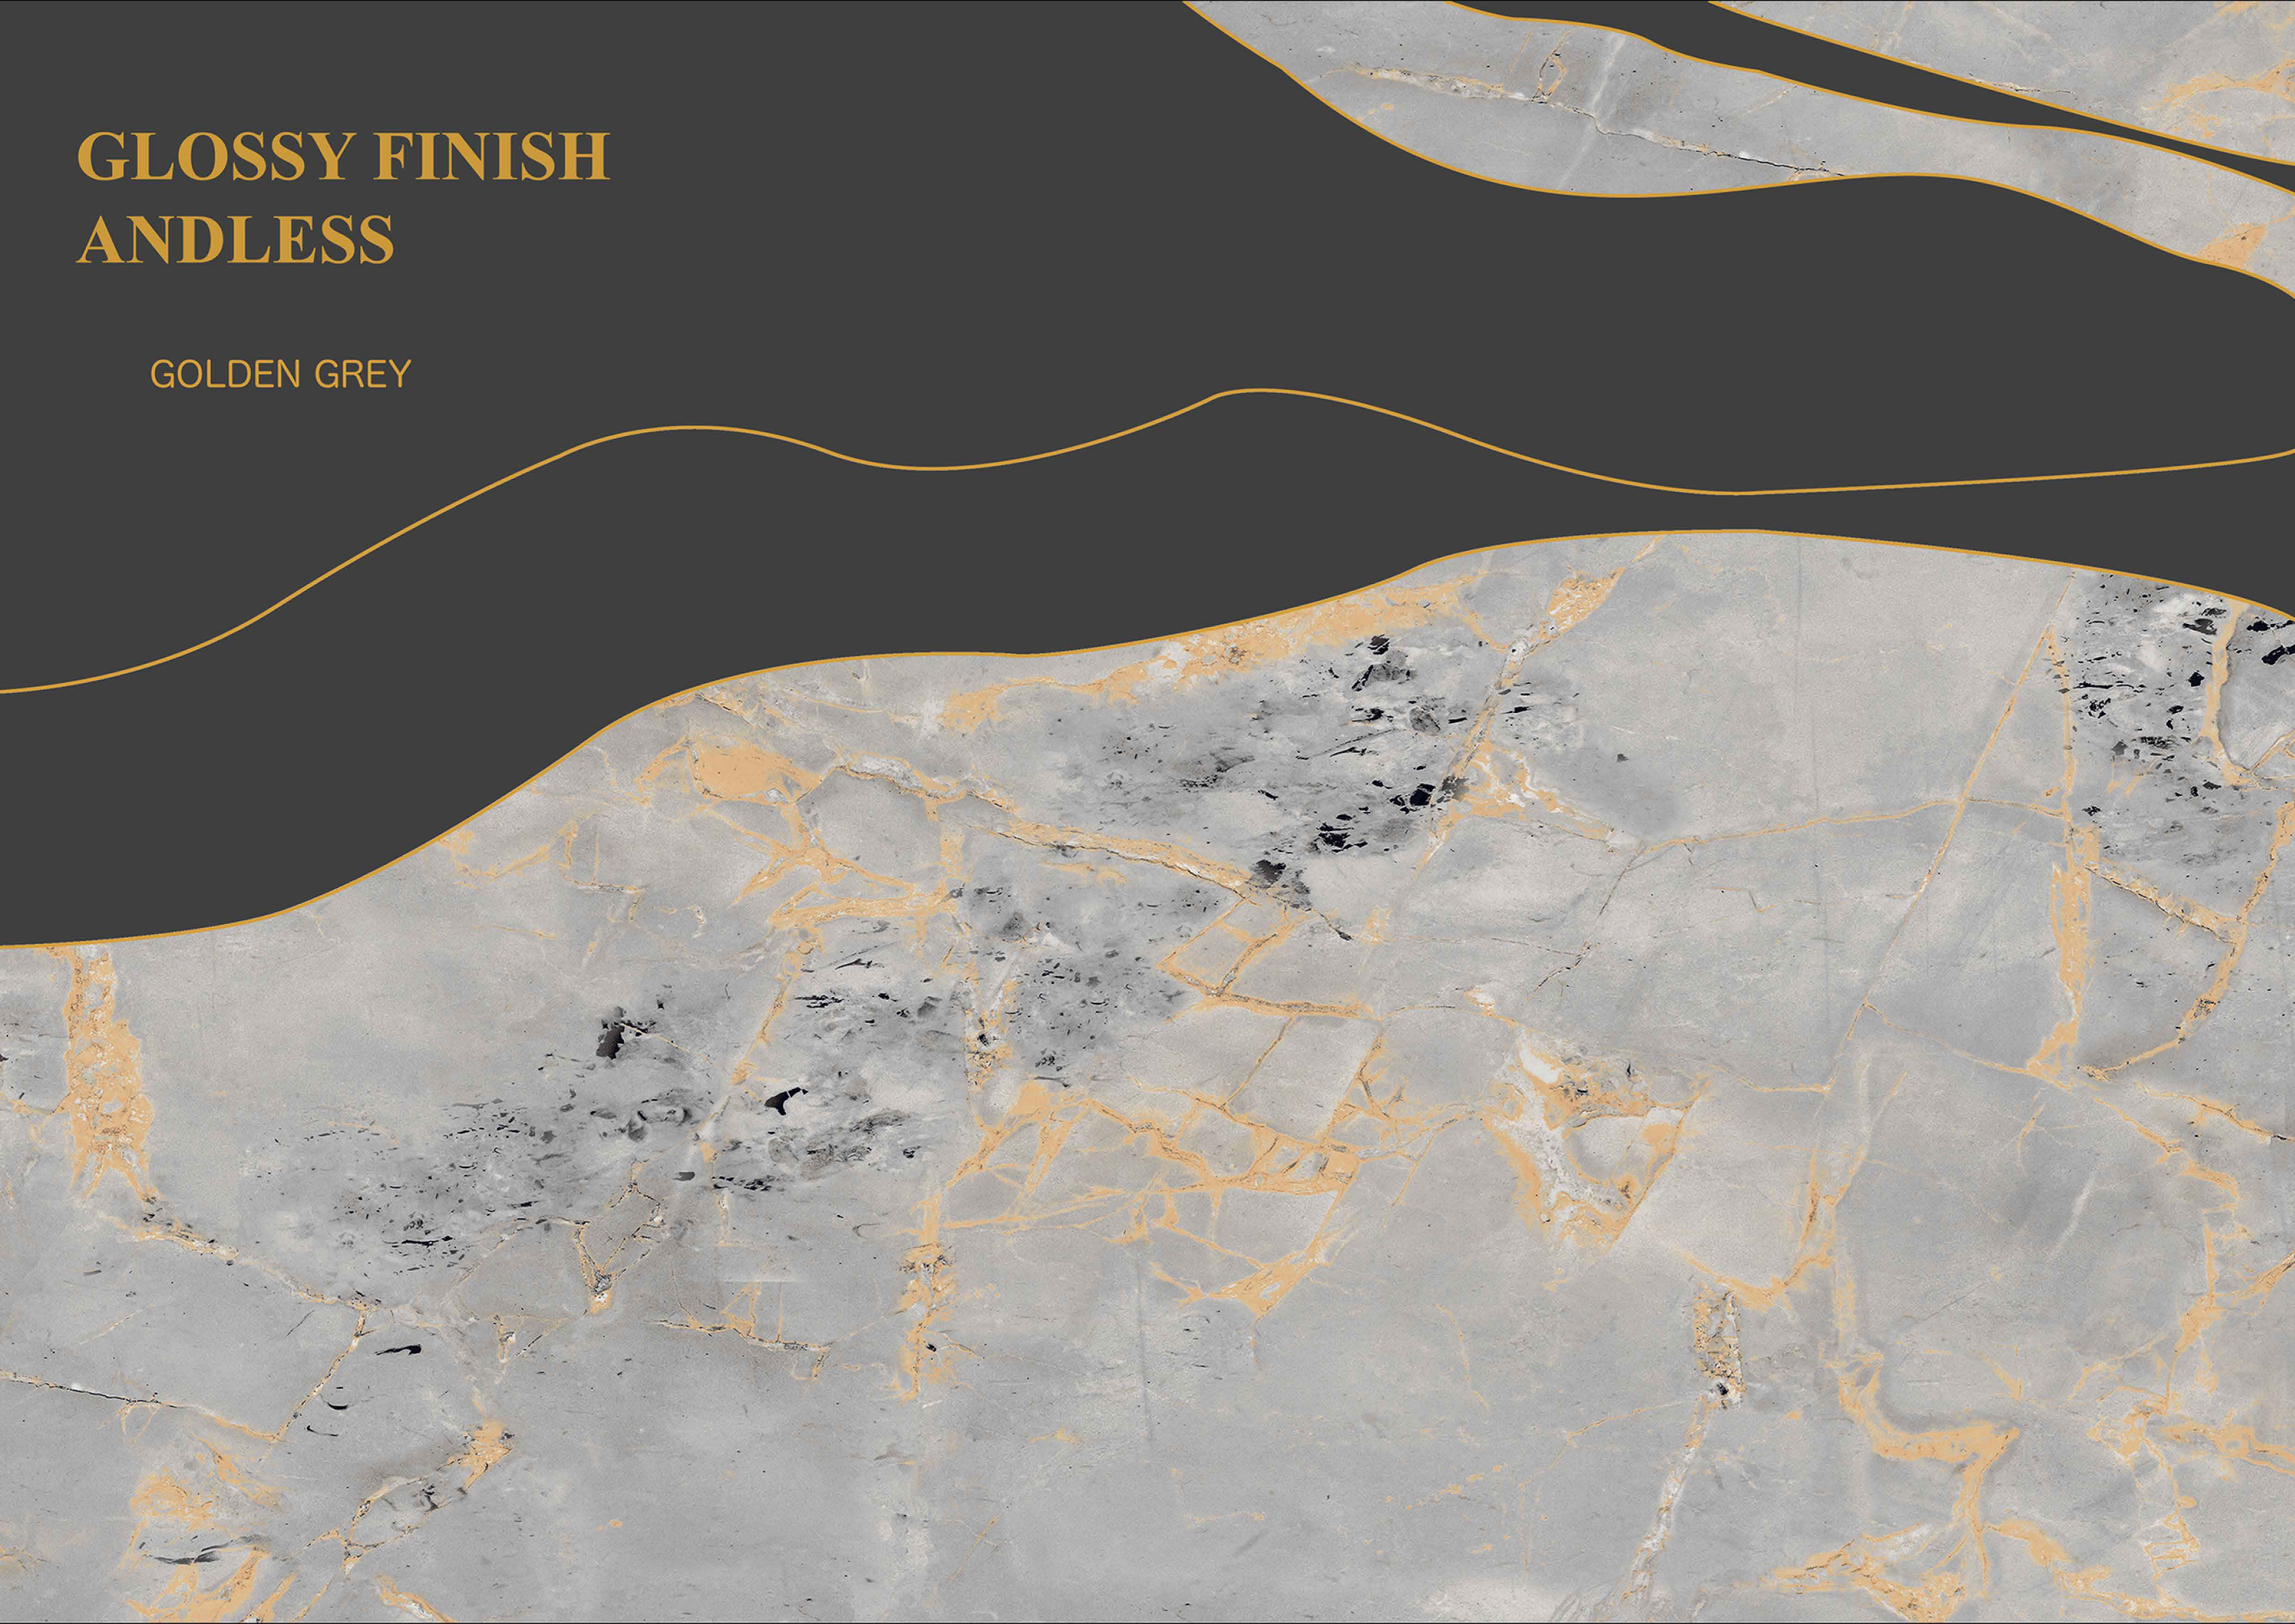

ENDLESS
SERIES

BRECIA DOVE

3 RANDOM FACES

KALLARIYA

GLOSSY FINISH ANDLESS

GOLDEN GREY

GLAZED VITRIFIED TILES

600x1200mm