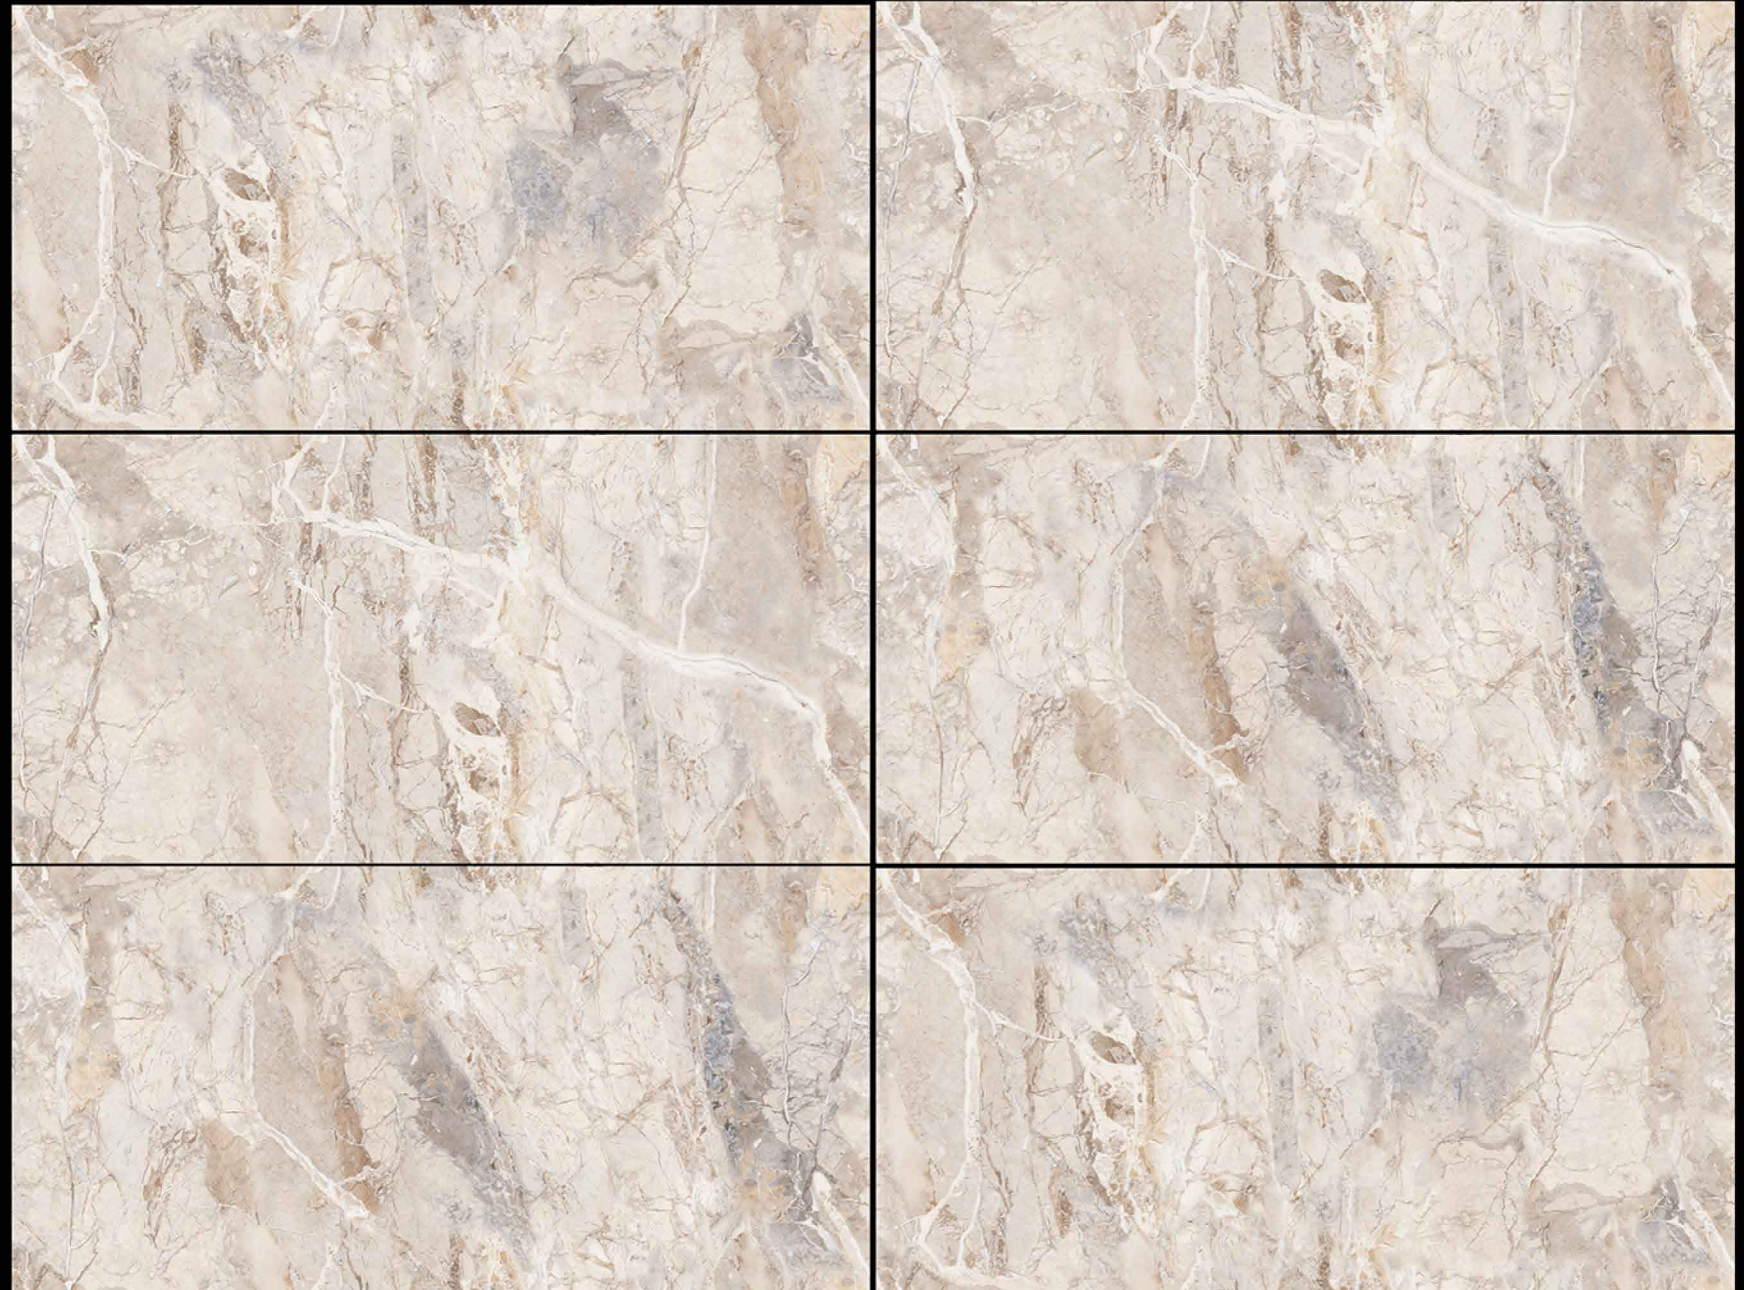

ENDLESS
SERIES

BRECIA DOVE

3 RANDOM FACES

KALLARIYA

GLOSSY FINISH ANDLESS

GOLDEN GREY

GLAZED VITRIFIED TILES

600x1200mm