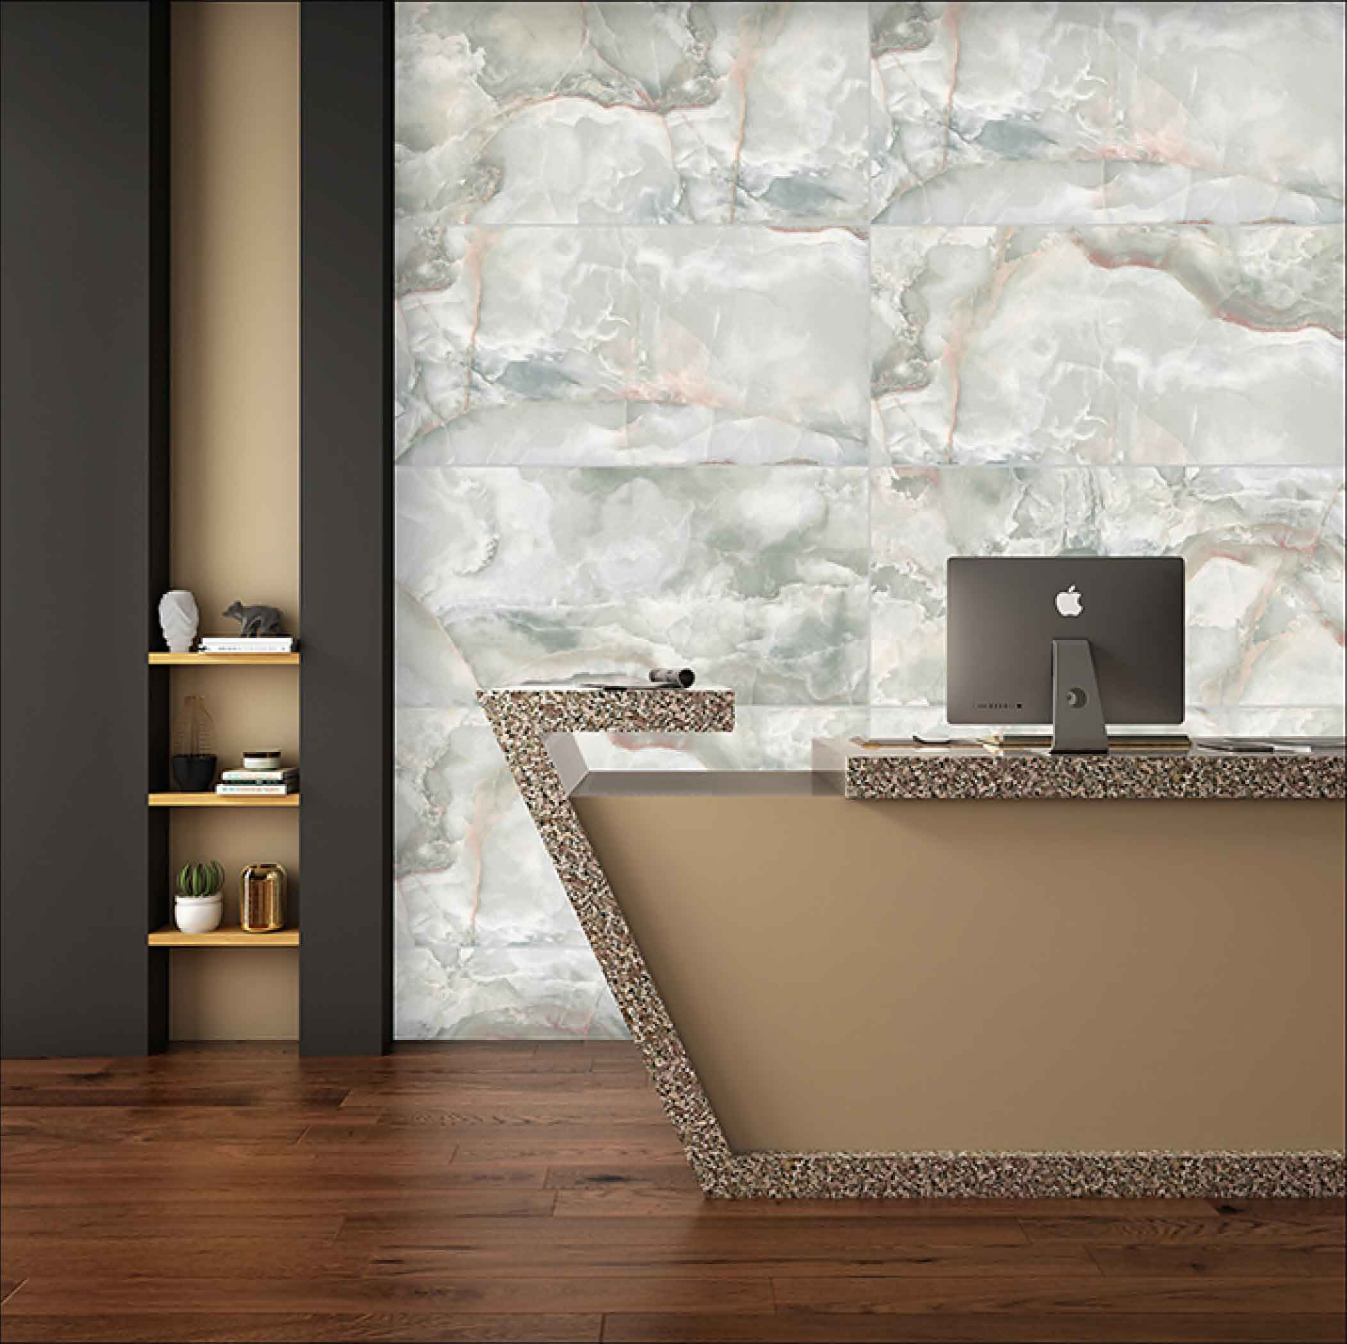

MARMO BOTTOCHINO BEIGE

3RANDOM FACES

GLAZED VITRIFIED TILES

600x1200mm

GLOSS FINISH

ONYX CLARION

4 RANDOM FACES

KALARIYA