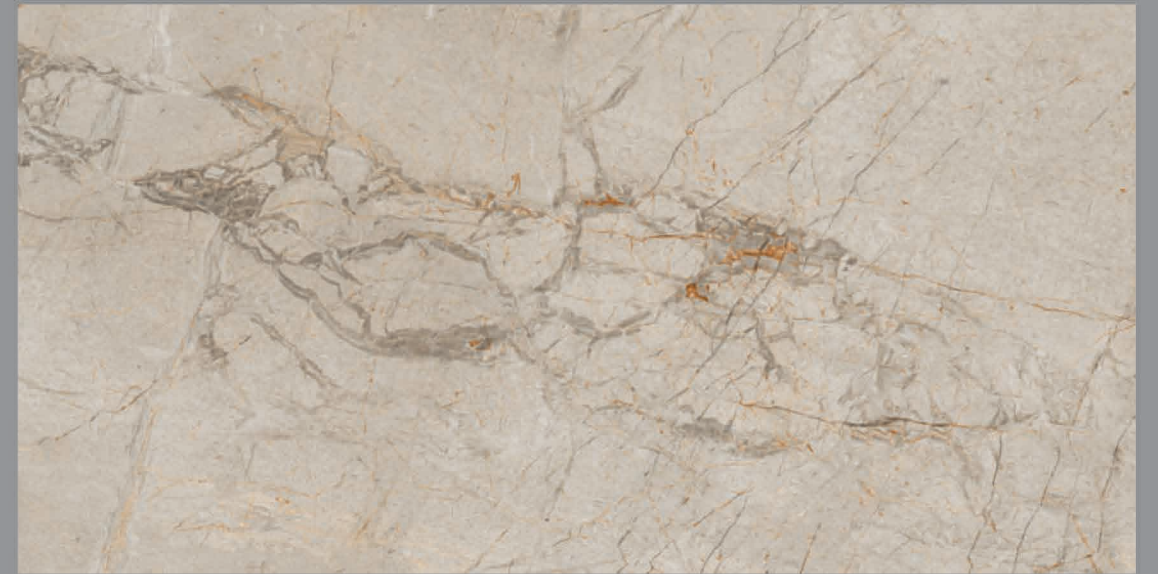

# KALARIYA

WILLIAM  
GREY  
NATURAL

Size :  
**600X1200 MM**

Surface :  
**Glossy**

Random :  
**03**

**KALARIYA**

**KALARIYA**