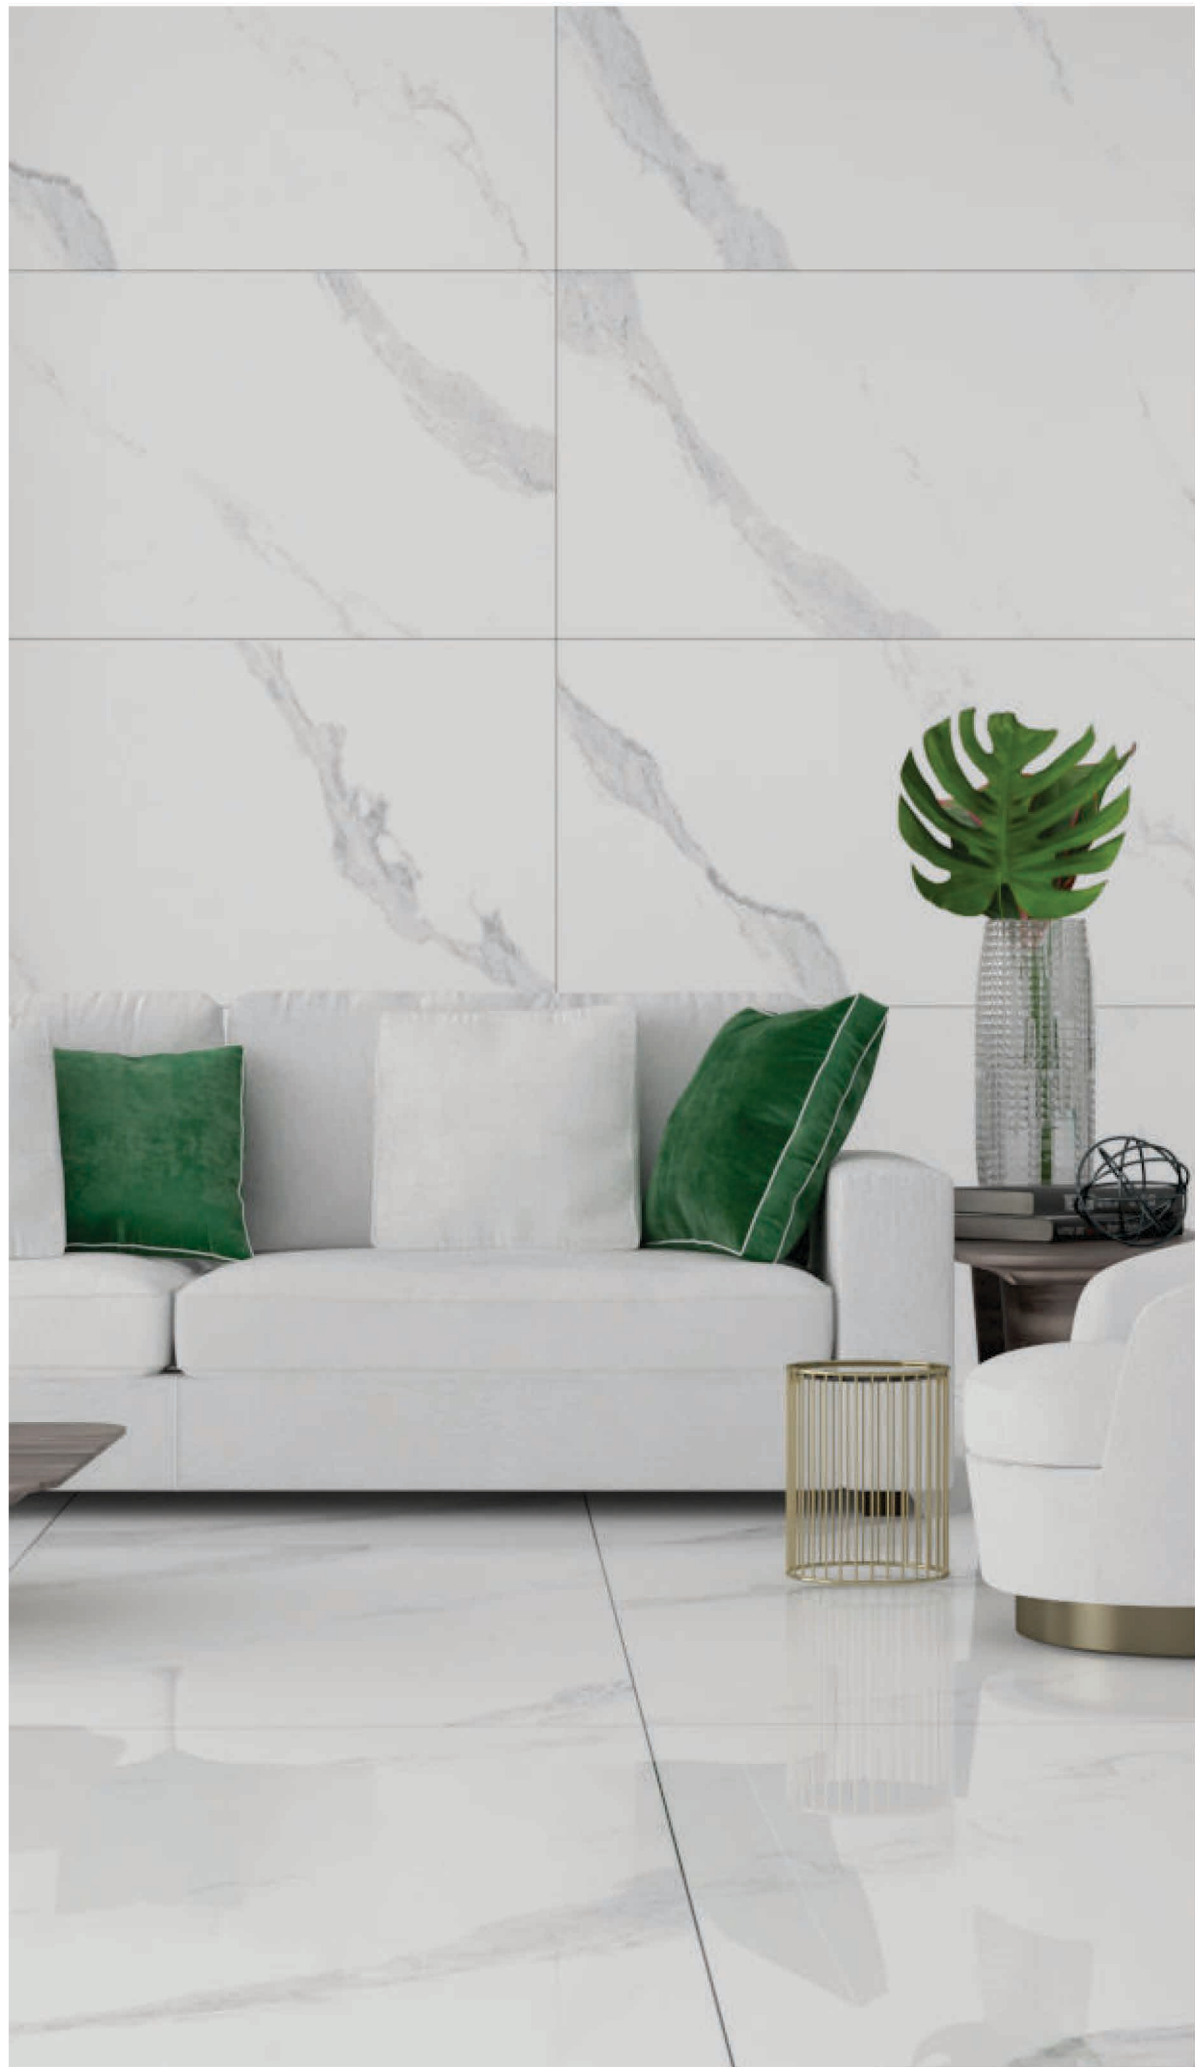

# ALASKA WHITE

Size :  
**600X1200 MM**

Surface :  
**Glossy**

Random :  
**05**

**KALARIYA**