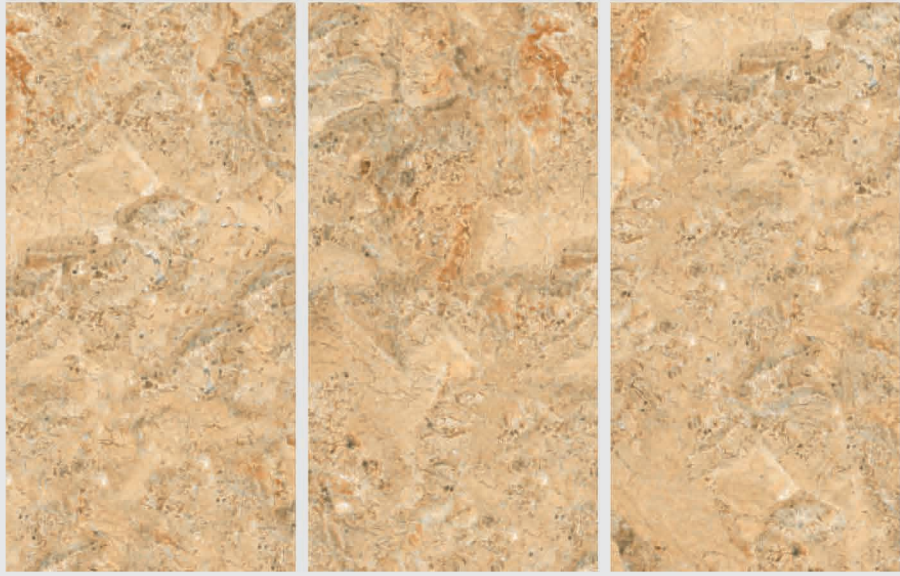

# RAX ROYAL

Size :  
**600X1200 MM**

Surface :  
**Glossy**

Random :  
**07**

**KALARIYA**

**KALARIYA**

REAL MARBLE

REAL  
SMOKE  
ONYX