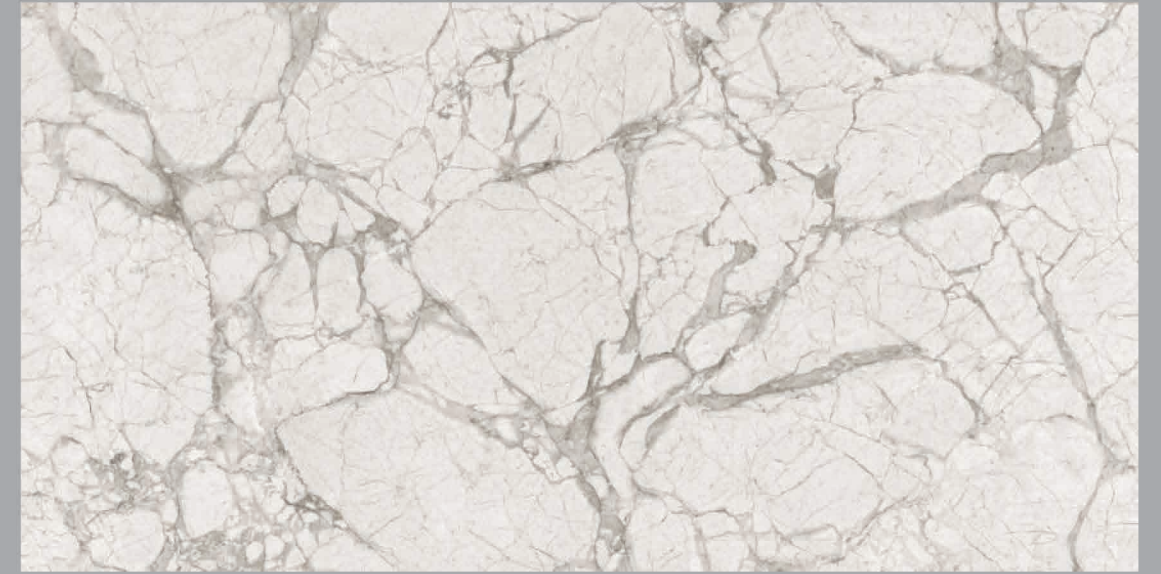

TESLA GOLD

Size :

600X1200 MM

Surface :

Glossy

Random :

04

KALARIYA