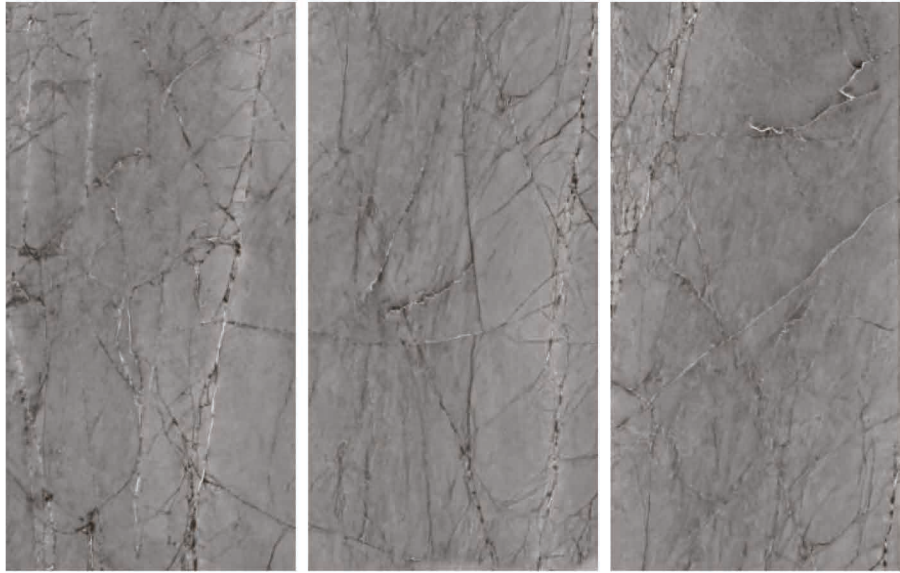

Surface :  
**Glossy**

Random :  
**04**

**KALARIYA**

**KALARIYA**

EVEREST  
CREMA

EVEREST  
DOVE

EVEREST  
DARK

Size :  
**600X1200 MM**