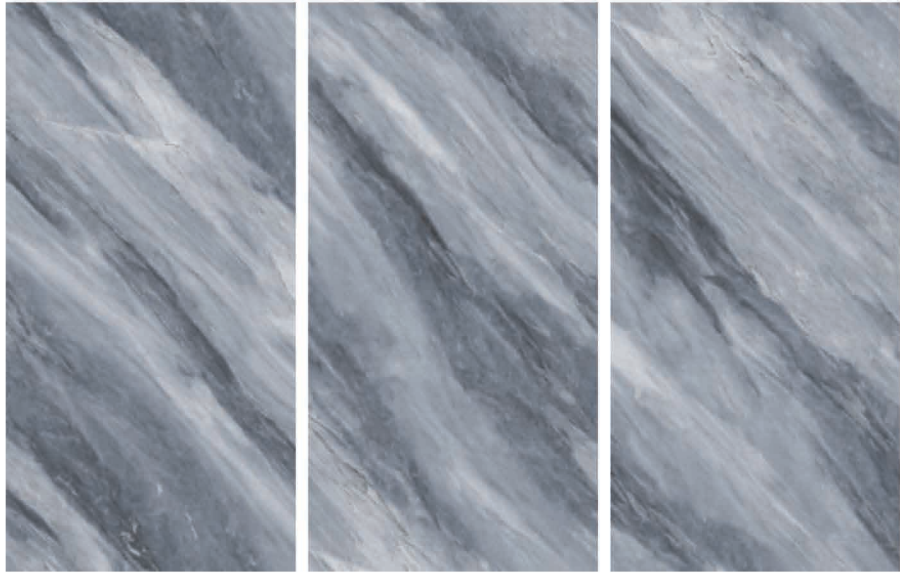

# SILVER SMOKE WHITE

Size :  
**600X1200 MM**

Surface :  
**Glossy**

Random :  
**03**

**KALARIYA**

**KALARIYA**

SKIFFAR BLUE

SKIFFAR  
GREY