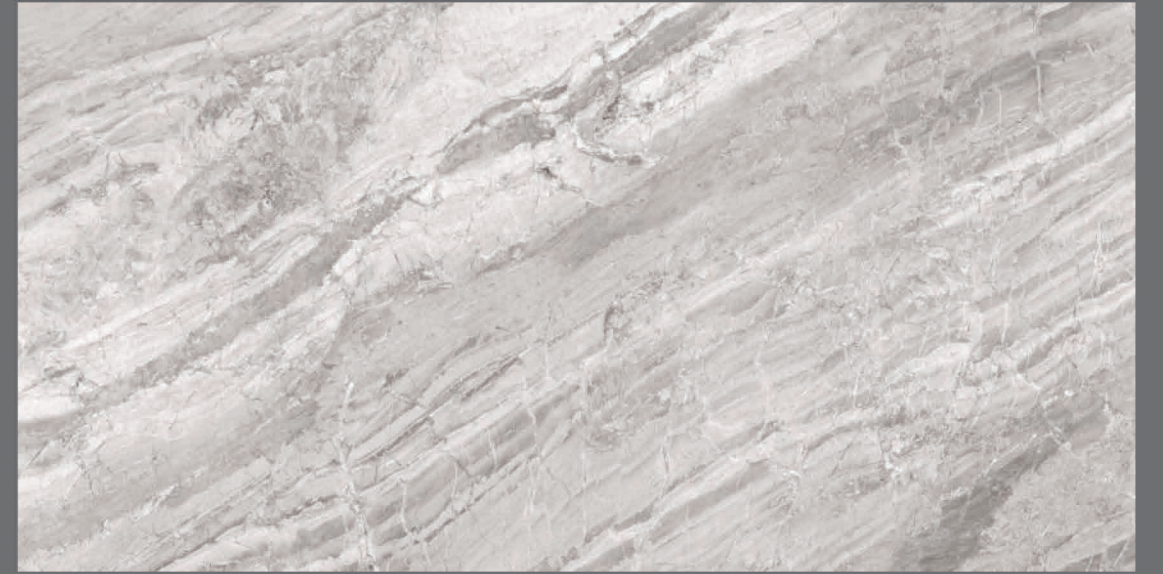

COLONIAL SILVER

COLONIAL GREY

Size :
600X1200 MM

Surface :
Glossy

Random :
04

KALARIYA