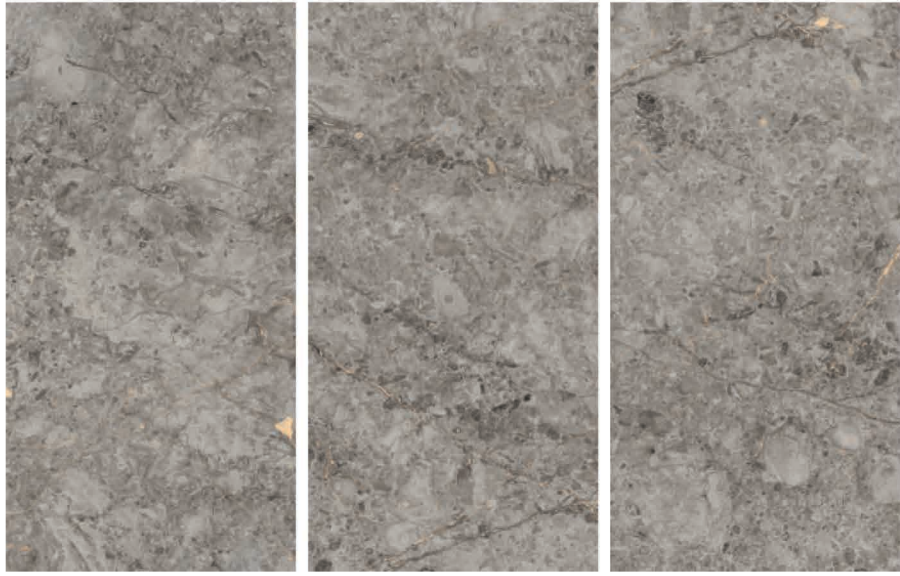

Surface :  
**Glossy**

Random :  
**04**

**KALARIYA**

**KALARIYA**

BARLYN  
GREY

BARLYN  
CHOCO

Size :  
**600X1200 MM**

Surface :  
**Glossy**