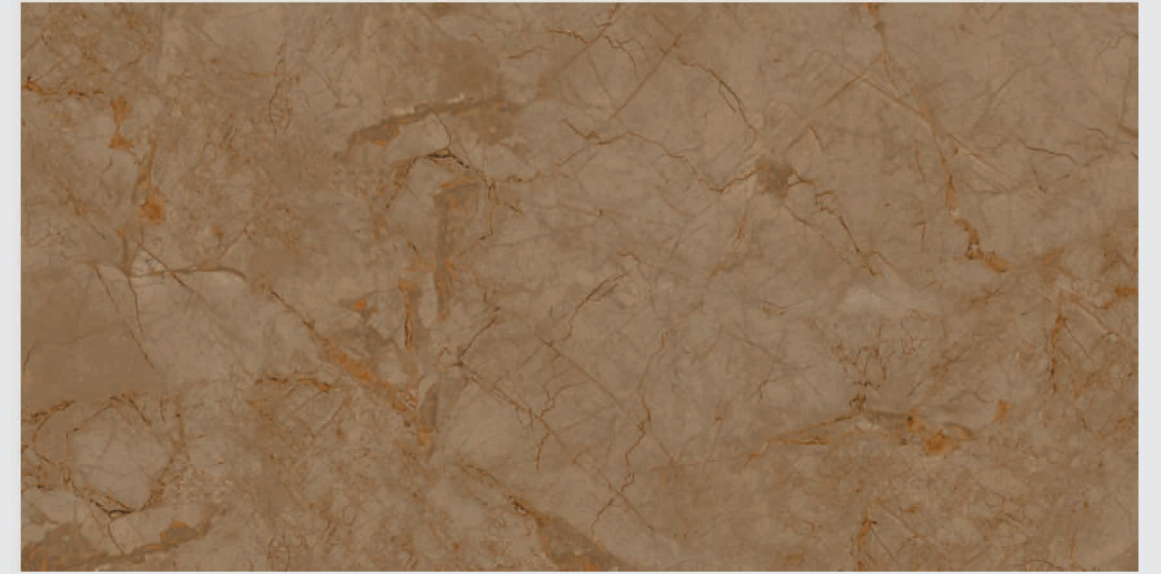

ELEGENCE LIGHT

ELEGENCE
DARK

Size :
600X1200 MM

Surface :
Glossy

Random :
04

KALARIYA