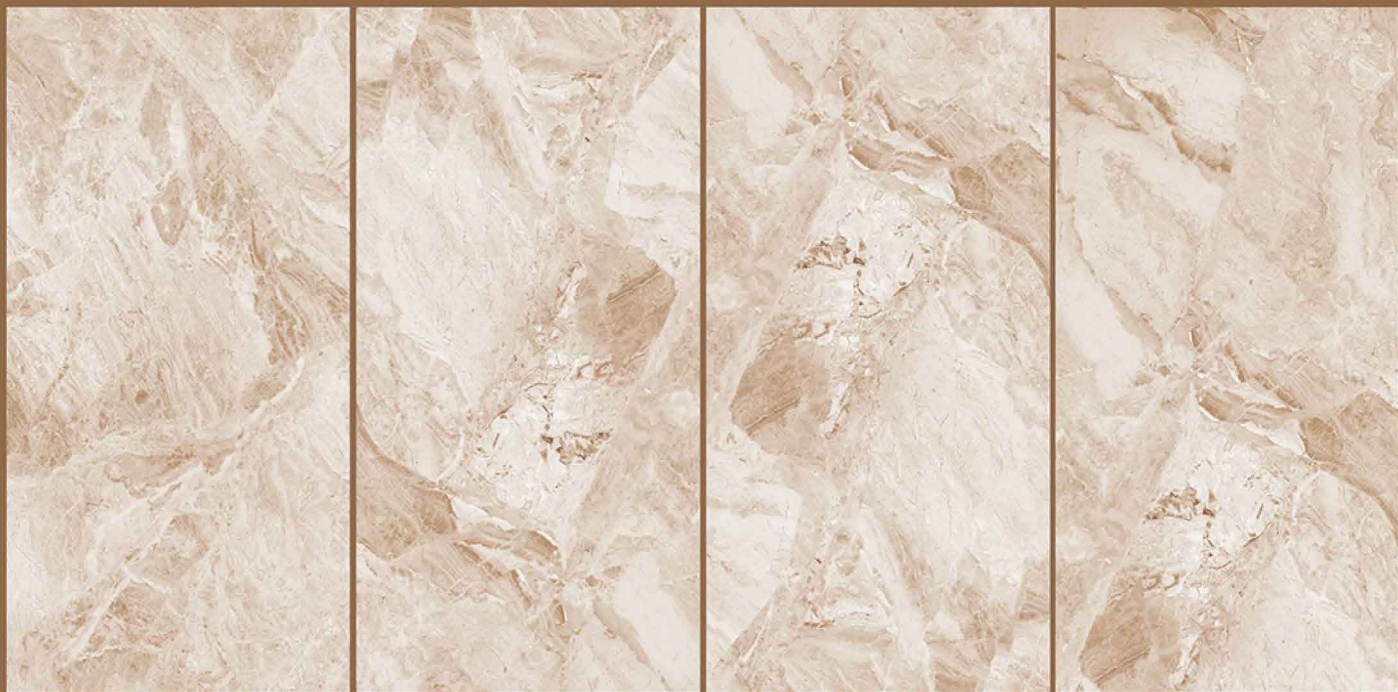

KALARIYA

AMTICO
WHEAT

Size
600x
1200mm

Finish
GLOSSY

Random
7