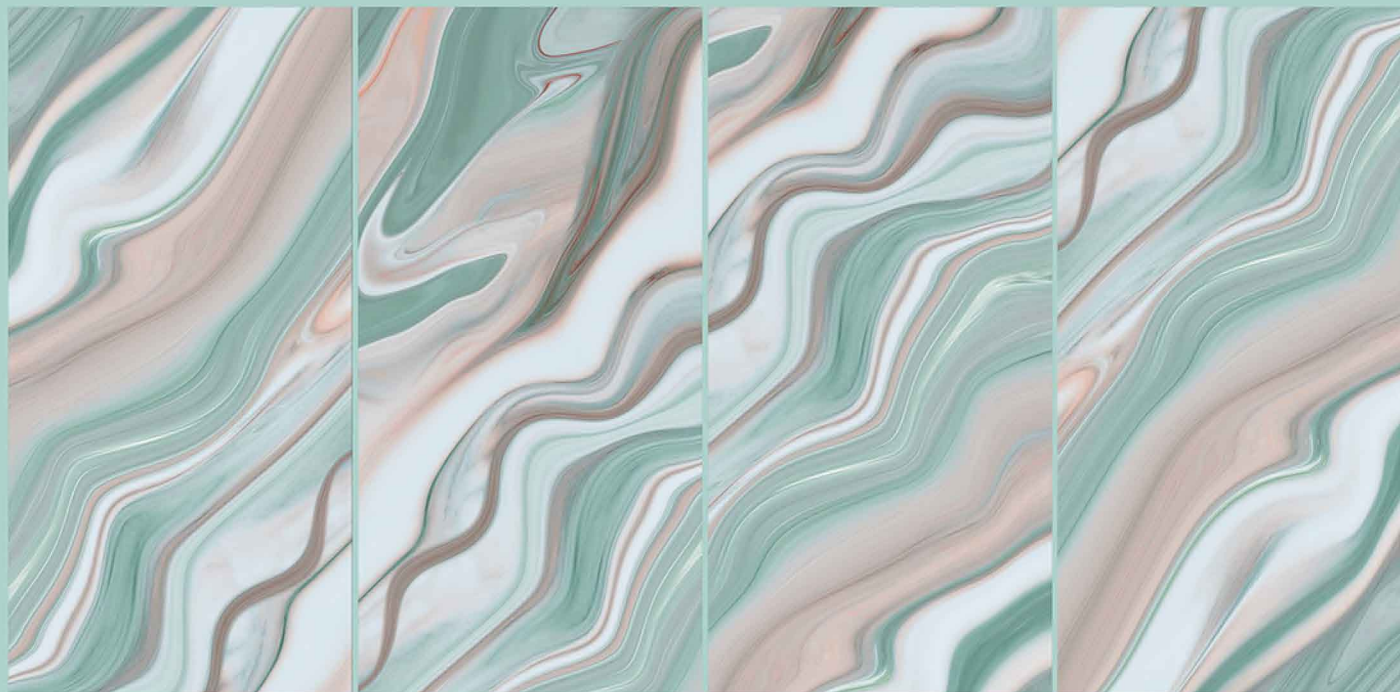

KALARIYA

ROYAL
OLIMPO

Size
600x
1200mm

Finish
GLOSSY

Random
3