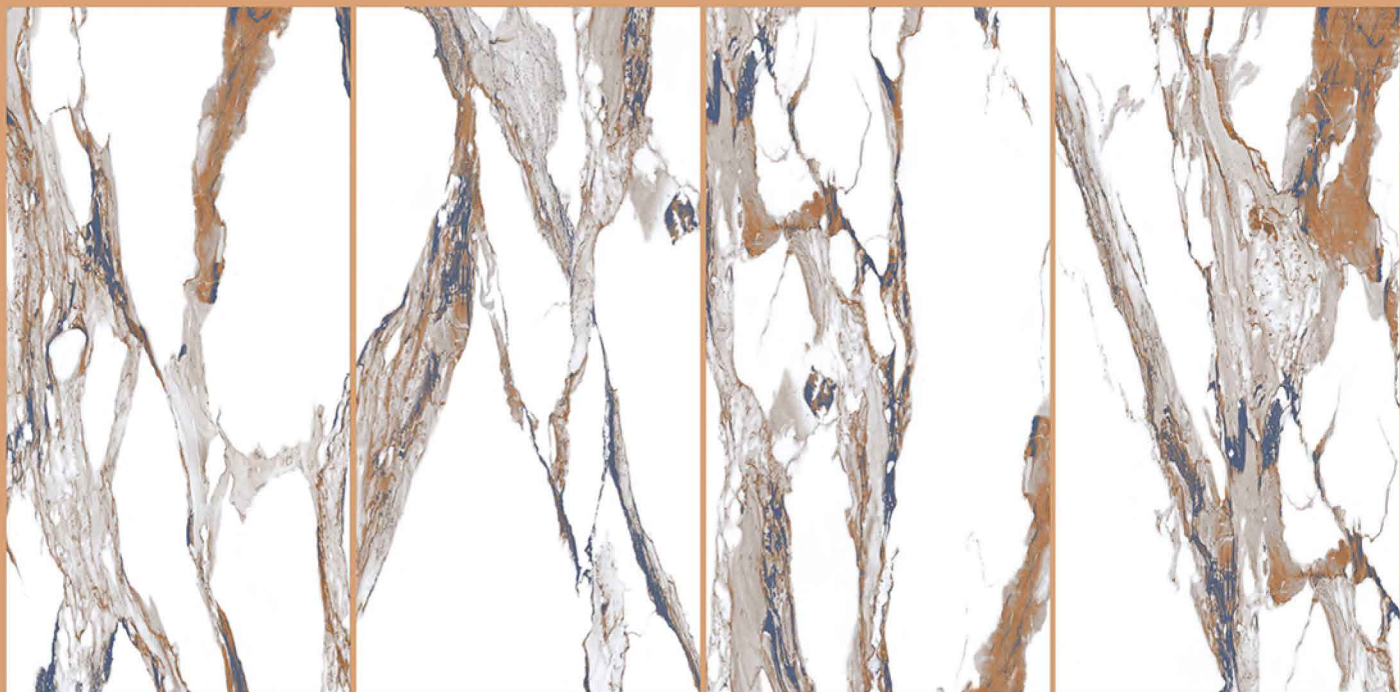

WHITE

BACARDY  
WHITE

Size  
600x  
1200mm

Finish  
GLOSSY

Random  
4

BACARDY WHITE

**KALARIYA**

BLUE  
MACUBUS