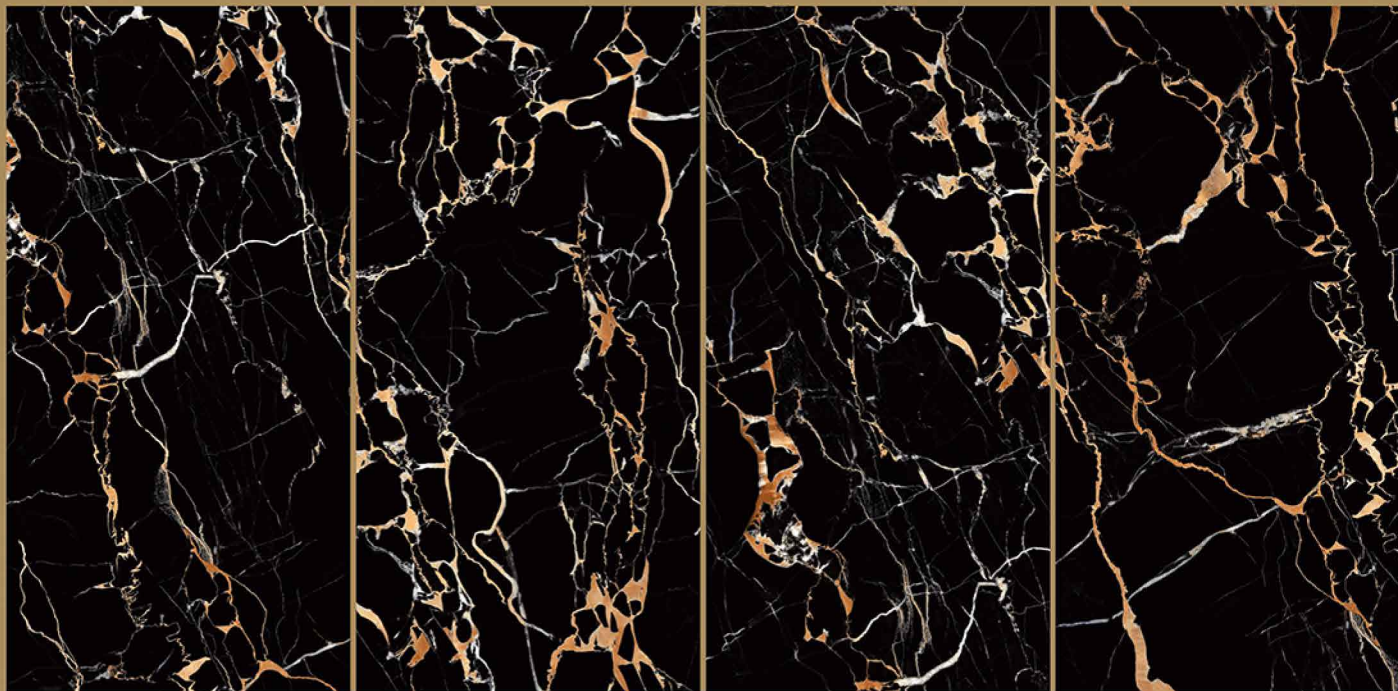

KALARIYA

NEPOLIAN
GOLD

Size
600x
1200mm

Finish
High-Glossy

Random
4