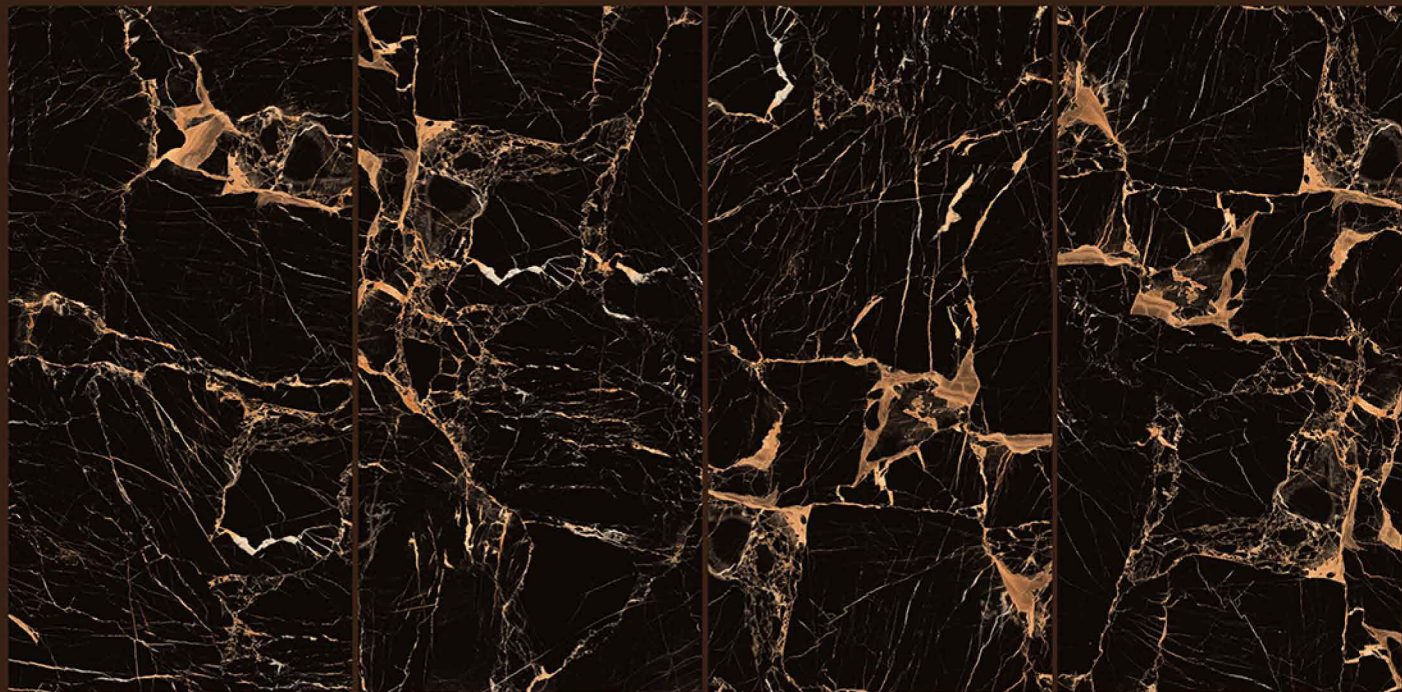

KALARIYA

ATLANTIC
GOLD

Size
600x
1200mm

Finish
High-Glossy

Random
4