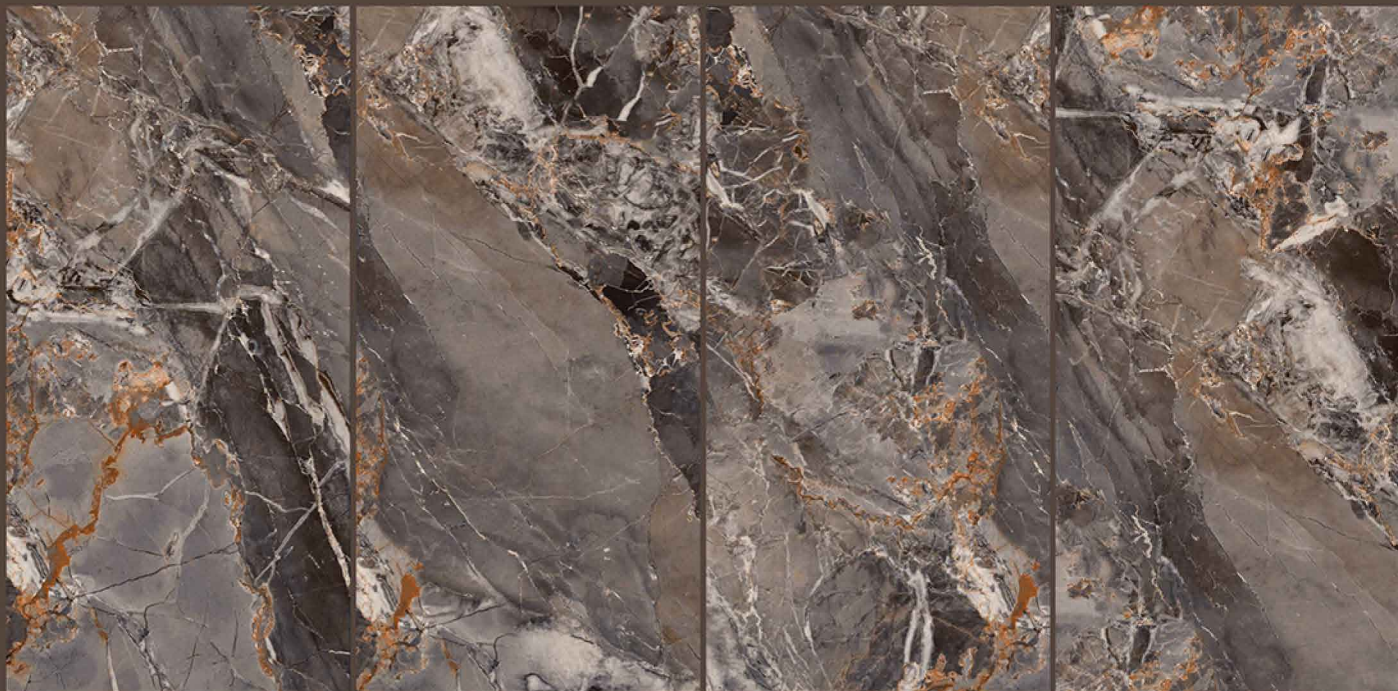

KALARIYA

IMPERIAL
NOCE

Size
600x
1200mm

Finish
High-Glossy

Random
5