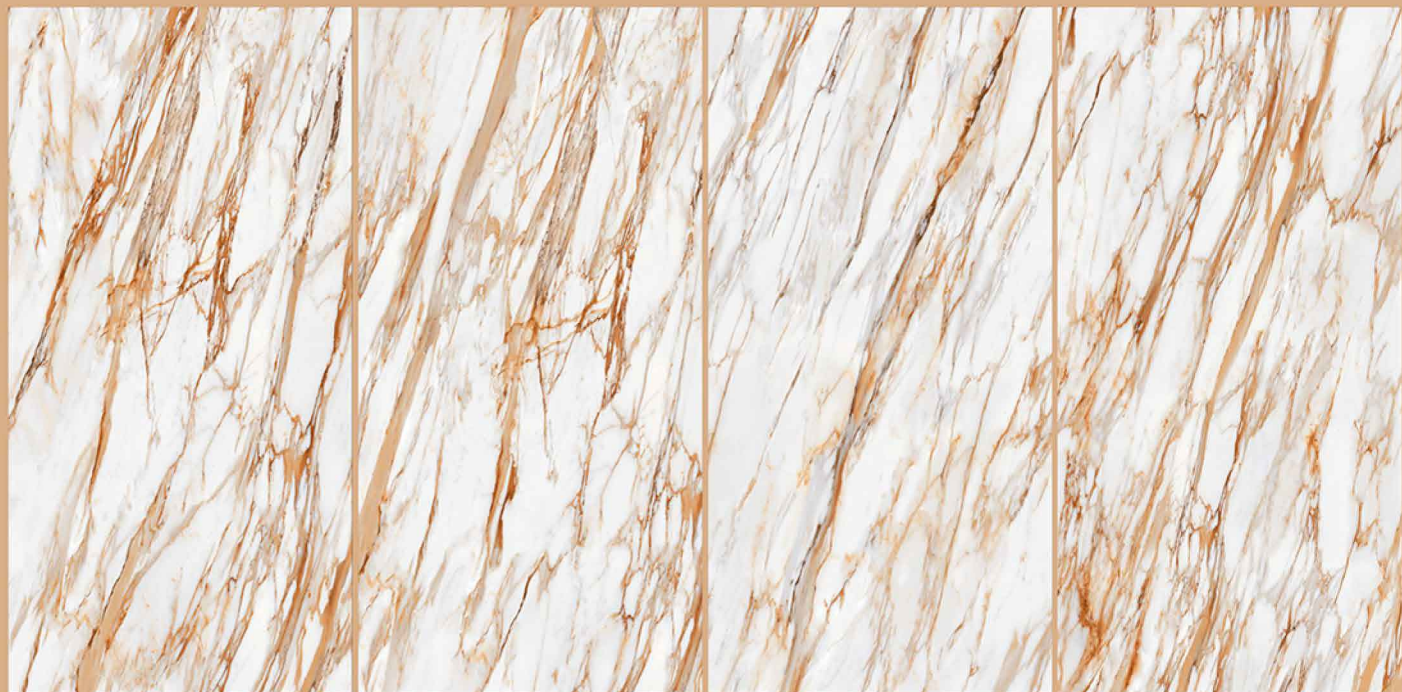

KALARIYA

ROSE
CARRARA

Size
600x
1200mm

Finish
High-Glossy

Random
6