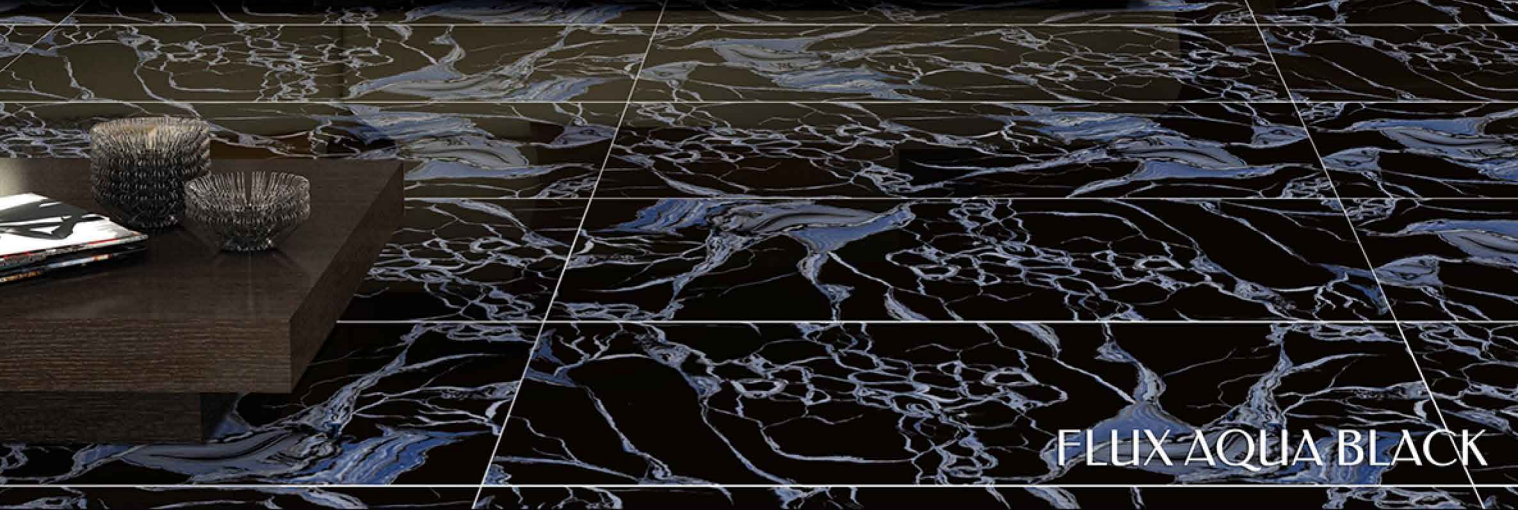

KALARIYA

FLUX AQUA
BLACK

Size
600x
1200mm

Finish
High-Glossy

Random
3

FLUX AQUA BLACK

KALARIYA

FLUX
BROWN