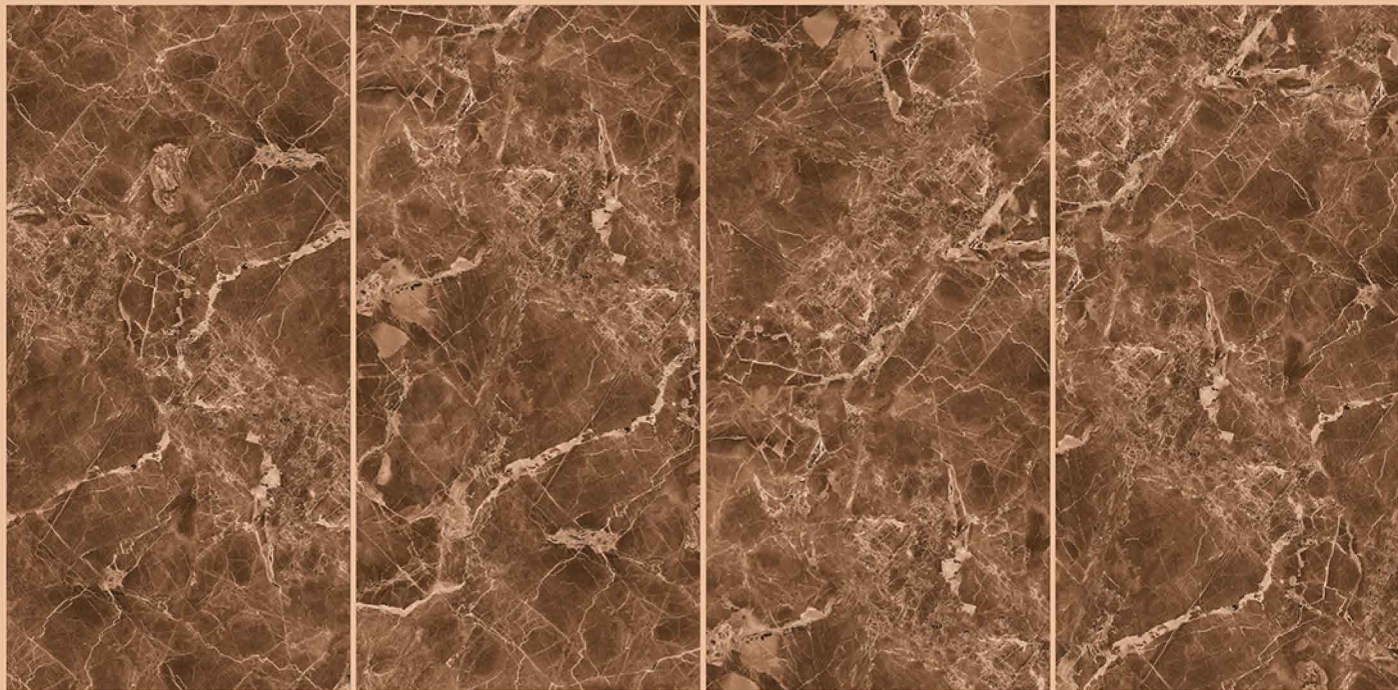

KALARIYA

MAROON
EMPRA

Size
600x
1200mm

Finish
High-Glossy

Random
5