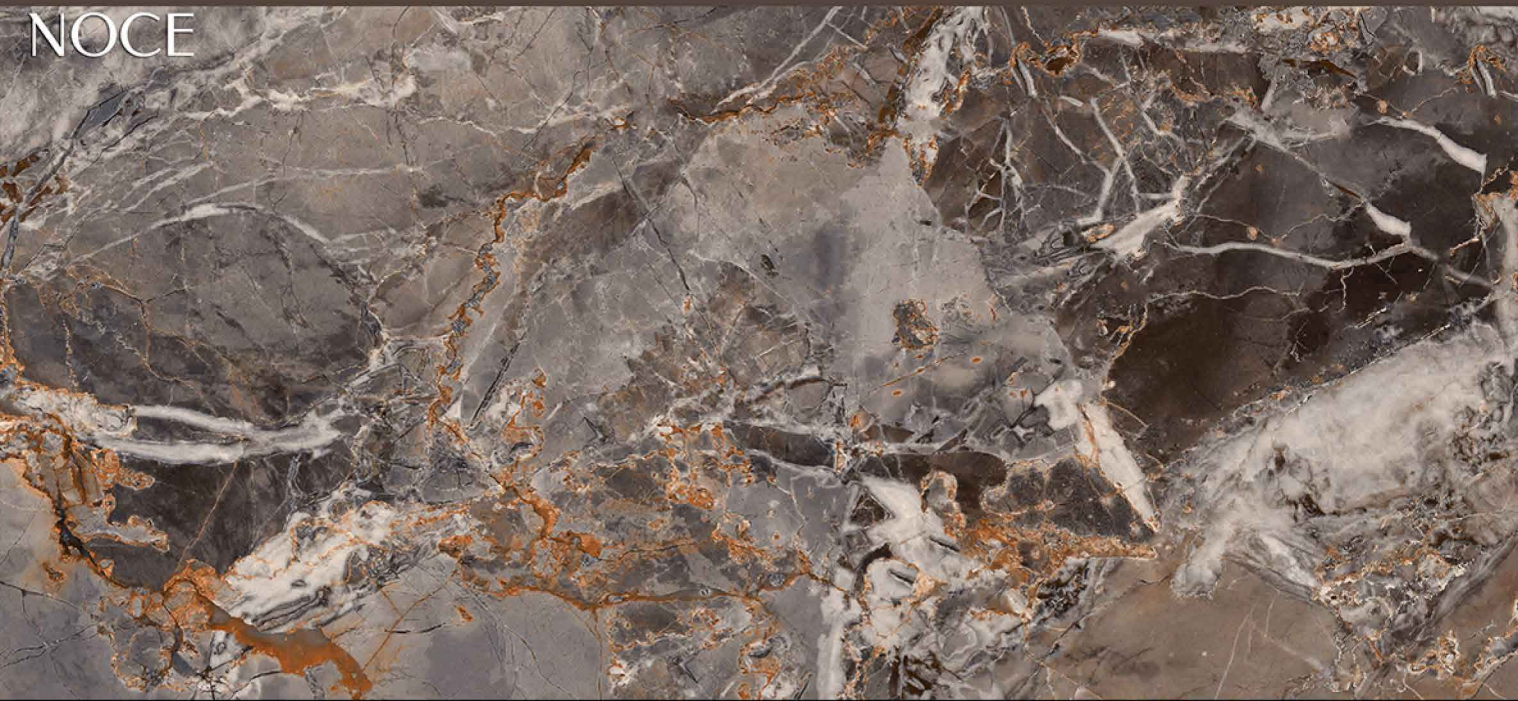

KALARIYA

FLUX
BROWN

Size
600x
1200mm

Finish
High-Glossy

Random
3

FLUX BROWN

KALARIYA

**IMPERIAL
NOCE**