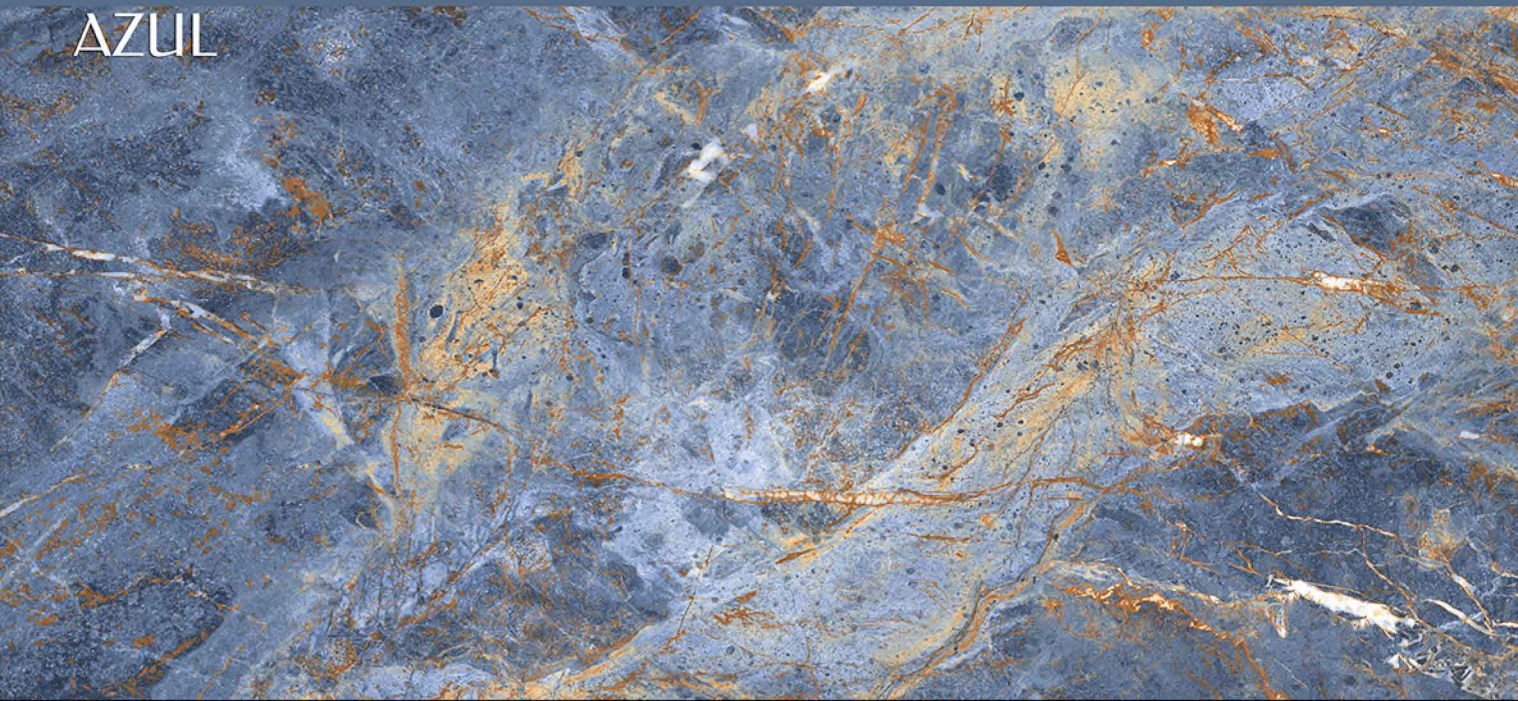

ATLANTIC
GOLD

Size
600x
1200mm

Finish
High-Glossy

Random
4

ATLANTIC GOLD

KALARIYA

DINOVA
AZUL

KALARIYA