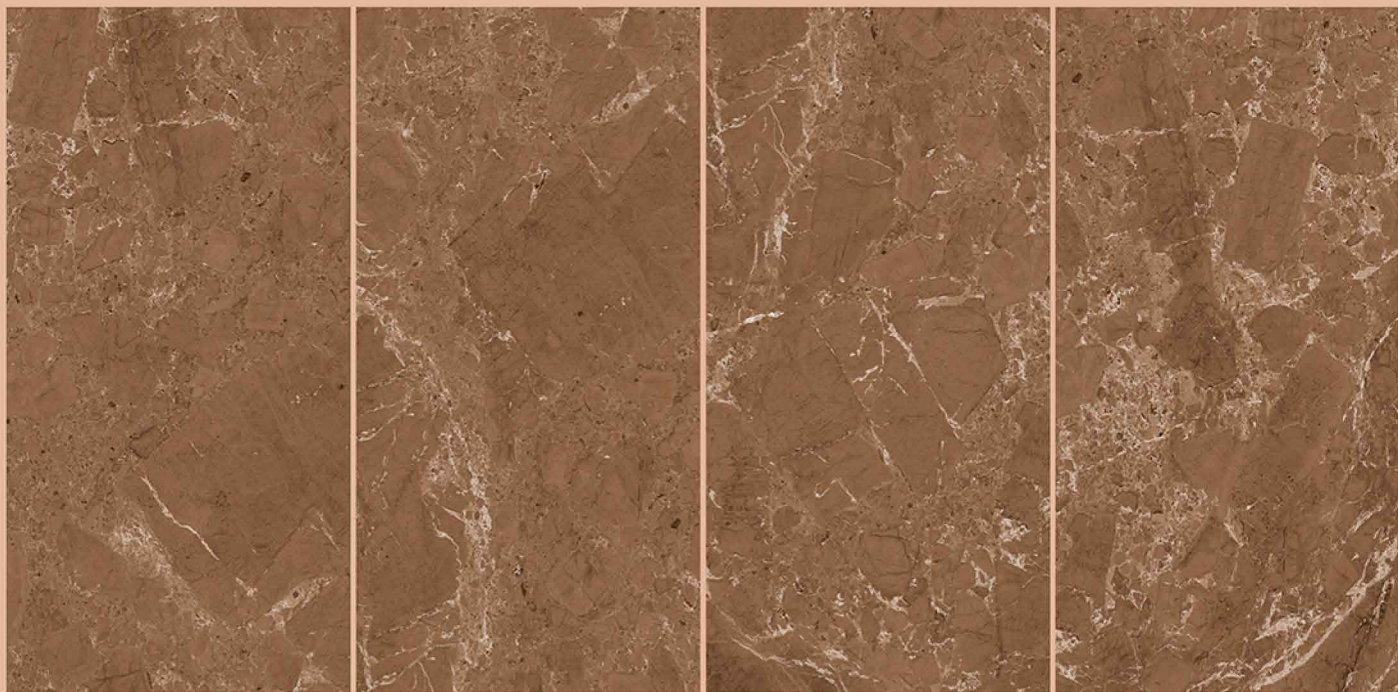

KALARIYA

MADURA
BROWN

Size
600x
1200mm

Finish
High-Glossy

Random
5