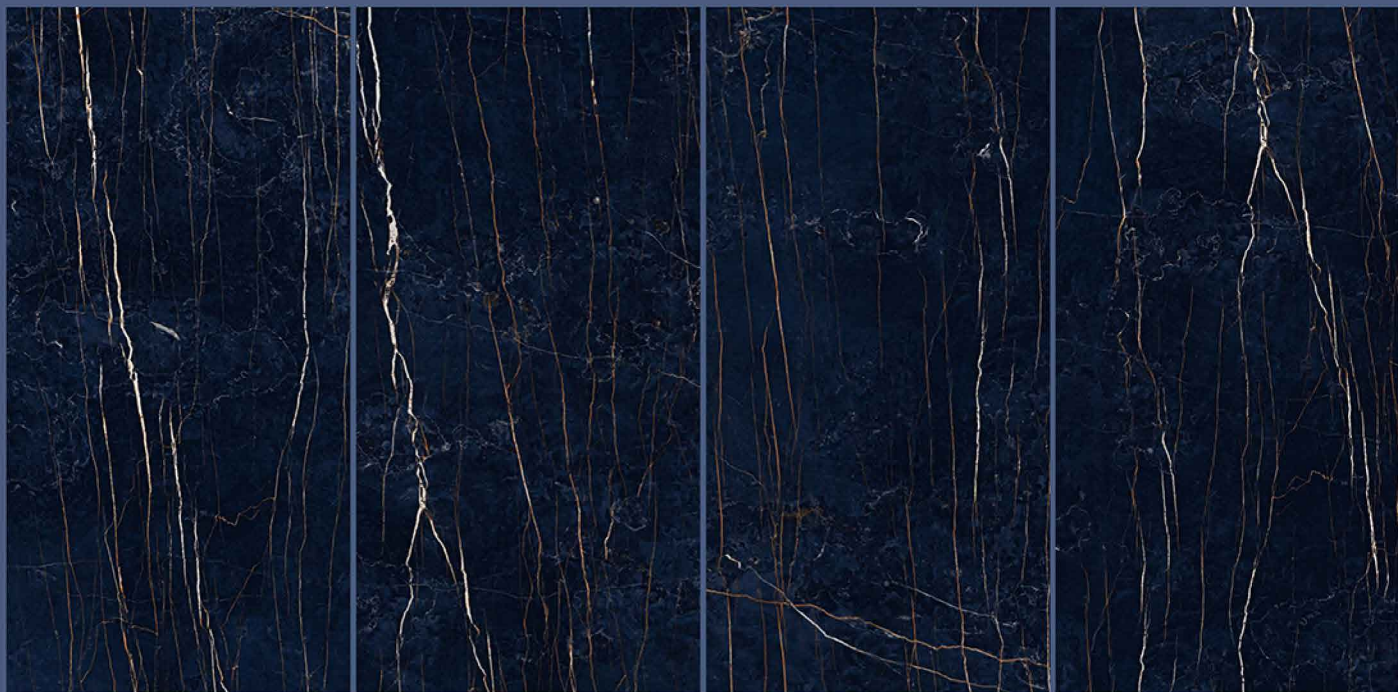

JARCO
BLUE

Size
600x
1200mm

Finish
High-Glossy

Random
4