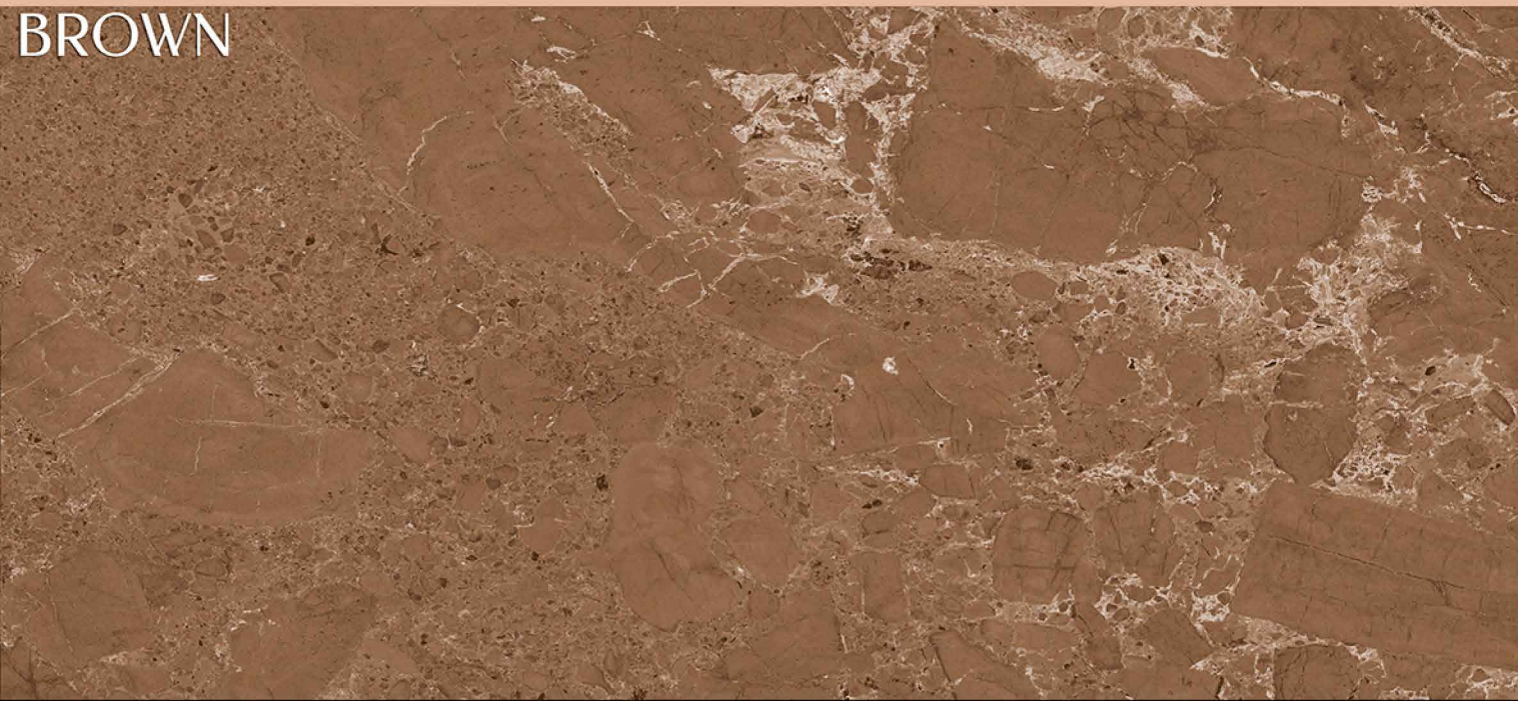

JARCO
BLUE

Size
600x
1200mm

Finish
High-Glossy

Random
4

JARCO BLUE

KALARIYA

MADURA
BROWN

KALARIYA