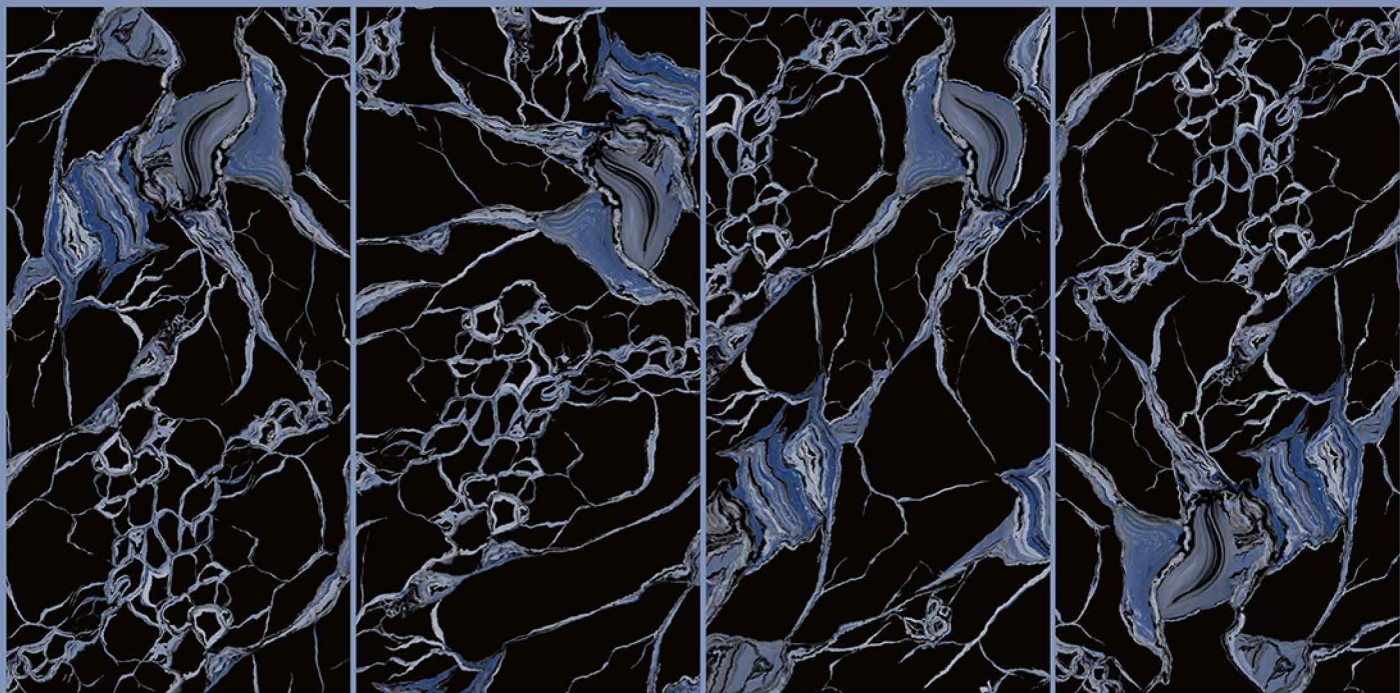

KALARIYA

FLUX AQUA
BLACK

Size
600x
1200mm

Finish
High-Glossy

Random
3

FLUX AQUA BLACK

KALARIYA

FLUX
BROWN