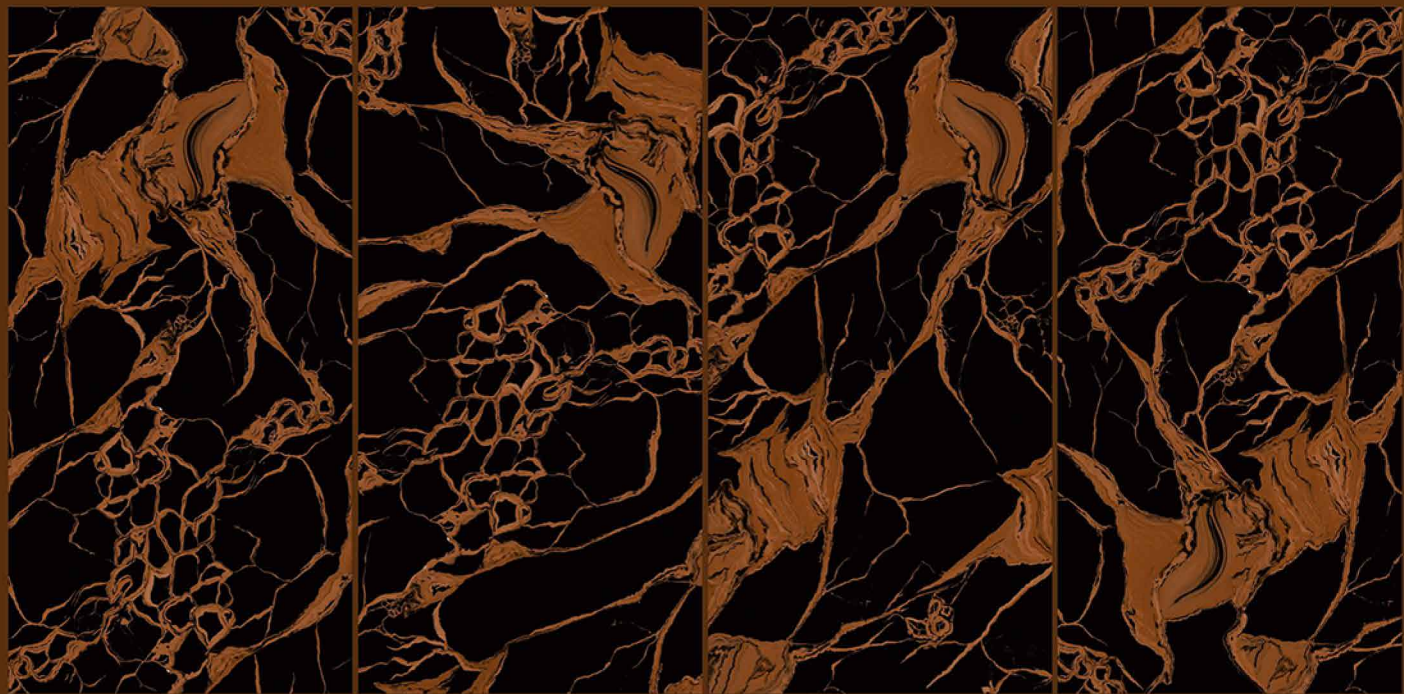

KALARIYA

FLUX
BROWN

Size
600x
1200mm

Finish
High-Glossy

Random
3

FLUX BROWN

KALARIYA

**IMPERIAL
NOCE**