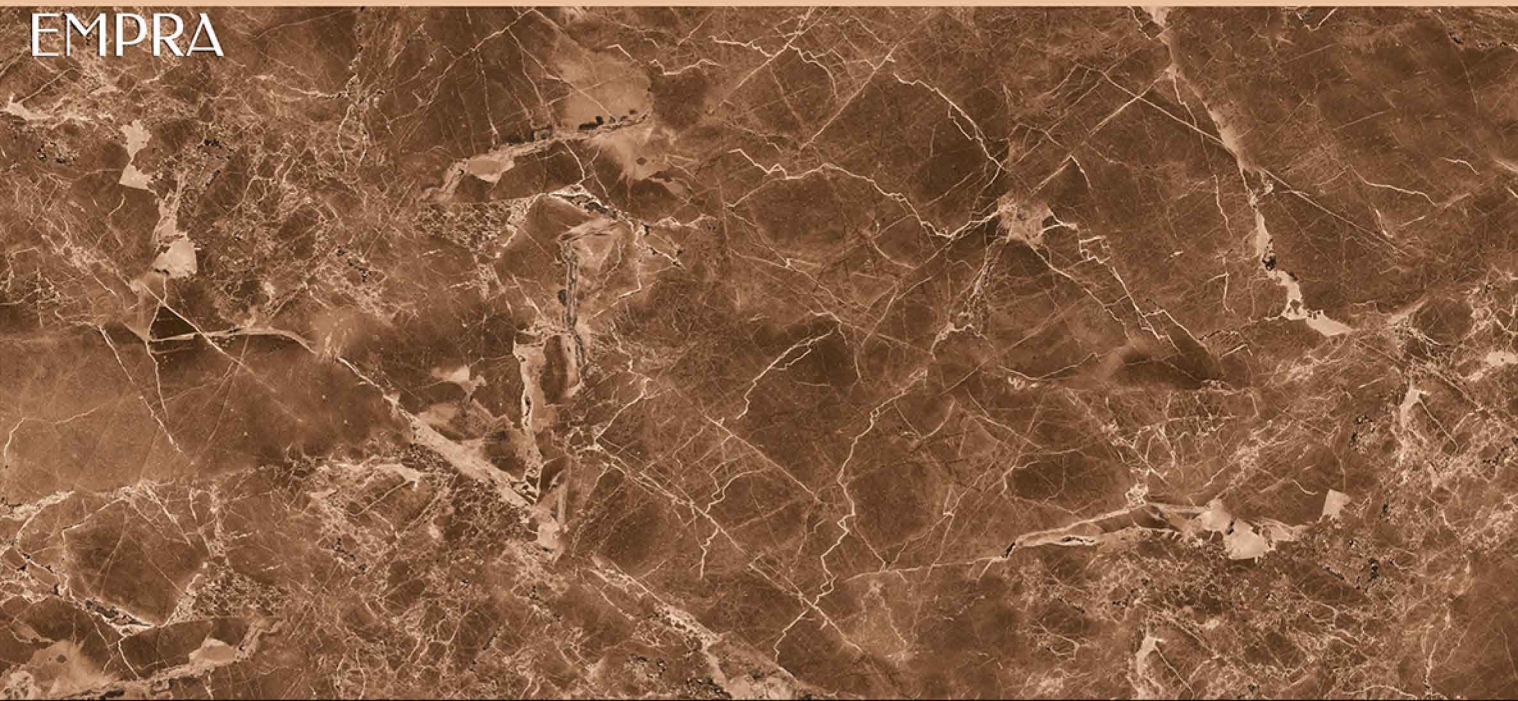

Size
600x
1200mm

Finish
High-Glossy

Random
5

MADURA COFFEE

KALARIYA

MAROON
EMPRA

KALARIYA

MAROON
EMPRA