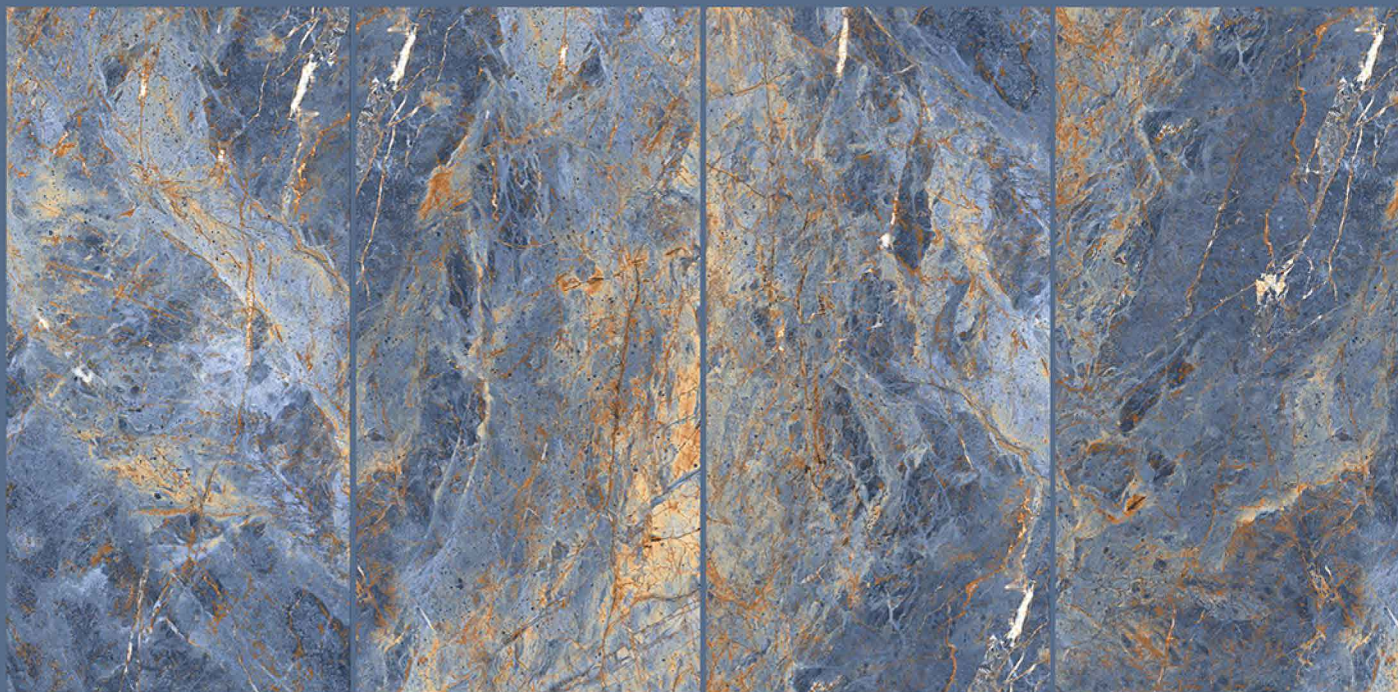

KALARIYA

DINOVA
AZUL

Size
600x
1200mm

Finish
High-Glossy

Random
4