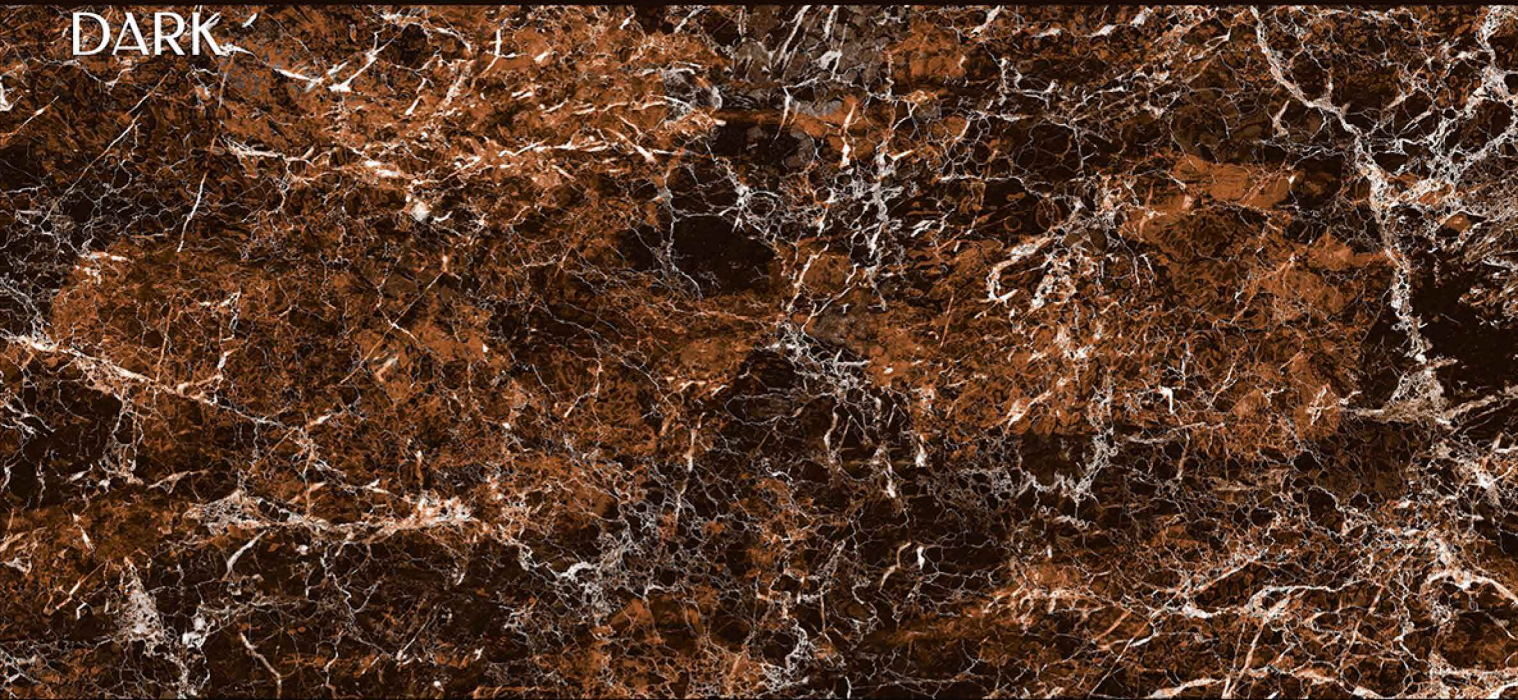

KALARIYA

EMPRADOR

DARK