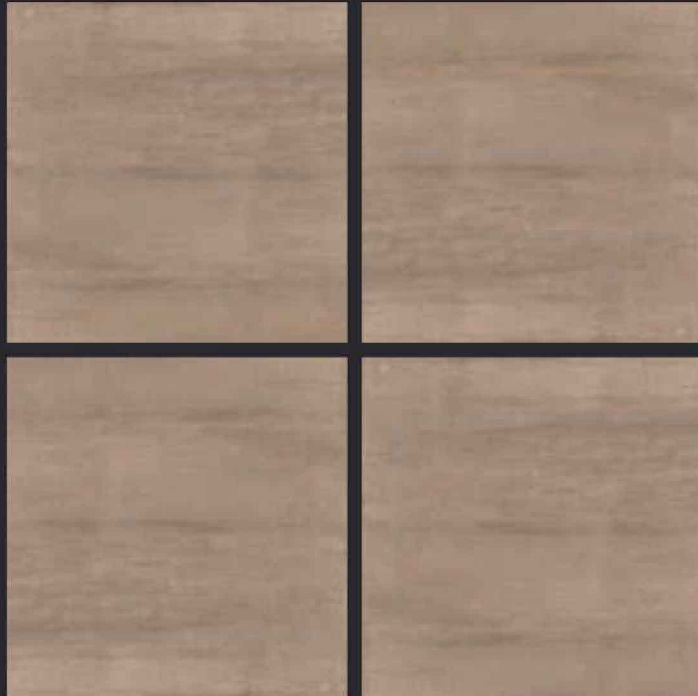

GLAZED
VITRIFIED TILES
**600x
600mm**

KALARIYA

MUFFN BROWN

SATIN FINISH

EURO PALLET PACKING

Size	Pcs. Per Box	Sq. Mtr. Per Box	Sq. Ft. Per Box	Weight Per Box In Kgs. (approx)	Sq. Mtr. Per Container	Total Boxes Per Container	Boxes Per Pallet	Total Pallets Per Cont	Thickness (mm) (approx)	Weight / CTN (approx)
60x60cm	4 pcs.	1.44	15.5	27.5	1440.00	1000	50	20	9.00	27500