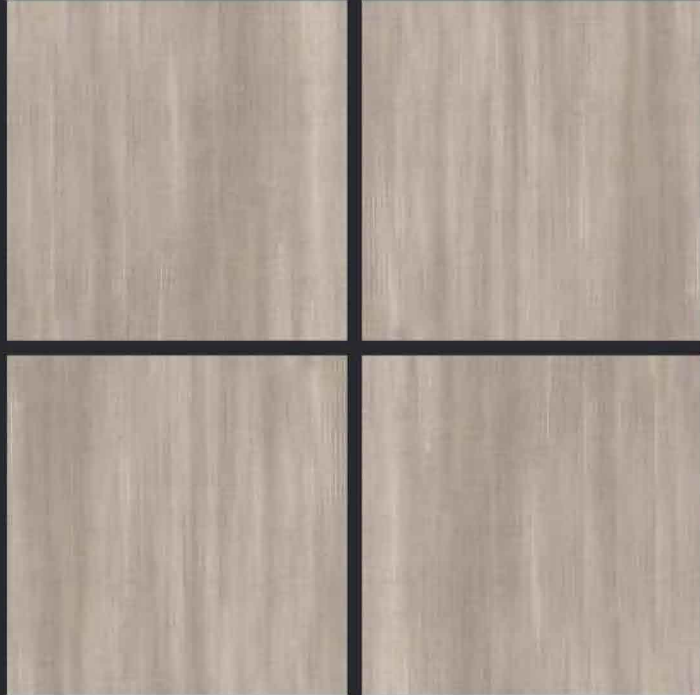

GLAZED
VITRIFIED TILES
**600x
600mm**

KALARIYA

Random Face