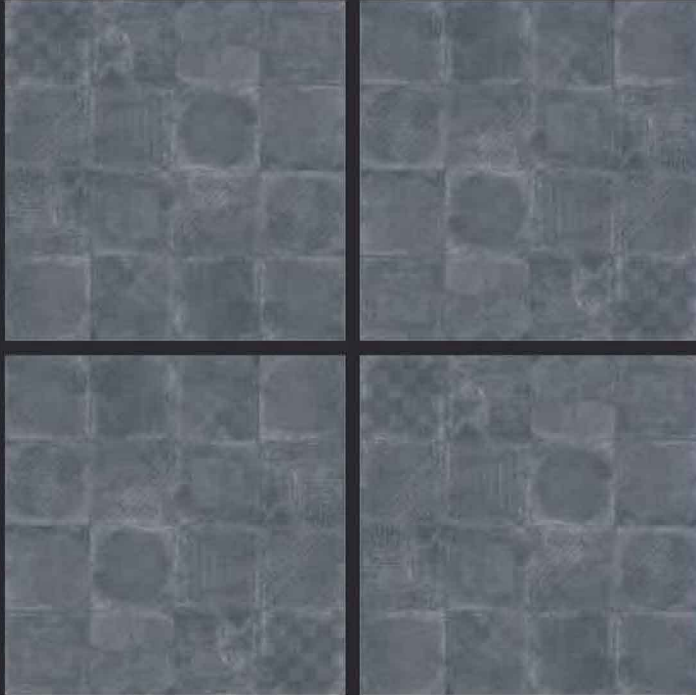

GLAZED
VITRIFIED TILES
**600x
600mm**

KALARIYA

HEVOK GRAPHITE DECOR

SATIN FINISH

EURO PALLET PACKING

Size	Pcs. Per Box	Sq. Mtr. Per Box	Sq. Ft. Per Box	Weight Per Box In Kgs. (approx)	Sq. Mtr. Per Container	Total Boxes Per Container	Boxes Per Pallet	Total Pallets Per Cont	Thickness (mm) (approx)	Weight / CTN (approx)
60x60cm	4 pcs.	1.44	15.5	27.5	1440.00	1000	50	20	9.00	27500