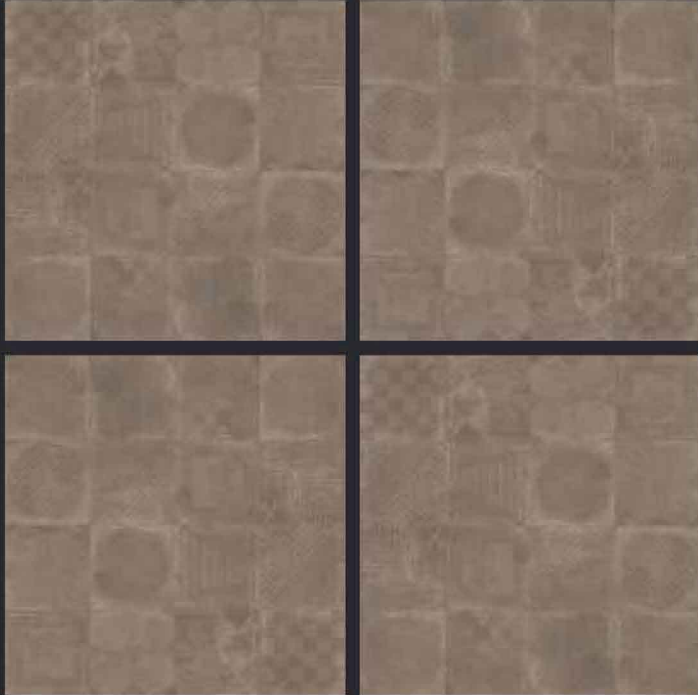

GLAZED
VITRIFIED TILES
**600x
600mm**

KALARIYA

HEVOK CHOCO DECOR

SATIN FINISH

EURO PALLET PACKING

Size	Pcs. Per Box	Sq. Mtr. Per Box	Sq. Ft. Per Box	Weight Per Box In Kgs. (approx)	Sq. Mtr. Per Container	Total Boxes Per Container	Boxes Per Pallet	Total Pallets Per Cont	Thickness (mm) (approx)	Weight / CTN (approx)
60x60cm	4 pcs.	1.44	15.5	27.5	1440.00	1000	50	20	9.00	27500