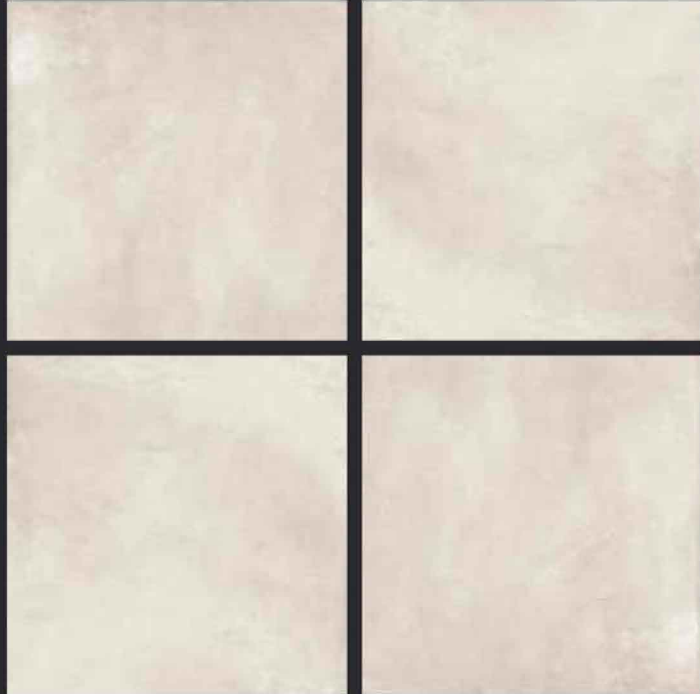

GLAZED
VITRIFIED TILES

600x
600mm

KALARIYA

Random Face