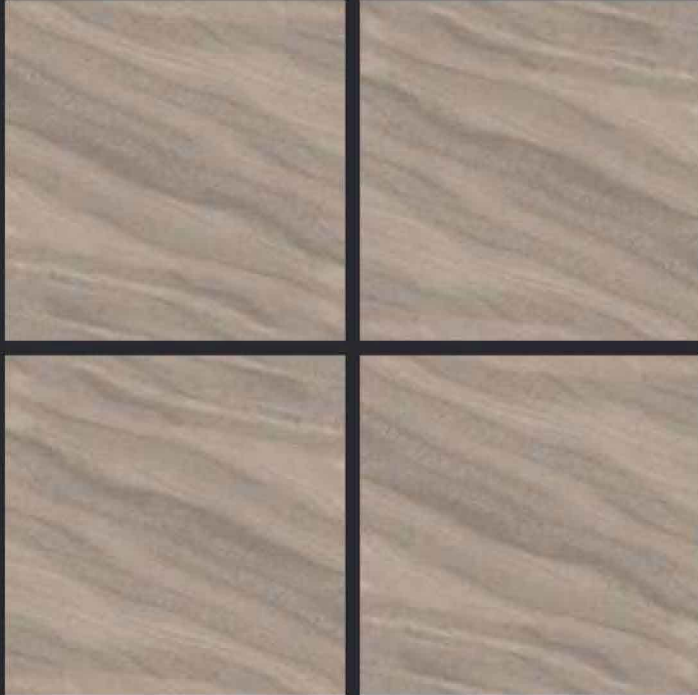

GLAZED
VITRIFIED TILES
**600x
600mm**

KALARIYA

AVANT BROWN

SATIN FINISH

EURO PALLET PACKING

Size	Pcs. Per Box	Sq. Mtr. Per Box	Sq. Ft. Per Box	Weight Per Box In Kgs. (approx)	Sq. Mtr. Per Container	Total Boxes Per Container	Boxes Per Pallet	Total Pallets Per Cont	Thickness (mm) (approx)	Weight / CTN (approx)
60x60cm	4 pcs.	1.44	15.5	27.5	1440.00	1000	50	20	9.00	27500