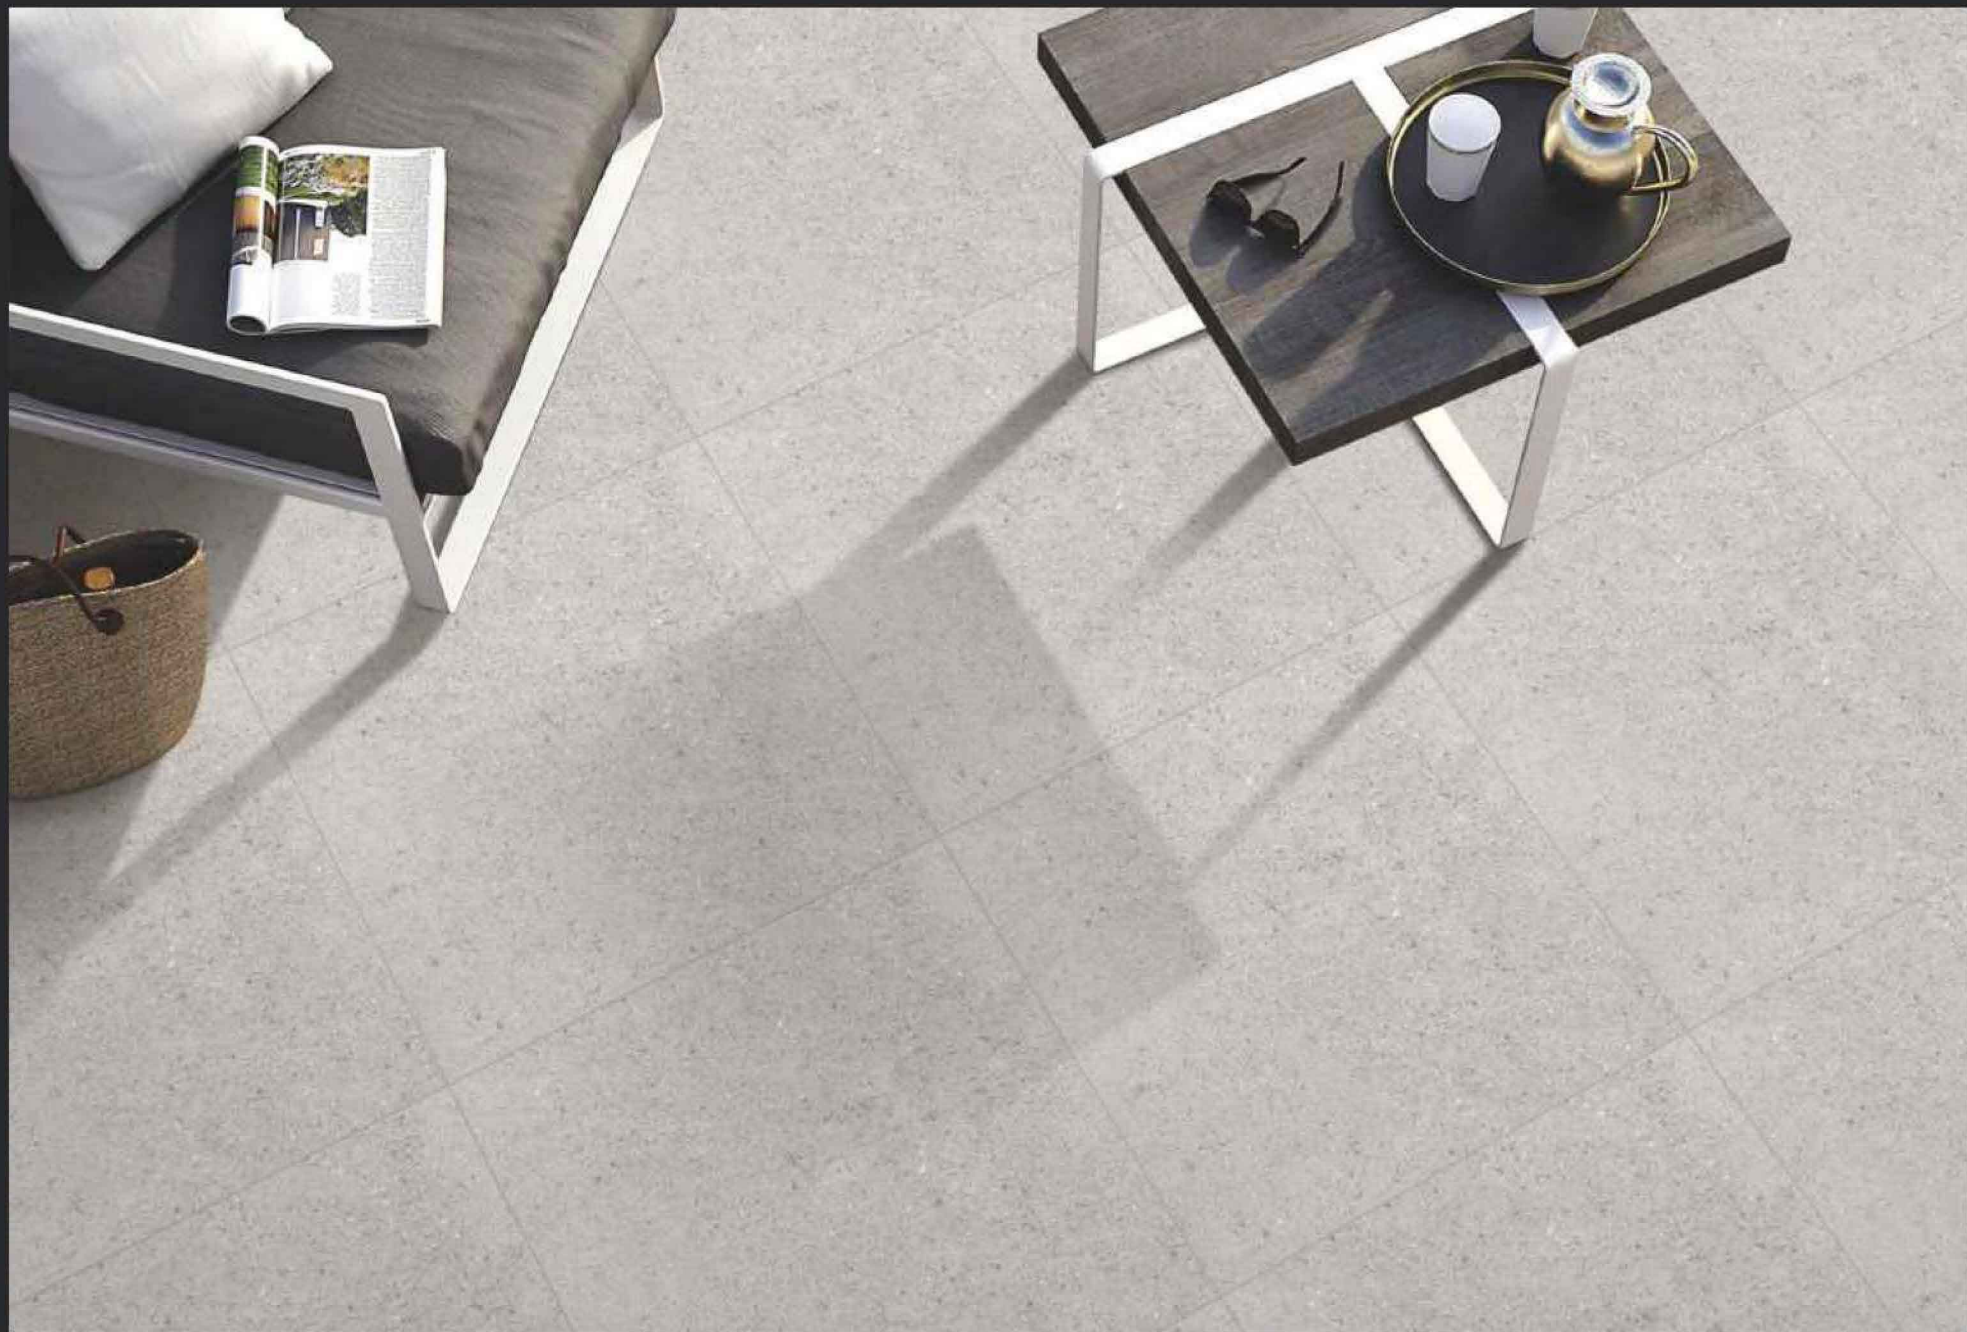

GLAZED
VITRIFIED TILES

600x
600mm

KALARIYA

AVERY BROWN

SATIN FINISH

EURO PALLET PACKING

Size	Pcs. Per Box	Sq. Mtr. Per Box	Sq. Ft. Per Box	Weight Per Box In Kgs. (approx)	Sq. Mtr. Per Container	Total Boxes Per Container	Boxes Per Pallet	Total Pallets Per Cont	Thickness (mm) (approx)	Weight / CTN (approx)
60x60cm	4 pcs.	1.44	15.5	27.5	1440.00	1000	50	20	9.00	27500