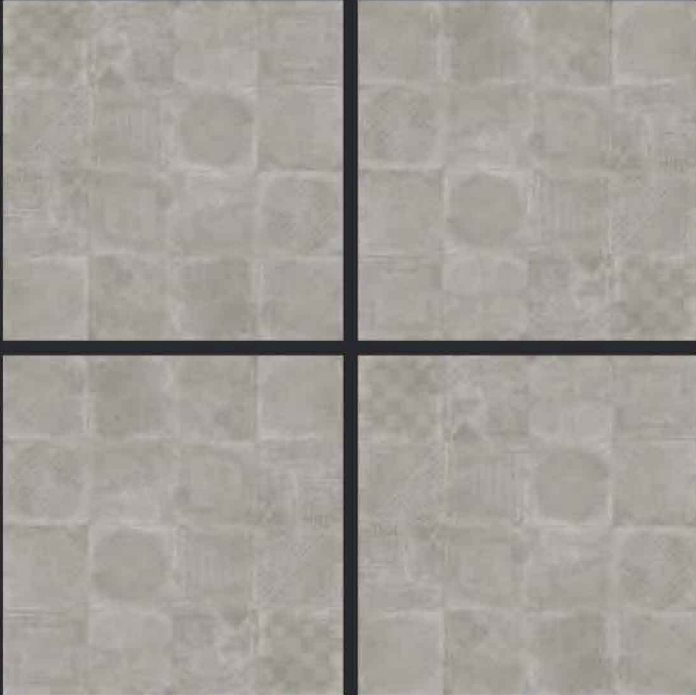

GLAZED
VITRIFIED TILES

600x
600mm

KALARIYA

HEVOK TERRA DECOR

SATIN FINISH

EURO PALLET PACKING

Size	Pcs. Per Box	Sq. Mtr. Per Box	Sq. Ft. Per Box	Weight Per Box In Kgs. (approx)	Sq. Mtr. Per Container	Total Boxes Per Container	Boxes Per Pallet	Total Pallets Per Cont	Thickness (mm) (approx)	Weight / CTN (approx)
60x60cm	4 pcs.	1.44	15.5	27.5	1440.00	1000	50	20	9.00	27500