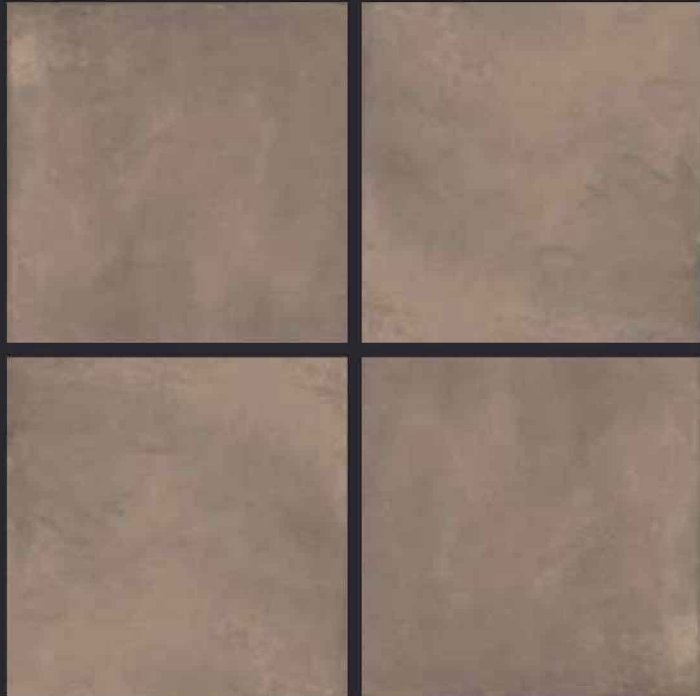

GLAZED
VITRIFIED TILES

600x
600mm

KALARIYA

Random Face