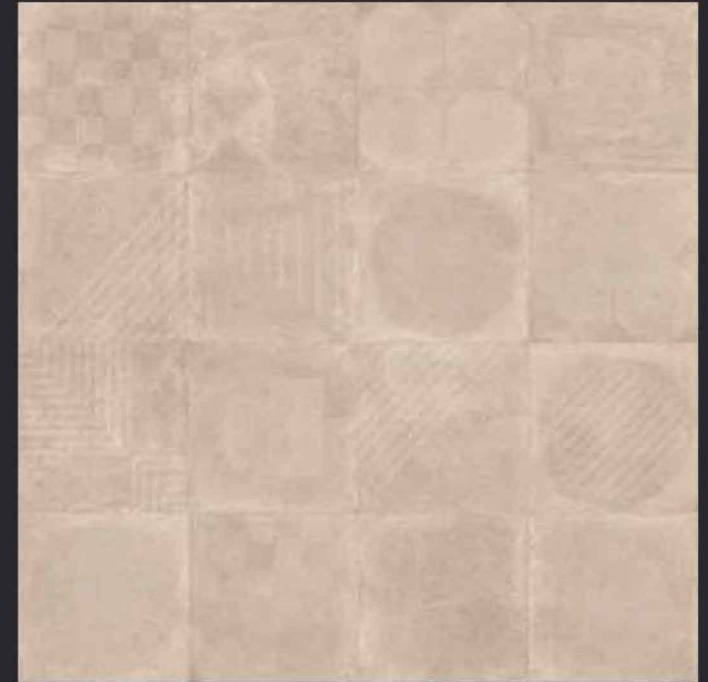

GLAZED
VITRIFIED TILES
**600x
600mm**

KALARIYA

HEVOK ALMOND DECOR

SATIN FINISH

EURO PALLET PACKING

Size	Pcs. Per Box	Sq. Mtr. Per Box	Sq. Ft. Per Box	Weight Per Box In Kgs. (approx)	Sq. Mtr. Per Container	Total Boxes Per Container	Boxes Per Pallet	Total Pallets Per Cont	Thickness (mm) (approx)	Weight / CTN (approx)
60x60cm	4 pcs.	1.44	15.5	27.5	1440.00	1000	50	20	9.00	27500