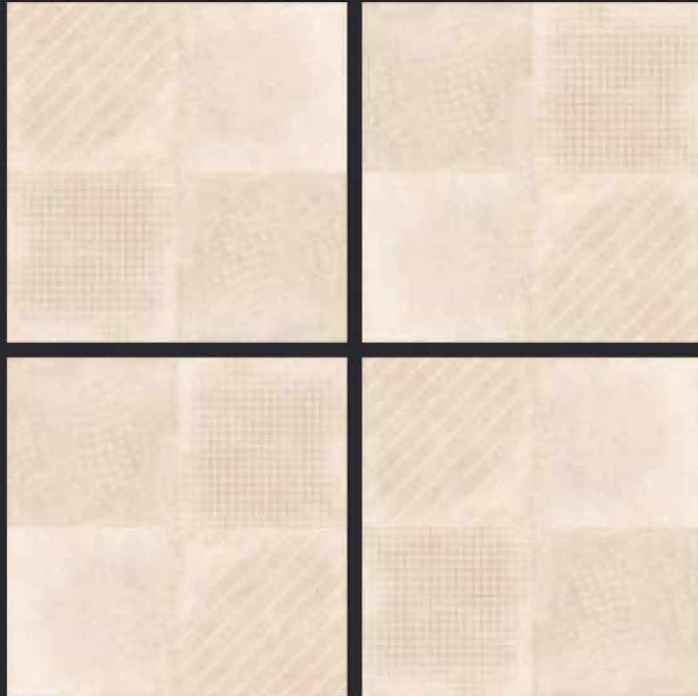

GLAZED
VITRIFIED TILES
**600x
600mm**

KALARIYA

GEO BEIGE DECOR (CARVING)

RUSTIC FINISH

EURO PALLET PACKING

Size	Pcs. Per Box	Sq. Mtr. Per Box	Sq. Ft. Per Box	Weight Per Box In Kgs. (approx)	Sq. Mtr. Per Container	Total Boxes Per Container	Boxes Per Pallet	Total Pallets Per Cont	Thickness (mm) (approx)	Weight / CTN (approx)
60x60cm	4 pcs.	1.44	15.5	27.5	1440.00	1000	50	20	9.00	27500