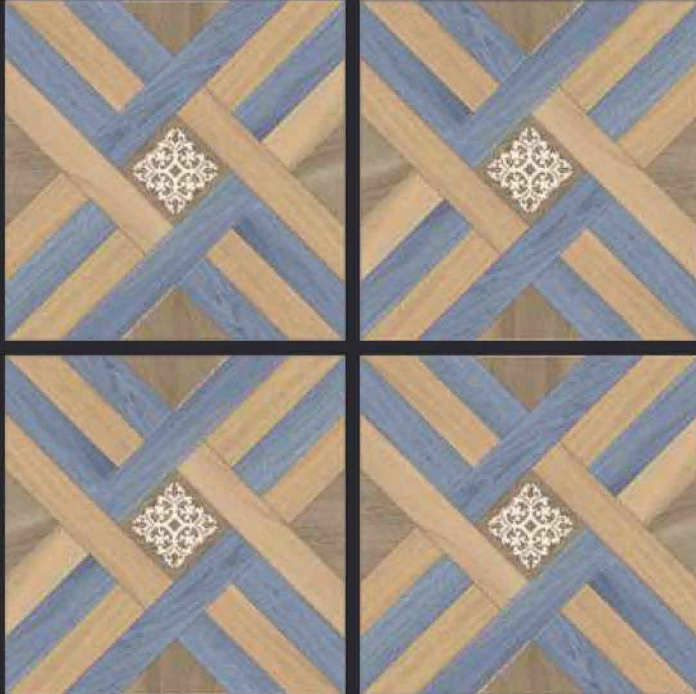

GLAZED
VITRIFIED TILES
**600x
600mm**

KALARIYA

NICOLA BLUE
RUSTIC FINISH

EURO PALLET PACKING

Size	Pcs. Per Box	Sq. Mtr. Per Box	Sq. Ft. Per Box	Weight Per Box In Kgs. (approx)	Sq. Mtr. Per Container	Total Boxes Per Container	Boxes Per Pallet	Total Pallets Per Cont	Thickness (mm) (approx)	Weight / CTN (approx)
60x60cm	4 pcs.	1.44	15.5	27.5	1440.00	1000	50	20	9.00	27500