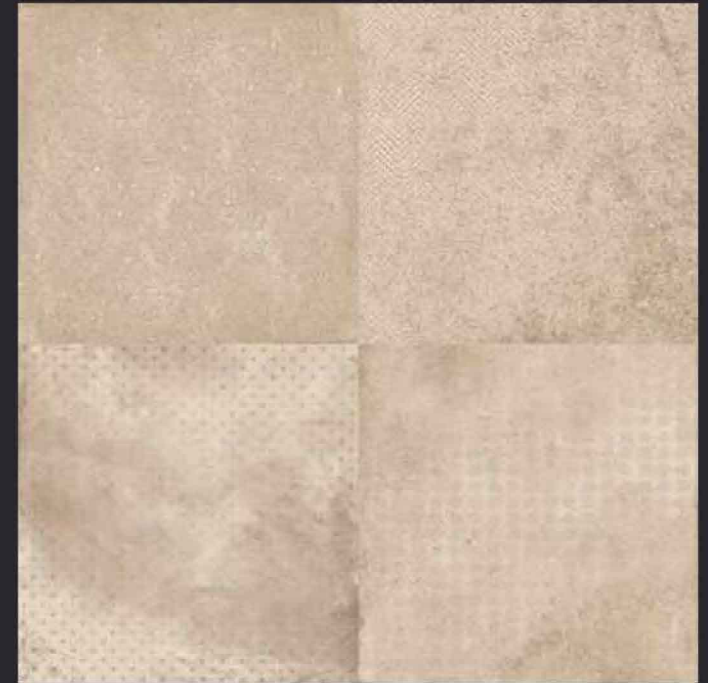

GLAZED
VITRIFIED TILES
**600x
600mm**

KALARIYA

MAGNUS BROWN DECOR (CARVING)
RUSTIC FINISH

EURO PALLET PACKING

Size	Pcs. Per Box	Sq. Mtr. Per Box	Sq. Ft. Per Box	Weight Per Box In Kgs. (approx)	Sq. Mtr. Per Container	Total Boxes Per Container	Boxes Per Pallet	Total Pallets Per Cont	Thickness (mm) (approx)	Weight / CTN (approx)
60x60cm	4 pcs.	1.44	15.5	27.5	1440.00	1000	50	20	9.00	27500