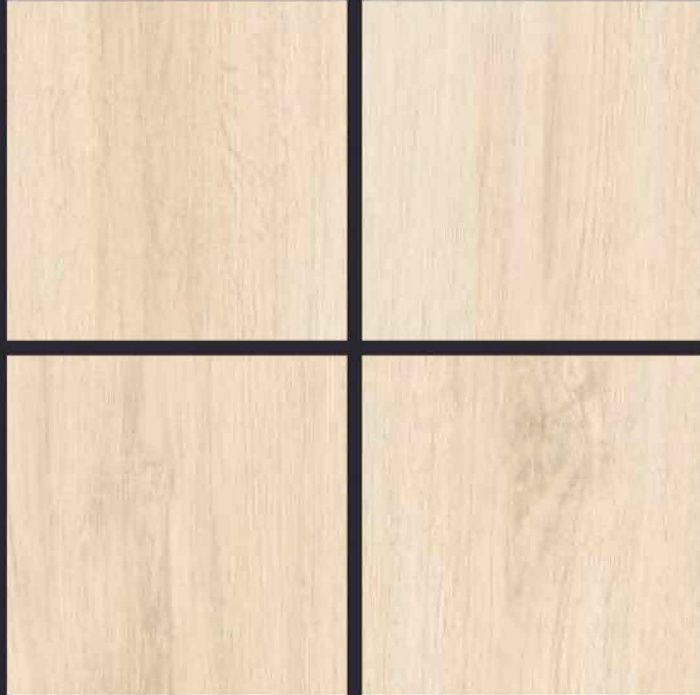

KALARIYA

Rustic

GVT
**600x
600mm**

Vol. 1

GLAZED
VITRIFIED TILES

600x
600mm

KALARIYA

Random Face