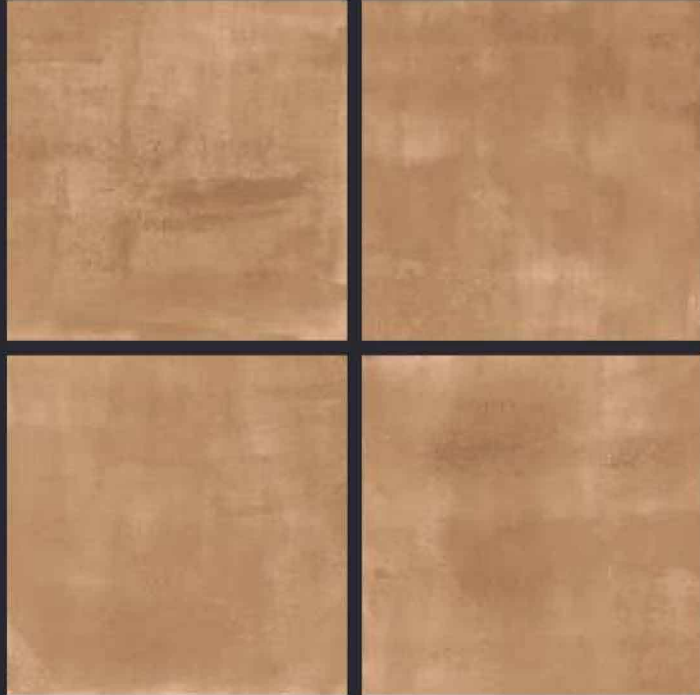

GLAZED
VITRIFIED TILES

600x
600mm

KALARIYA

Random Face