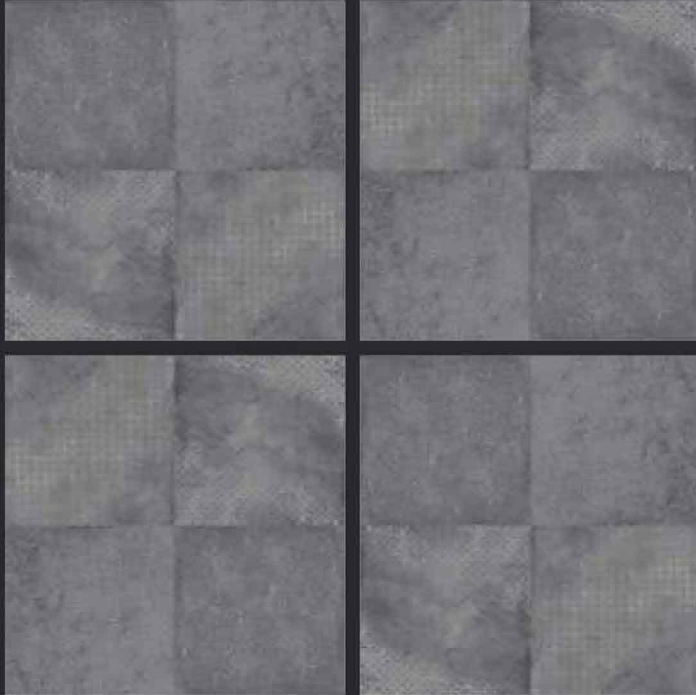

GLAZED
VITRIFIED TILES
**600x
600mm**

KALARIYA

MAGNUS GRAPHITE DECOR (CARVING)
RUSTIC FINISH

EURO PALLET PACKING

Size	Pcs. Per Box	Sq. Mtr. Per Box	Sq. Ft. Per Box	Weight Per Box In Kgs. (approx)	Sq. Mtr. Per Container	Total Boxes Per Container	Boxes Per Pallet	Total Pallets Per Cont	Thickness (mm) (approx)	Weight / CTN (approx)
60x60cm	4 pcs.	1.44	15.5	27.5	1440.00	1000	50	20	9.00	27500