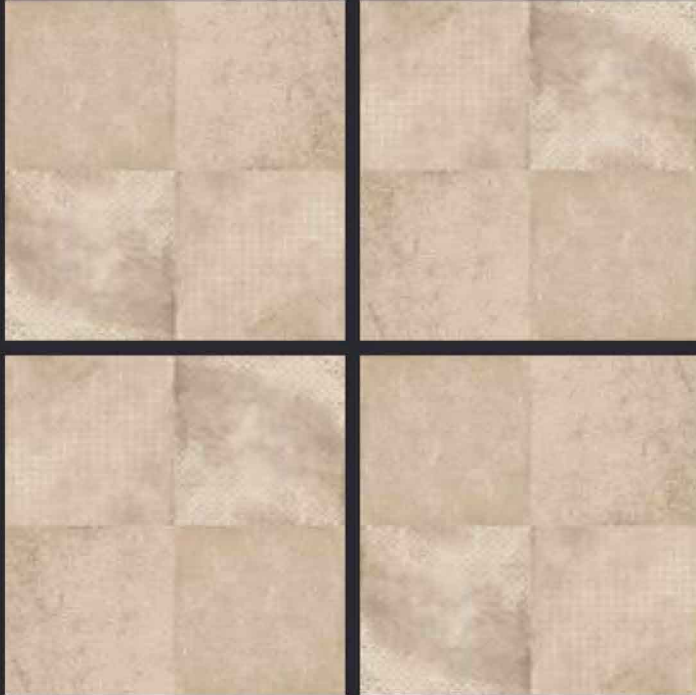

GLAZED
VITRIFIED TILES
**600x
600mm**

KALARIYA

MAGNUS BROWN DECOR (CARVING)
RUSTIC FINISH

EURO PALLET PACKING

Size	Pcs. Per Box	Sq. Mtr. Per Box	Sq. Ft. Per Box	Weight Per Box In Kgs. (approx)	Sq. Mtr. Per Container	Total Boxes Per Container	Boxes Per Pallet	Total Pallets Per Cont	Thickness (mm) (approx)	Weight / CTN (approx)
60x60cm	4 pcs.	1.44	15.5	27.5	1440.00	1000	50	20	9.00	27500