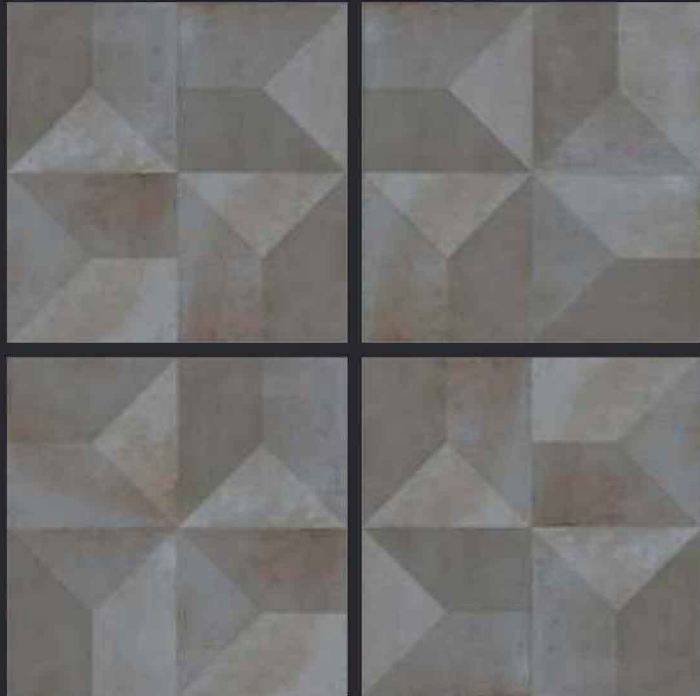

GLAZED
VITRIFIED TILES
**600x
600mm**

KALARIYA

Random Face