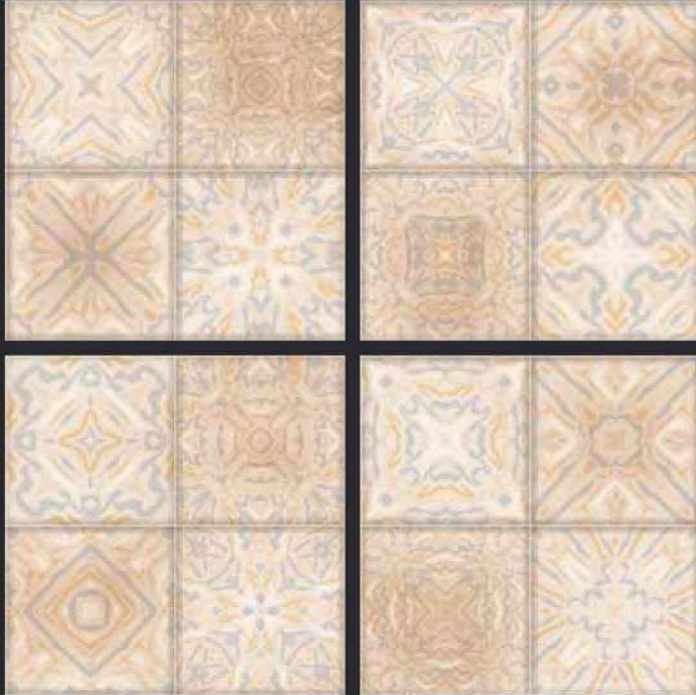

GLAZED
VITRIFIED TILES

600x
600mm

KALARIYA

Random Face