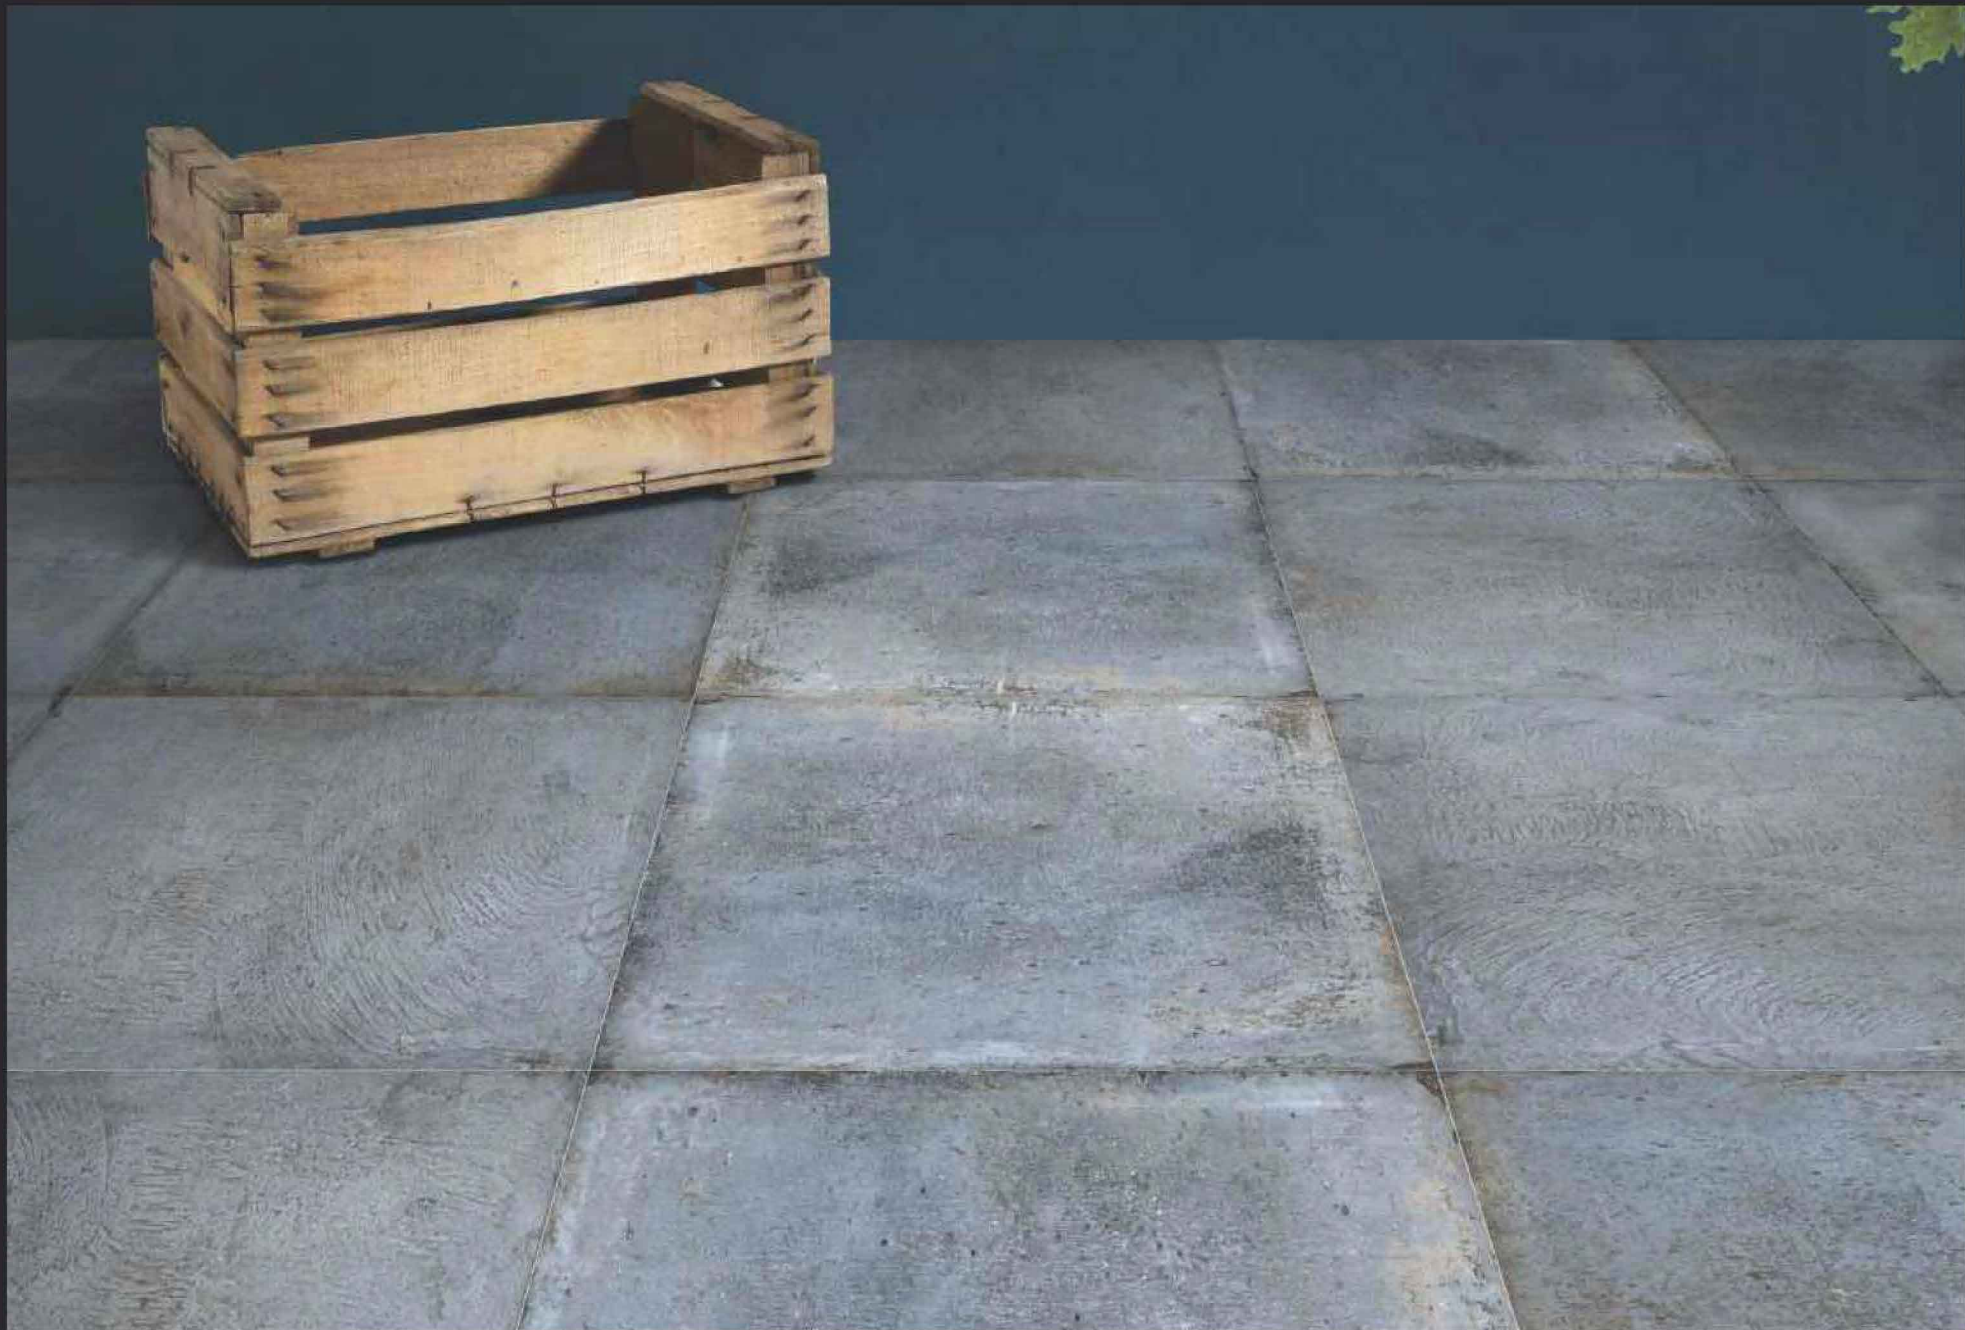

GLAZED
VITRIFIED TILES

600x
600mm

KALARIYA

Random Face

AVENUE NEGRO

RUSTIC FINISH

EURO PALLET PACKING

Size	Pcs. Per Box	Sq. Mtr. Per Box	Sq. Ft. Per Box	Weight Per Box In Kgs. (approx)	Sq. Mtr. Per Container	Total Boxes Per Container	Boxes Per Pallet	Total Pallets Per Cont	Thickness (mm) (approx)	Weight / CTN (approx)
60x60cm	4 pcs.	1.44	15.5	27.5	1440.00	1000	50	20	9.00	27500