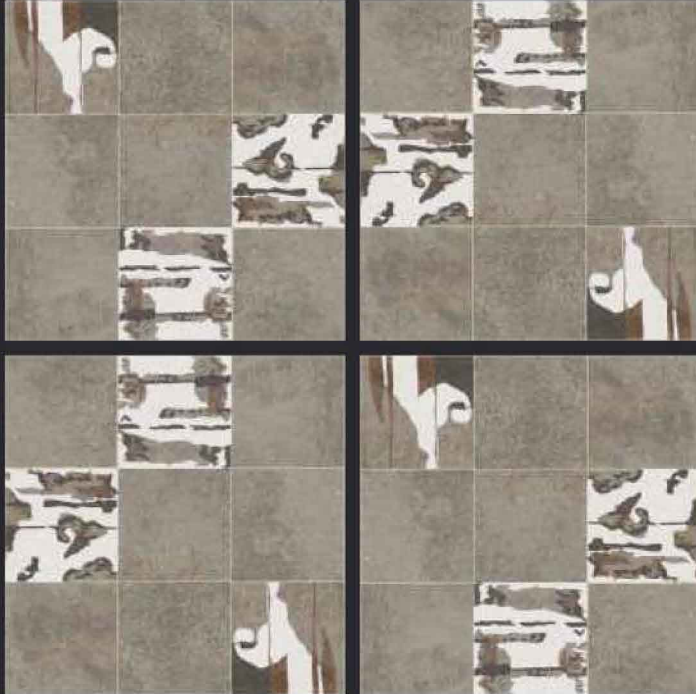

GLAZED
VITRIFIED TILES
**600x
600mm**

KALARIYA

NEVEDA CAFÉ DECOR (CARVING)
RUSTIC FINISH

EURO PALLET PACKING

Size	Pcs. Per Box	Sq. Mtr. Per Box	Sq. Ft. Per Box	Weight Per Box In Kgs. (approx)	Sq. Mtr. Per Container	Total Boxes Per Container	Boxes Per Pallet	Total Pallets Per Cont	Thickness (mm) (approx)	Weight / CTN (approx)
60x60cm	4 pcs.	1.44	15.5	27.5	1440.00	1000	50	20	9.00	27500