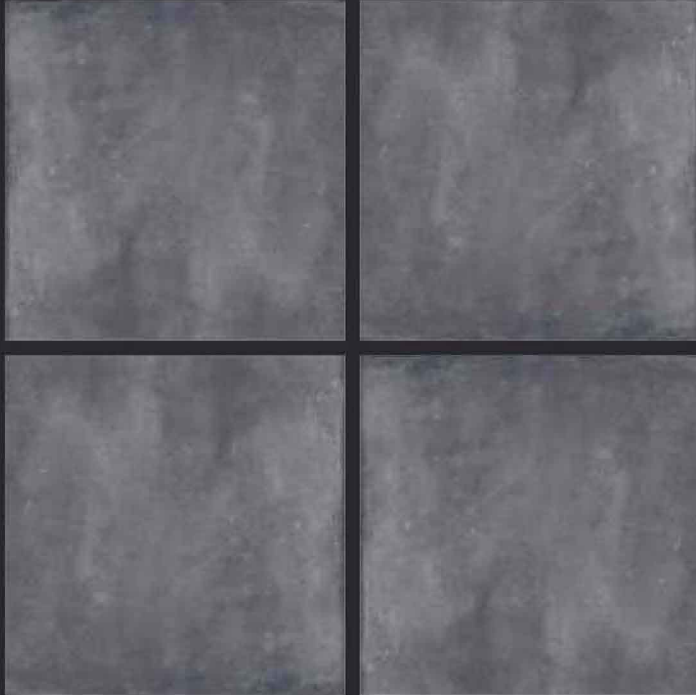

GLAZED
VITRIFIED TILES
**600x
600mm**

KALARIYA

MAGNUS GRAPHITE COLOUR
RUSTIC FINISH

EURO PALLET PACKING

Size	Pcs. Per Box	Sq. Mtr. Per Box	Sq. Ft. Per Box	Weight Per Box In Kgs. (approx)	Sq. Mtr. Per Container	Total Boxes Per Container	Boxes Per Pallet	Total Pallets Per Cont	Thickness (mm) (approx)	Weight / CTN (approx)
60x60cm	4 pcs.	1.44	15.5	27.5	1440.00	1000	50	20	9.00	27500