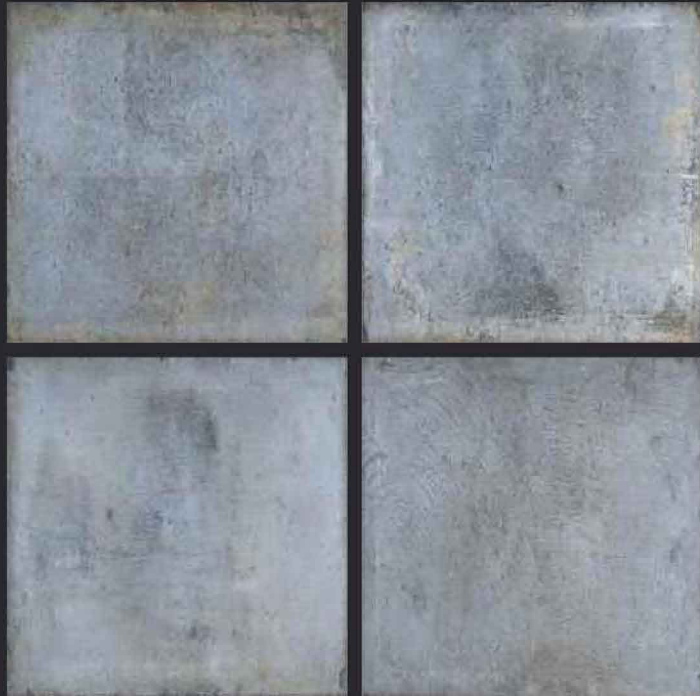

GLAZED
VITRIFIED TILES
**600x
600mm**

KALARIYA

Random Face