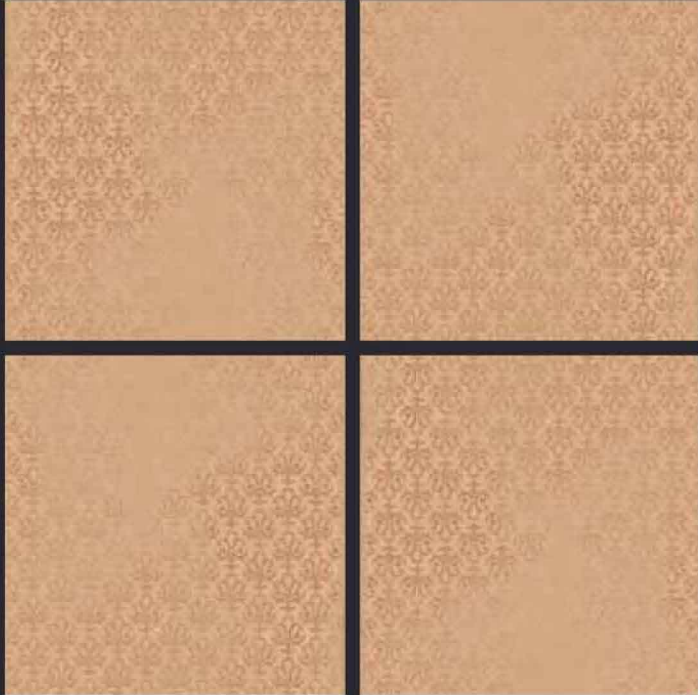

GLAZED
VITRIFIED TILES
**600x
600mm**

KALARIYA

PLUTO BROWN DECOR (CARVING)

RUSTIC FINISH

EURO PALLET PACKING

Size	Pcs. Per Box	Sq. Mtr. Per Box	Sq. Ft. Per Box	Weight Per Box In Kgs. (approx)	Sq. Mtr. Per Container	Total Boxes Per Container	Boxes Per Pallet	Total Pallets Per Cont	Thickness (mm) (approx)	Weight / CTN (approx)
60x60cm	4 pcs.	1.44	15.5	27.5	1440.00	1000	50	20	9.00	27500