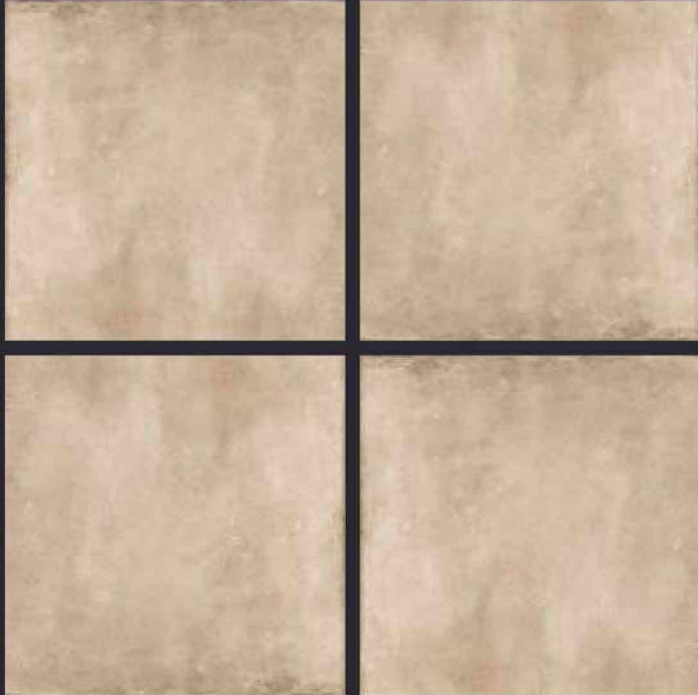

GLAZED
VITRIFIED TILES
**600x
600mm**

KALARIYA

MAGNUS BROWN COLOUR
RUSTIC FINISH

EURO PALLET PACKING

Size	Pcs. Per Box	Sq. Mtr. Per Box	Sq. Ft. Per Box	Weight Per Box In Kgs. (approx)	Sq. Mtr. Per Container	Total Boxes Per Container	Boxes Per Pallet	Total Pallets Per Cont	Thickness (mm) (approx)	Weight / CTN (approx)
60x60cm	4 pcs.	1.44	15.5	27.5	1440.00	1000	50	20	9.00	27500