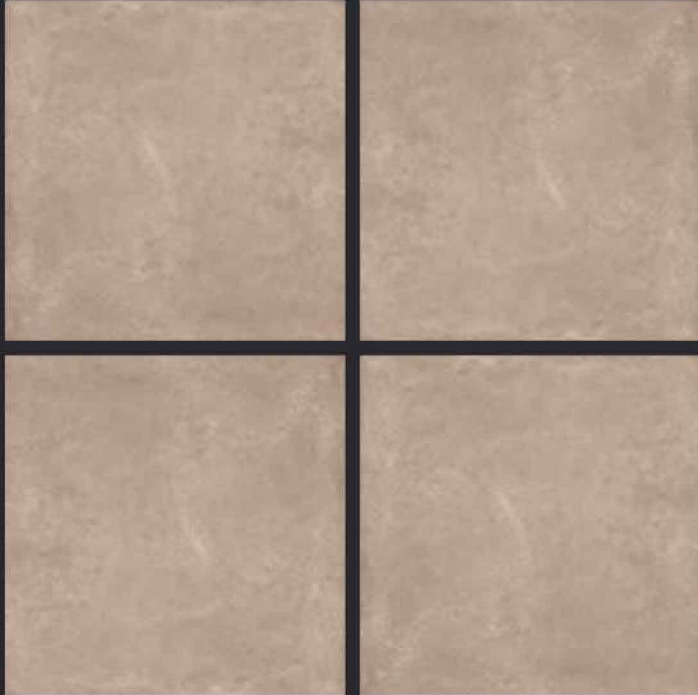

GLAZED
VITRIFIED TILES

600x
600mm

KALARIYA

GEO BROWN COLOUR

RUSTIC FINISH

EURO PALLET PACKING

Size	Pcs. Per Box	Sq. Mtr. Per Box	Sq. Ft. Per Box	Weight Per Box In Kgs. (approx)	Sq. Mtr. Per Container	Total Boxes Per Container	Boxes Per Pallet	Total Pallets Per Cont	Thickness (mm) (approx)	Weight / CTN (approx)
60x60cm	4 pcs.	1.44	15.5	27.5	1440.00	1000	50	20	9.00	27500