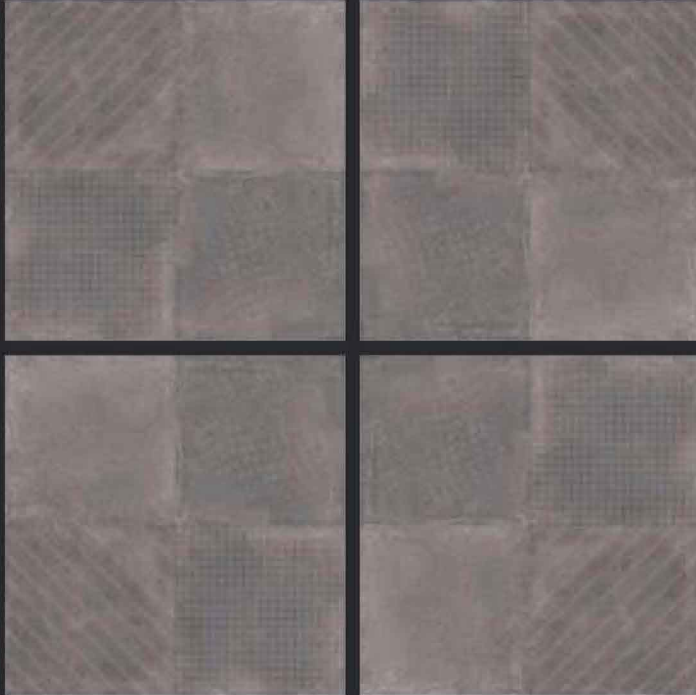

GLAZED
VITRIFIED TILES
**600x
600mm**

KALARIYA

GEO GRAPHITE DECOR (CARVING)
RUSTIC FINISH

EURO PALLET PACKING

Size	Pcs. Per Box	Sq. Mtr. Per Box	Sq. Ft. Per Box	Weight Per Box In Kgs. (approx)	Sq. Mtr. Per Container	Total Boxes Per Container	Boxes Per Pallet	Total Pallets Per Cont	Thickness (mm) (approx)	Weight / CTN (approx)
60x60cm	4 pcs.	1.44	15.5	27.5	1440.00	1000	50	20	9.00	27500