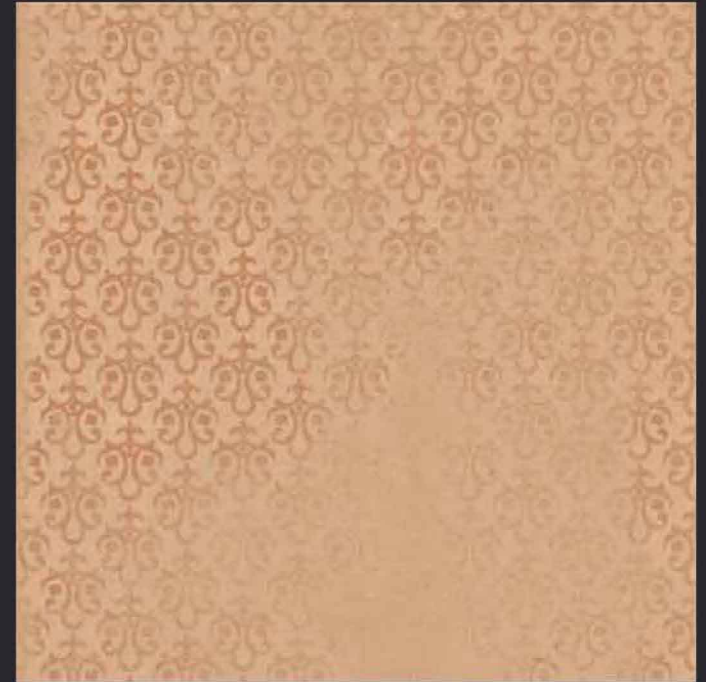

GLAZED
VITRIFIED TILES
**600x
600mm**

KALARIYA

PLUTO BROWN DECOR (CARVING)

RUSTIC FINISH

EURO PALLET PACKING

Size	Pcs. Per Box	Sq. Mtr. Per Box	Sq. Ft. Per Box	Weight Per Box In Kgs. (approx)	Sq. Mtr. Per Container	Total Boxes Per Container	Boxes Per Pallet	Total Pallets Per Cont	Thickness (mm) (approx)	Weight / CTN (approx)
60x60cm	4 pcs.	1.44	15.5	27.5	1440.00	1000	50	20	9.00	27500