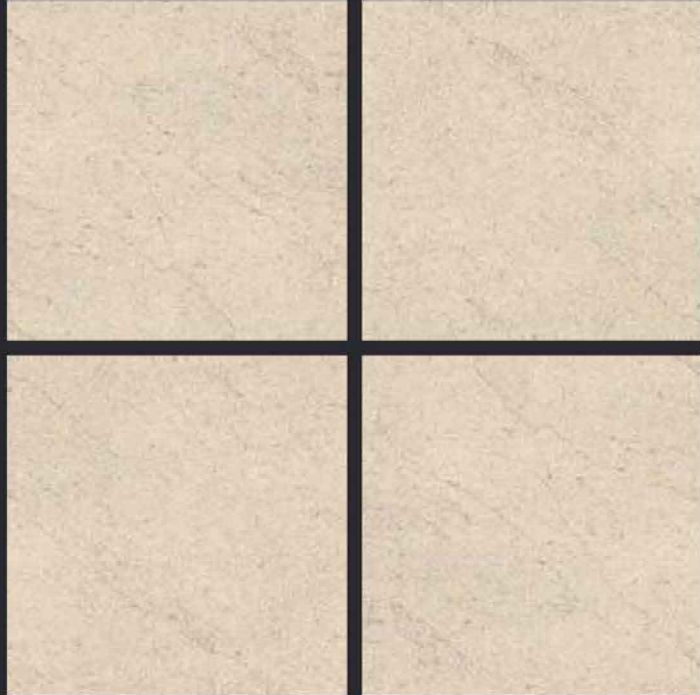

GLAZED
VITRIFIED TILES
**600x
600mm**

KALARIYA

Random Face