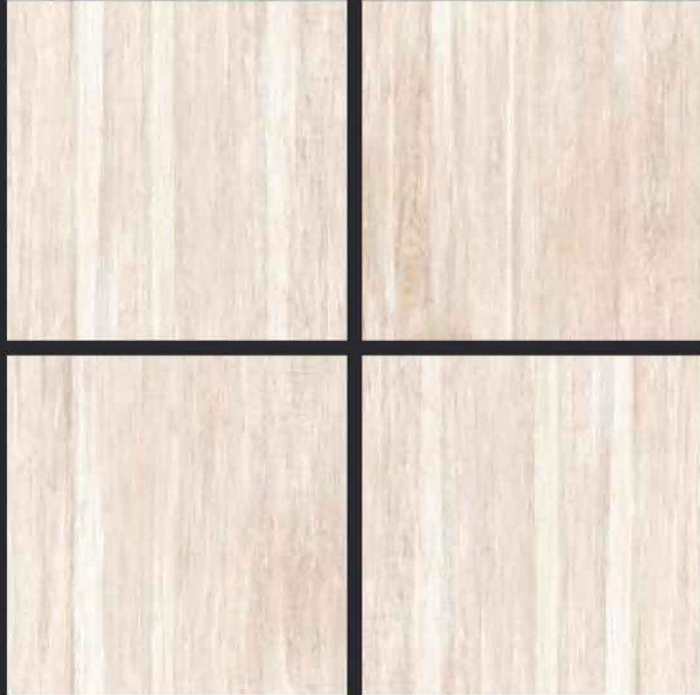

GLAZED
VITRIFIED TILES

600x
600mm

KALARIYA

Random Face