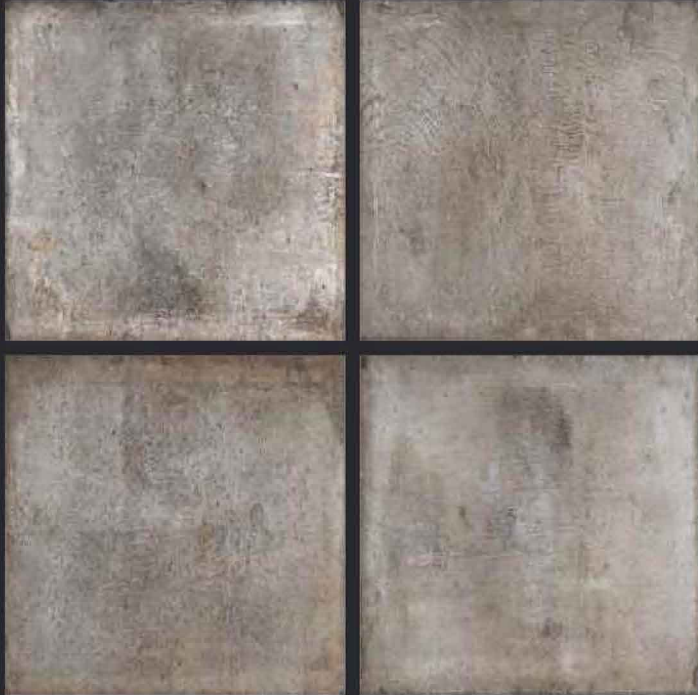

GLAZED
VITRIFIED TILES

600x
600mm

KALARIYA

Random Face