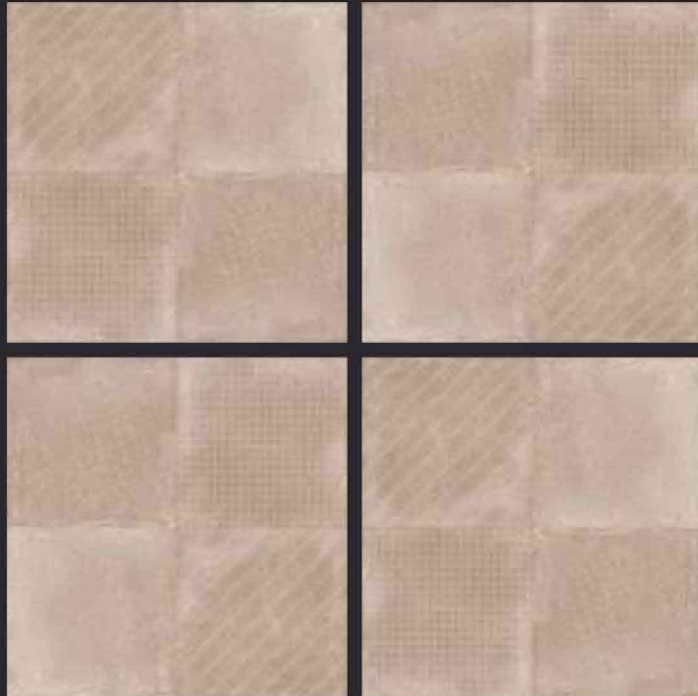

GLAZED
VITRIFIED TILES
**600x
600mm**

KALARIYA

GEO BROWN DECOR (CARVING)

RUSTIC FINISH

EURO PALLET PACKING

Size	Pcs. Per Box	Sq. Mtr. Per Box	Sq. Ft. Per Box	Weight Per Box In Kgs. (approx)	Sq. Mtr. Per Container	Total Boxes Per Container	Boxes Per Pallet	Total Pallets Per Cont	Thickness (mm) (approx)	Weight / CTN (approx)
60x60cm	4 pcs.	1.44	15.5	27.5	1440.00	1000	50	20	9.00	27500