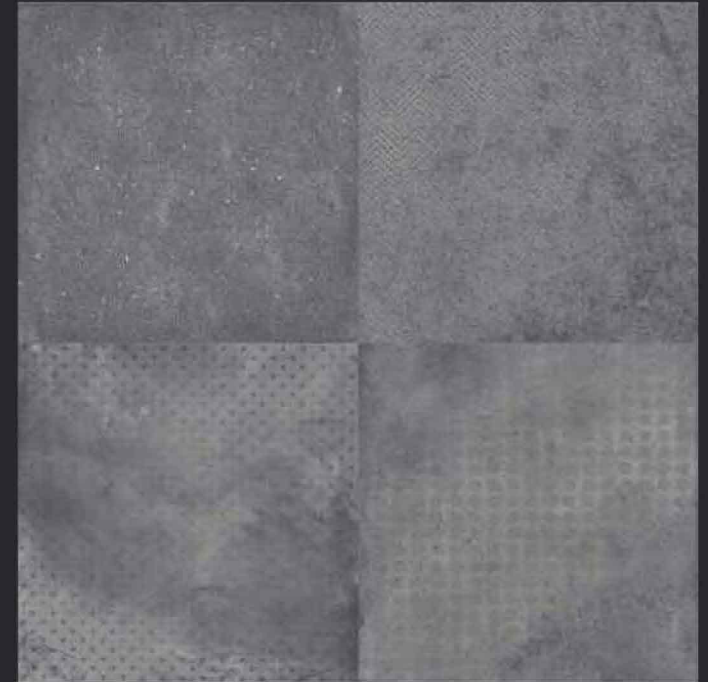

GLAZED
VITRIFIED TILES
**600x
600mm**

KALARIYA

MAGNUS GRAPHITE DECOR (CARVING)
RUSTIC FINISH

EURO PALLET PACKING

Size	Pcs. Per Box	Sq. Mtr. Per Box	Sq. Ft. Per Box	Weight Per Box In Kgs. (approx)	Sq. Mtr. Per Container	Total Boxes Per Container	Boxes Per Pallet	Total Pallets Per Cont	Thickness (mm) (approx)	Weight / CTN (approx)
60x60cm	4 pcs.	1.44	15.5	27.5	1440.00	1000	50	20	9.00	27500