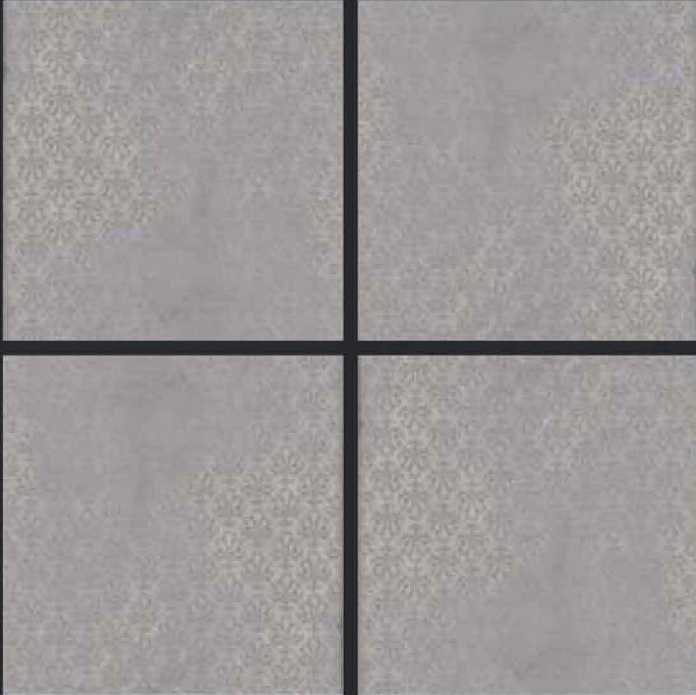

GLAZED
VITRIFIED TILES

600x
600mm

KALARIYA

PLUTO GRIS DECOR (CARVING)

RUSTIC FINISH

EURO PALLET PACKING

Size	Pcs. Per Box	Sq. Mtr. Per Box	Sq. Ft. Per Box	Weight Per Box In Kgs. (approx)	Sq. Mtr. Per Container	Total Boxes Per Container	Boxes Per Pallet	Total Pallets Per Cont	Thickness (mm) (approx)	Weight / CTN (approx)
60x60cm	4 pcs.	1.44	15.5	27.5	1440.00	1000	50	20	9.00	27500