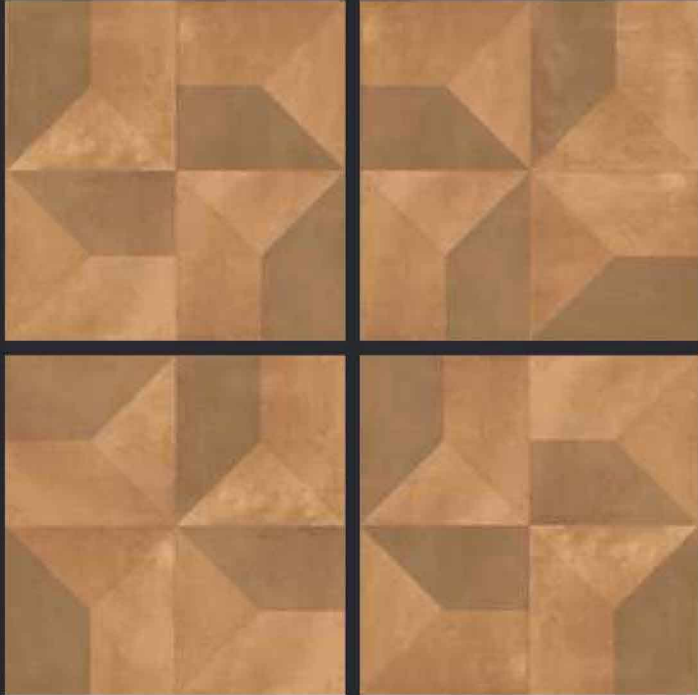

GLAZED
VITRIFIED TILES

600x
600mm

KALARIYA

Random Face