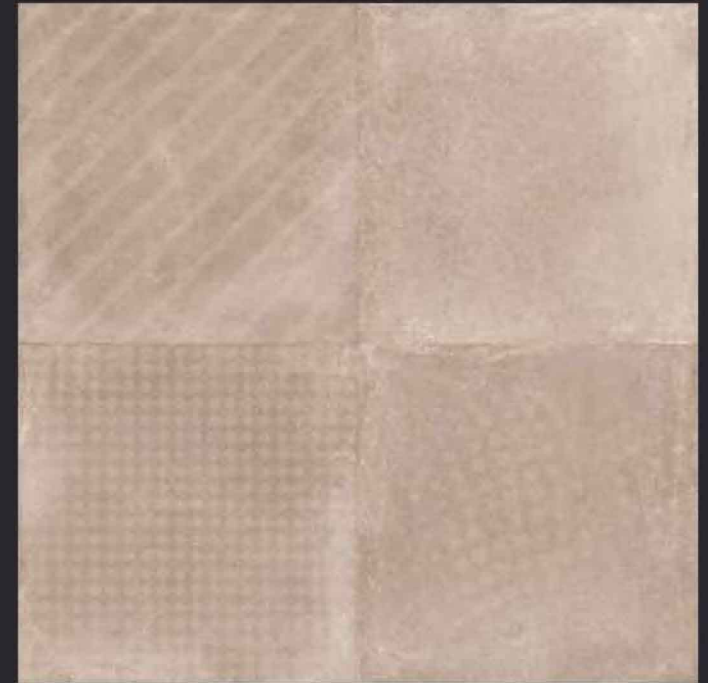

GLAZED
VITRIFIED TILES
**600x
600mm**

KALARIYA

GEO BROWN DECOR (CARVING)

RUSTIC FINISH

EURO PALLET PACKING

Size	Pcs. Per Box	Sq. Mtr. Per Box	Sq. Ft. Per Box	Weight Per Box In Kgs. (approx)	Sq. Mtr. Per Container	Total Boxes Per Container	Boxes Per Pallet	Total Pallets Per Cont	Thickness (mm) (approx)	Weight / CTN (approx)
60x60cm	4 pcs.	1.44	15.5	27.5	1440.00	1000	50	20	9.00	27500