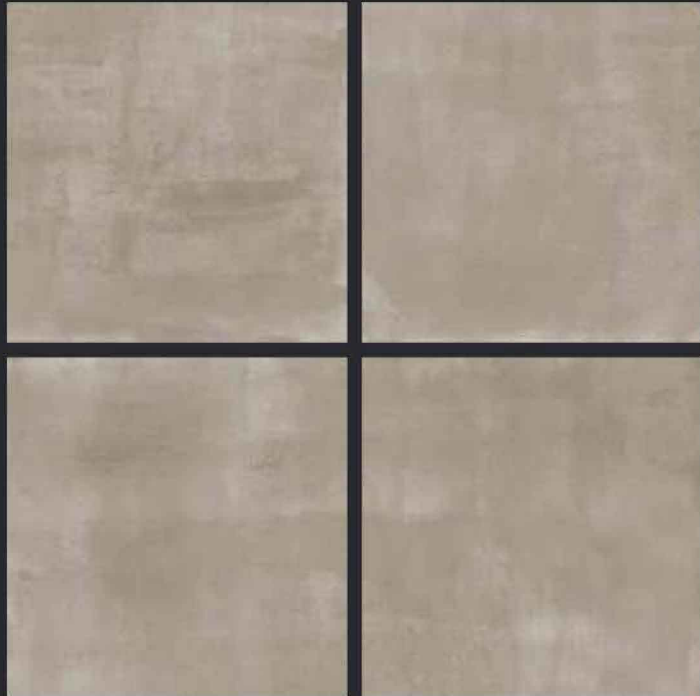

GLAZED
VITRIFIED TILES
**600x
600mm**

KALARIYA

Random Face