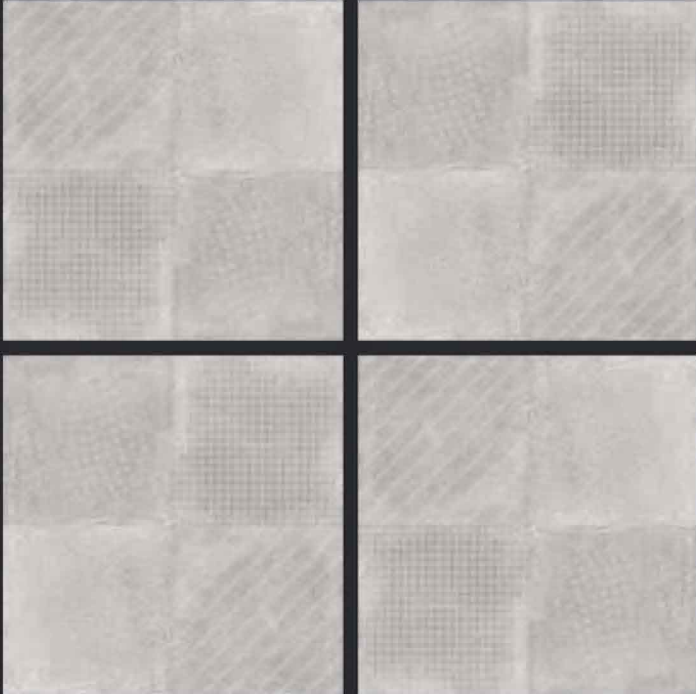

GLAZED
VITRIFIED TILES

600x
600mm

KALARIYA

GEO CEMENTO DECOR (CARVING)

RUSTIC FINISH

EURO PALLET PACKING

Size	Pcs. Per Box	Sq. Mtr. Per Box	Sq. Ft. Per Box	Weight Per Box In Kgs. (approx)	Sq. Mtr. Per Container	Total Boxes Per Container	Boxes Per Pallet	Total Pallets Per Cont	Thickness (mm) (approx)	Weight / CTN (approx)
60x60cm	4 pcs.	1.44	15.5	27.5	1440.00	1000	50	20	9.00	27500