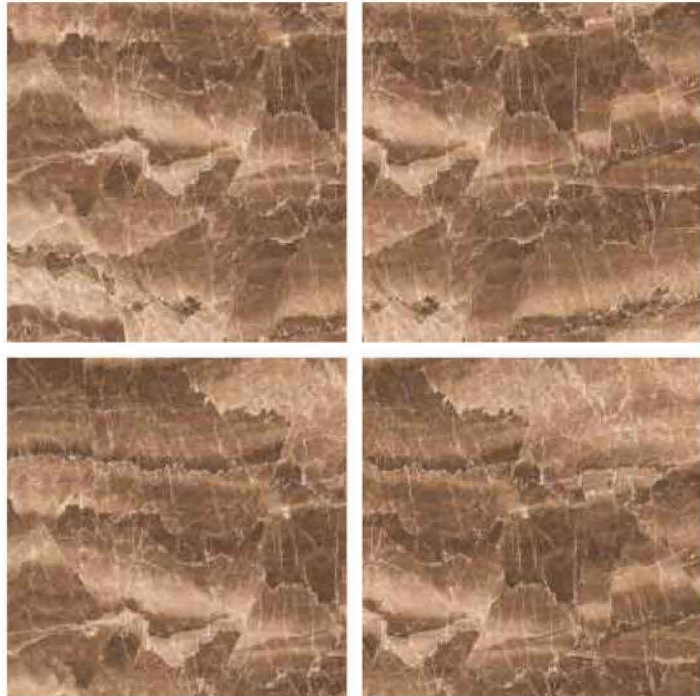

GLAZED
VITRIFIED TILES
**600x
600mm**

KALARIYA

Random Face