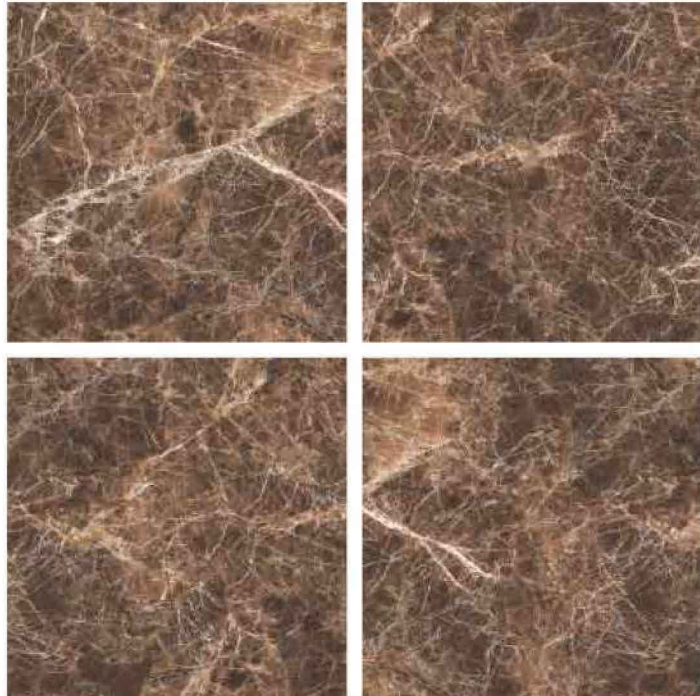

GLAZED
VITRIFIED TILES
**600x
600mm**

KALARIYA

Random Face