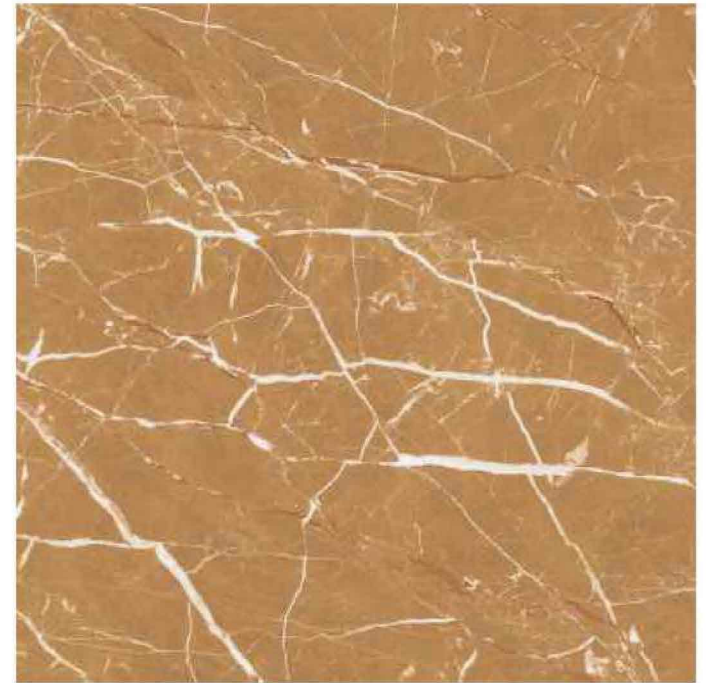

EURO PALLET PACKING

Size	Pcs. Per Box	Sq. Mtr. Per Box	Sq. Ft. Per Box	Weight Per Box In Kgs. (approx)	Sq. Mtr. Per Container	Total Boxes Per Container	Boxes Per Pallet	Total Pallets Per Cont	Thickness (mm) (approx)	Weight / CTN (approx)
60x60cm	4 pcs.	1.44	15.5	27.5	1440.00	1000	50	20	9.00	27500