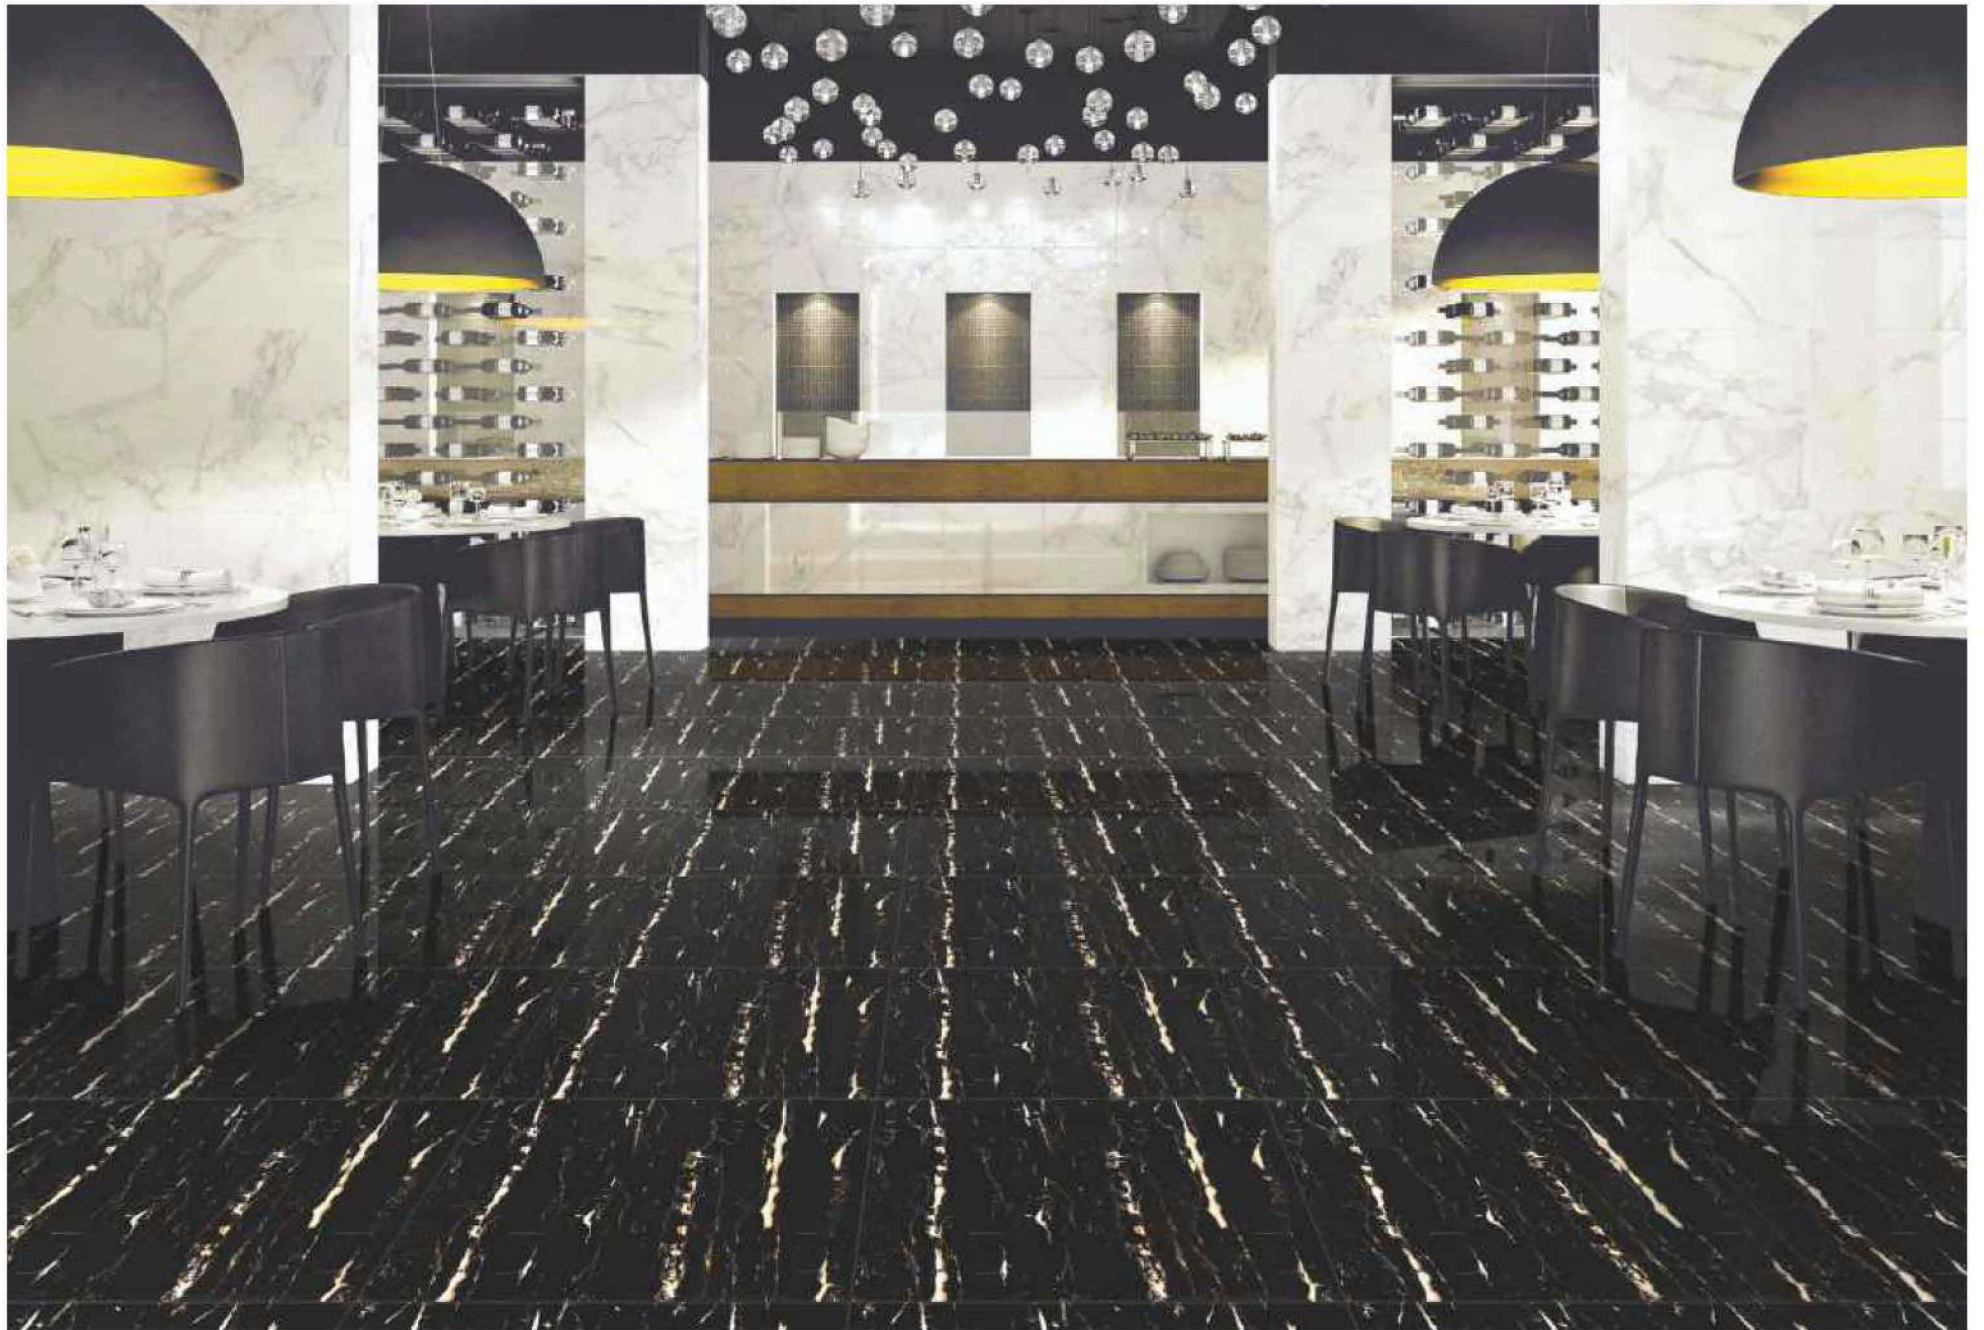

GLAZED
VITRIFIED TILES

600x
600mm

Random Face

KALARIYA

OXELL BROWN

HIGH GLOSS FINISH

EURO PALLET PACKING

Size	Pcs. Per Box	Sq. Mtr. Per Box	Sq. Ft. Per Box	Weight Per Box In Kgs. (approx)	Sq. Mtr. Per Container	Total Boxes Per Container	Boxes Per Pallet	Total Pallets Per Cont	Thickness (mm) (approx)	Weight / CTN (approx)
60x60cm	4 pcs.	1.44	15.5	27.5	1440.00	1000	50	20	9.00	27500