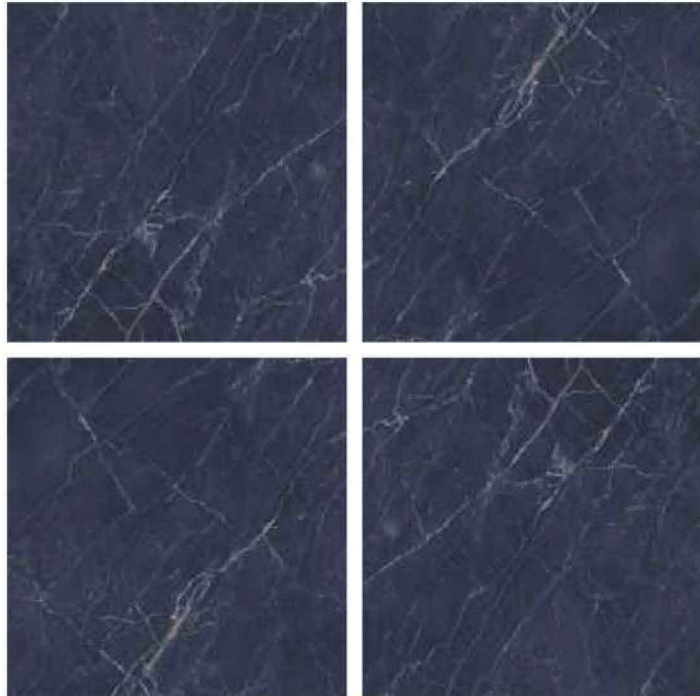

GLAZED
VITRIFIED TILES
**600x
600mm**

KALARIYA

Random Face