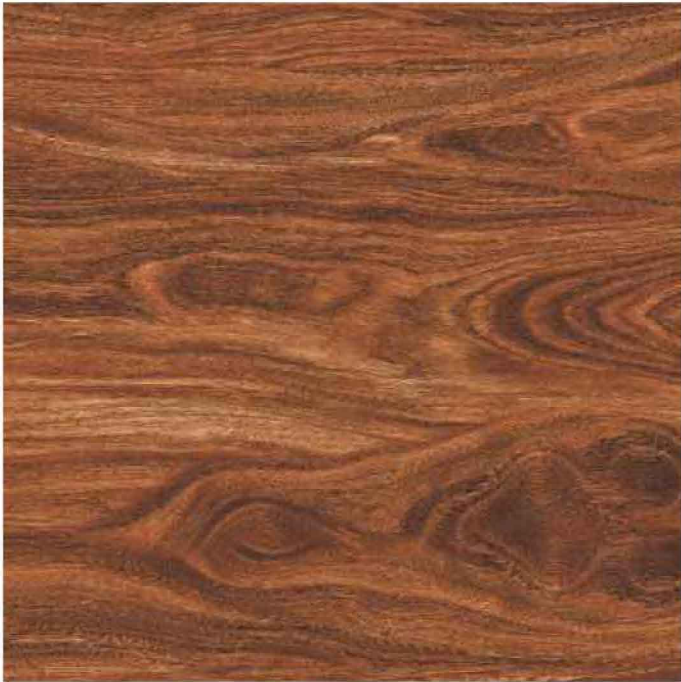

SUPREME BROWN
HIGH GLOSS FINISH

EURO PALLET PACKING

Size	Pcs. Per Box	Sq. Mtr. Per Box	Sq. Ft. Per Box	Weight Per Box In Kgs. (approx)	Sq. Mtr. Per Container	Total Boxes Per Container	Boxes Per Pallet	Total Pallets Per Cont	Thickness (mm) (approx)	Weight / CTN (approx)
60x60cm	4 pcs.	1.44	15.5	27.5	1440.00	1000	50	20	9.00	27500