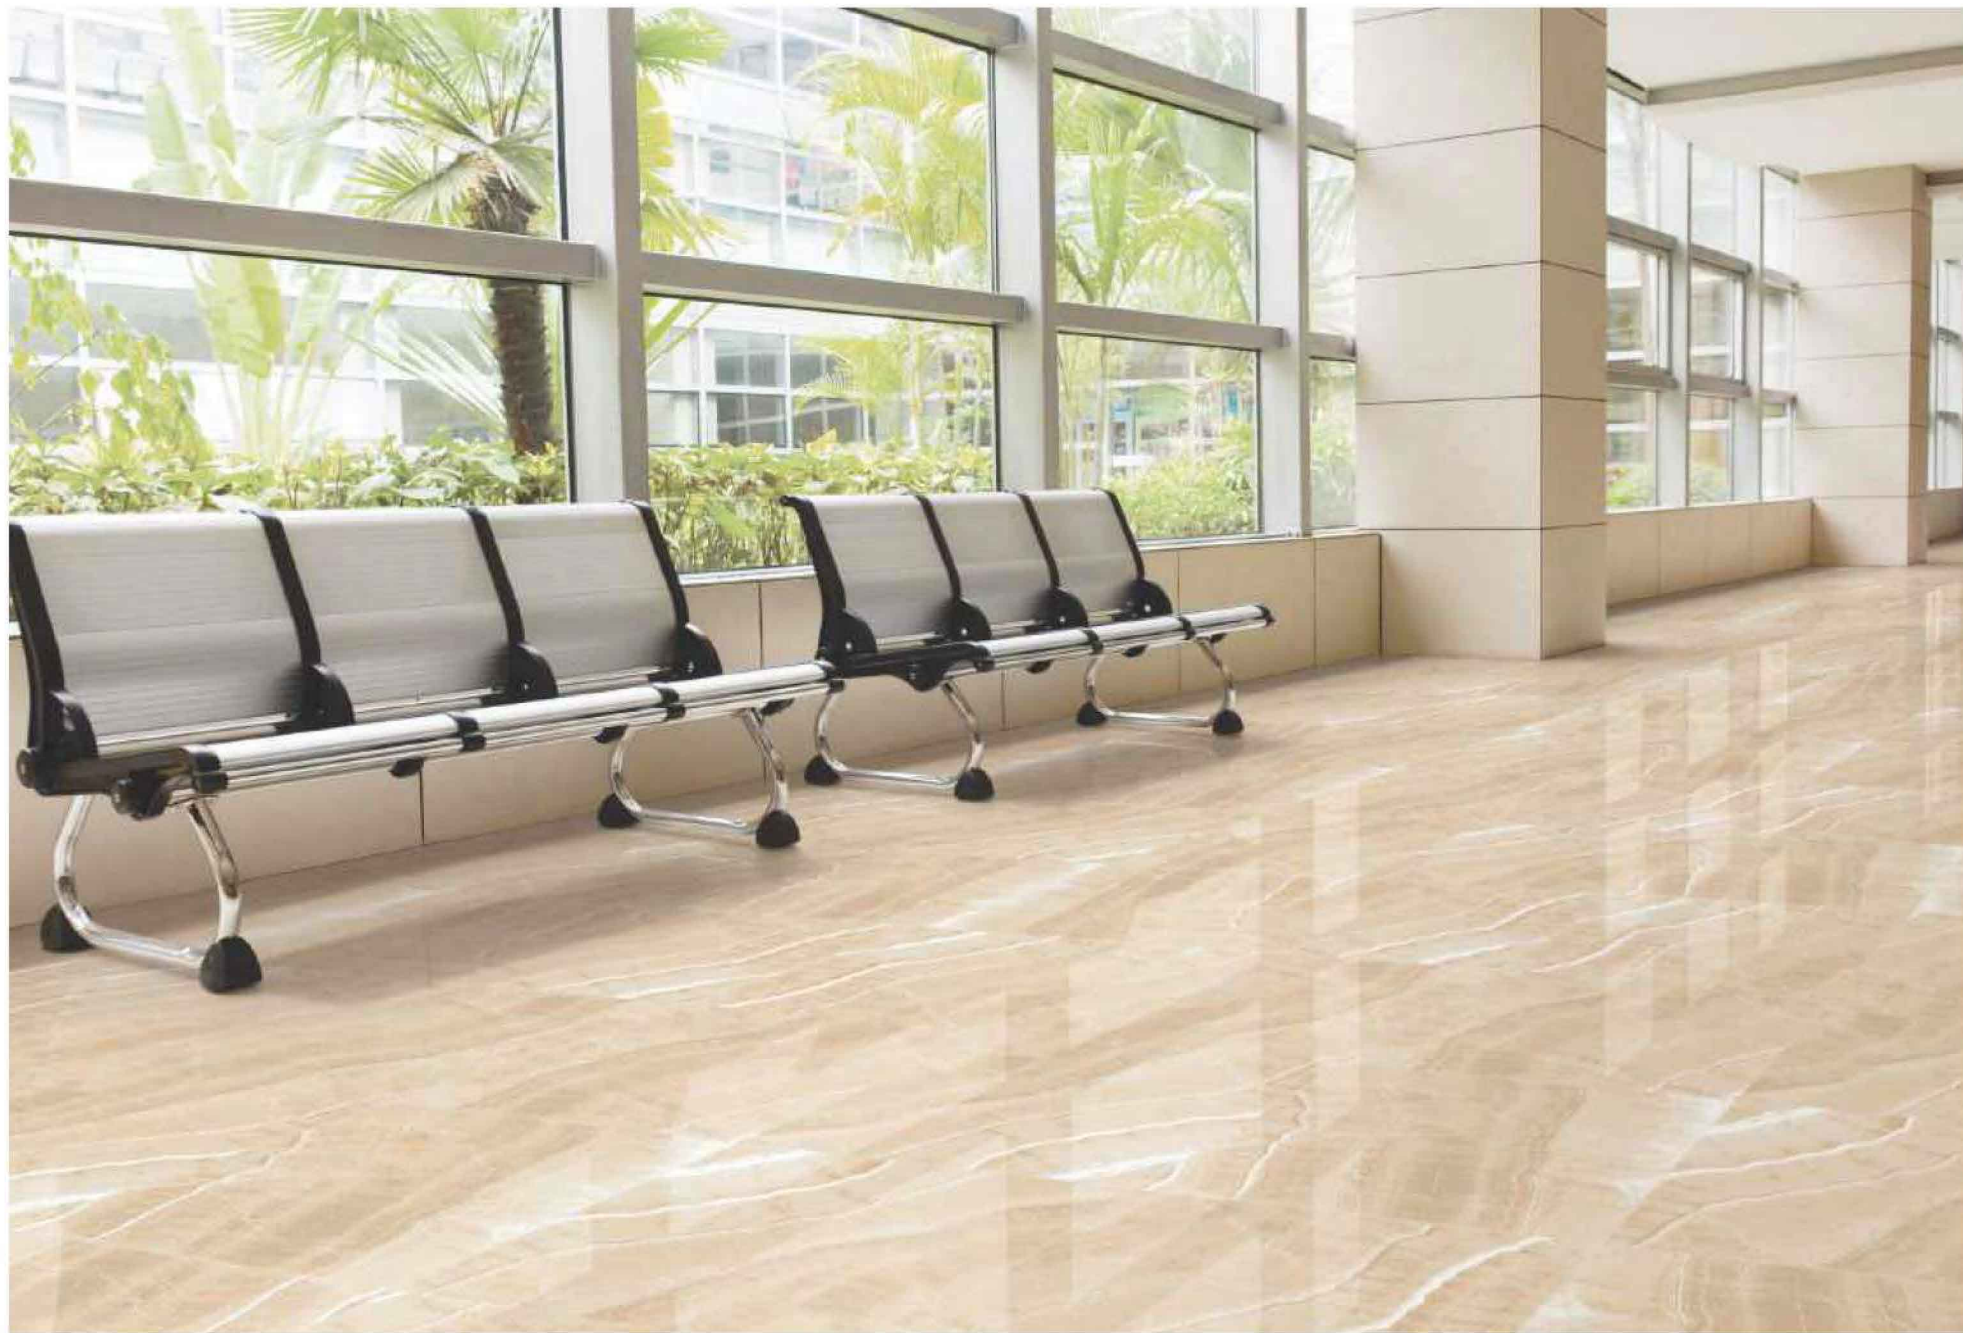

GLAZED
VITRIFIED TILES
**600x
600mm**

KALARIYA

Random Face

PONITA VERDE
HIGH GLOSS FINISH

EURO PALLET PACKING

Size	Pcs. Per Box	Sq. Mtr. Per Box	Sq. Ft. Per Box	Weight Per Box In Kgs. (approx)	Sq. Mtr. Per Container	Total Boxes Per Container	Boxes Per Pallet	Total Pallets Per Cont	Thickness (mm) (approx)	Weight / CTN (approx)
60x60cm	4 pcs.	1.44	15.5	27.5	1440.00	1000	50	20	9.00	27500