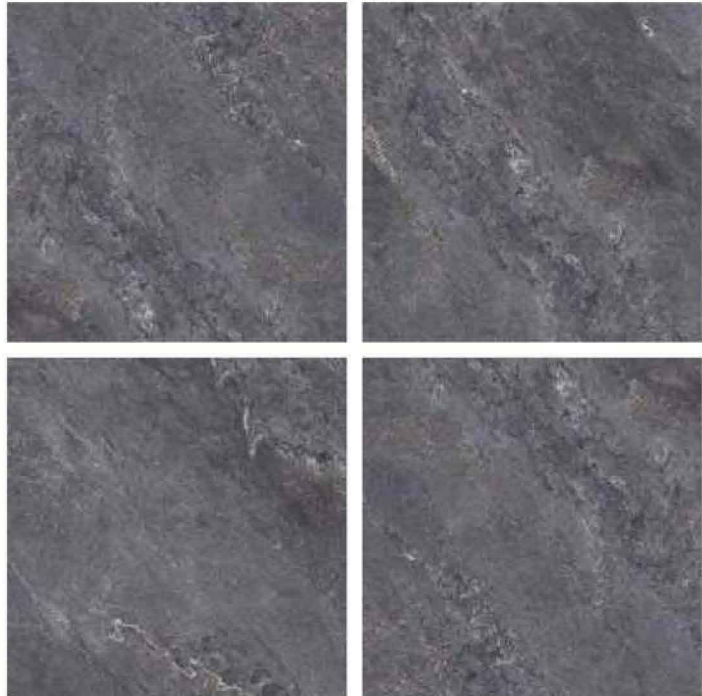

GLAZED
VITRIFIED TILES
**600x
600mm**

KALARIYA

Random Face