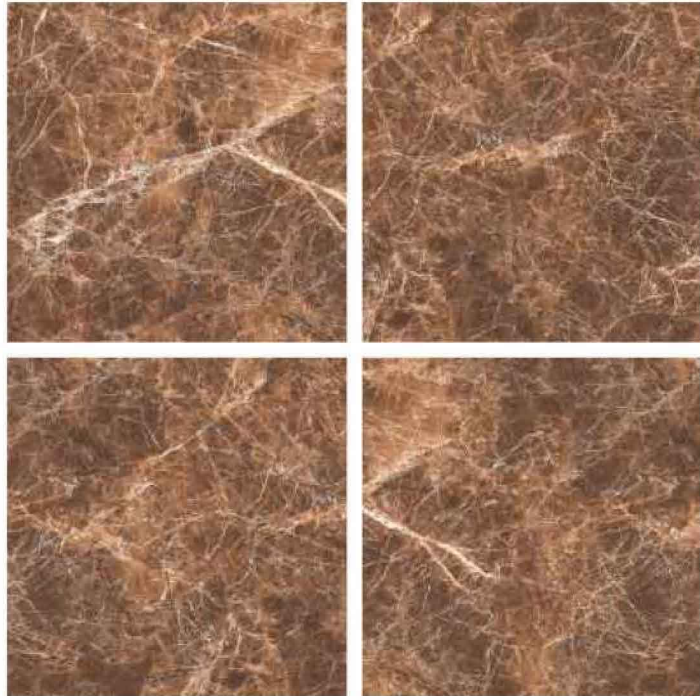

GLAZED
VITRIFIED TILES
**600x
600mm**

KALARIYA

Random Face