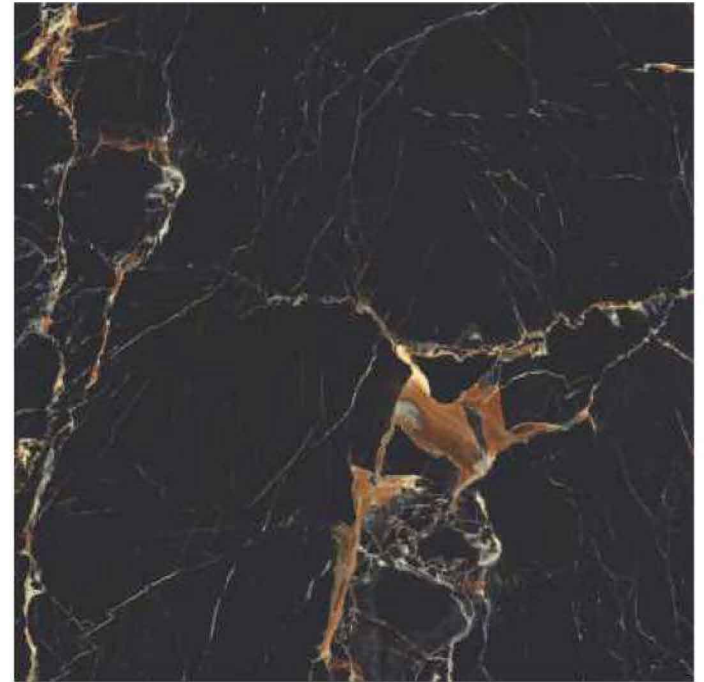

EURO PALLET PACKING

Size	Pcs. Per Box	Sq. Mtr. Per Box	Sq. Ft. Per Box	Weight Per Box In Kgs. (approx)	Sq. Mtr. Per Container	Total Boxes Per Container	Boxes Per Pallet	Total Pallets Per Cont	Thickness (mm) (approx)	Weight / CTN (approx)
60x60cm	4 pcs.	1.44	15.5	27.5	1440.00	1000	50	20	9.00	27500