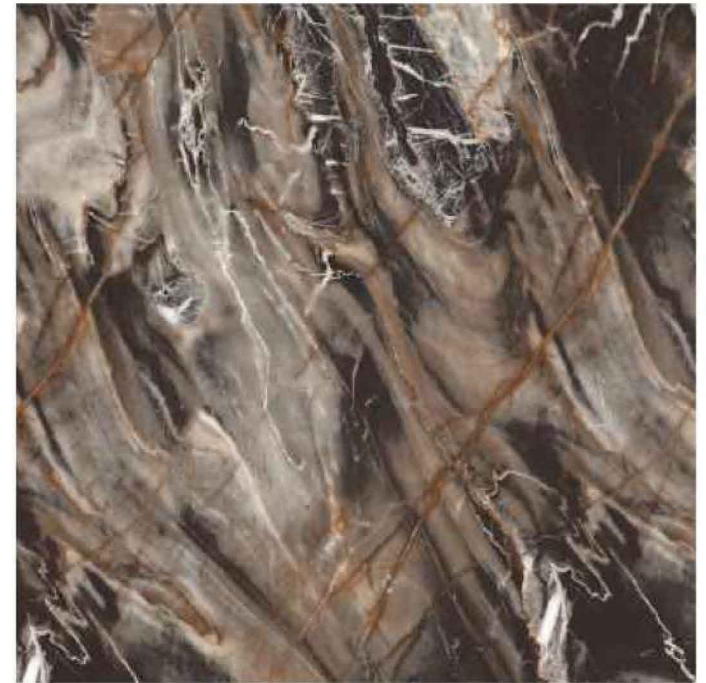

EURO PALLET PACKING

Size	Pcs. Per Box	Sq. Mtr. Per Box	Sq. Ft. Per Box	Weight Per Box In Kgs. (approx)	Sq. Mtr. Per Container	Total Boxes Per Container	Boxes Per Pallet	Total Pallets Per Cont	Thickness (mm) (approx)	Weight / CTN (approx)
60x60cm	4 pcs.	1.44	15.5	27.5	1440.00	1000	50	20	9.00	27500