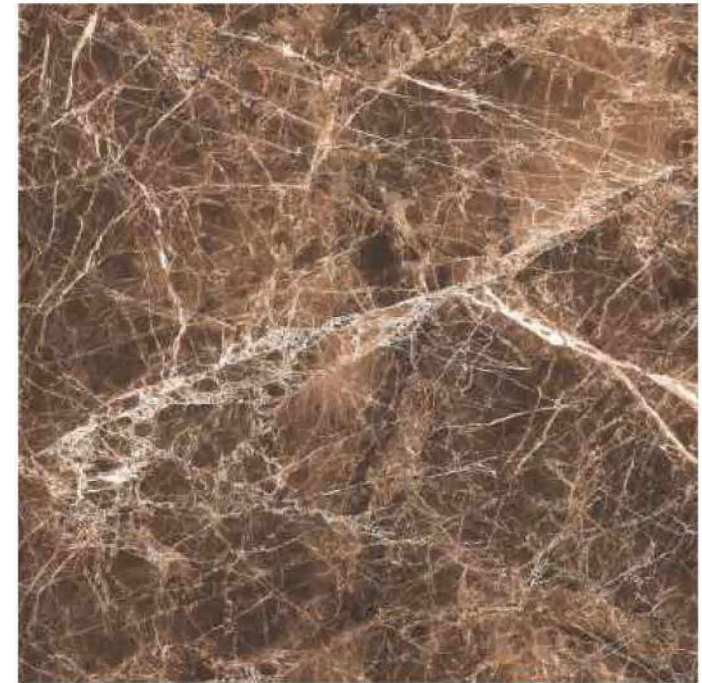

EURO PALLET PACKING

Size	Pcs. Per Box	Sq. Mtr. Per Box	Sq. Ft. Per Box	Weight Per Box In Kgs. (approx)	Sq. Mtr. Per Container	Total Boxes Per Container	Boxes Per Pallet	Total Pallets Per Cont	Thickness (mm) (approx)	Weight / CTN (approx)
60x60cm	4 pcs.	1.44	15.5	27.5	1440.00	1000	50	20	9.00	27500