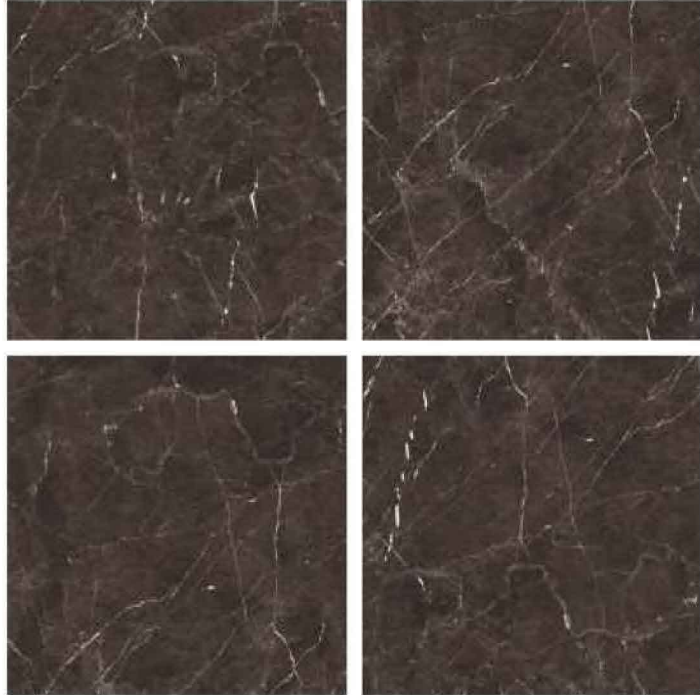

GLAZED
VITRIFIED TILES

600x
600mm

Random Face

KALARIYA