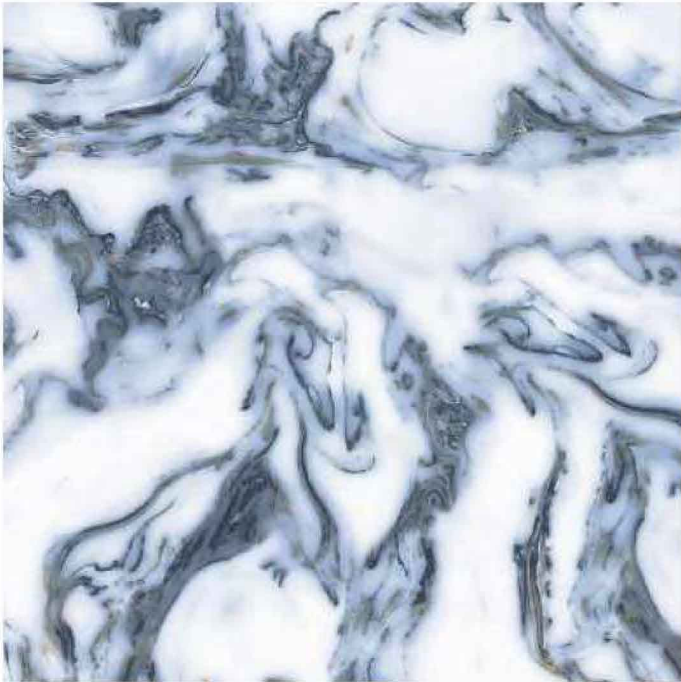

EURO PALLET PACKING

Size	Pcs. Per Box	Sq. Mtr. Per Box	Sq. Ft. Per Box	Weight Per Box In Kgs. (approx)	Sq. Mtr. Per Container	Total Boxes Per Container	Boxes Per Pallet	Total Pallets Per Cont	Thickness (mm) (approx)	Weight / CTN (approx)
60x60cm	4 pcs.	1.44	15.5	27.5	1440.00	1000	50	20	9.00	27500