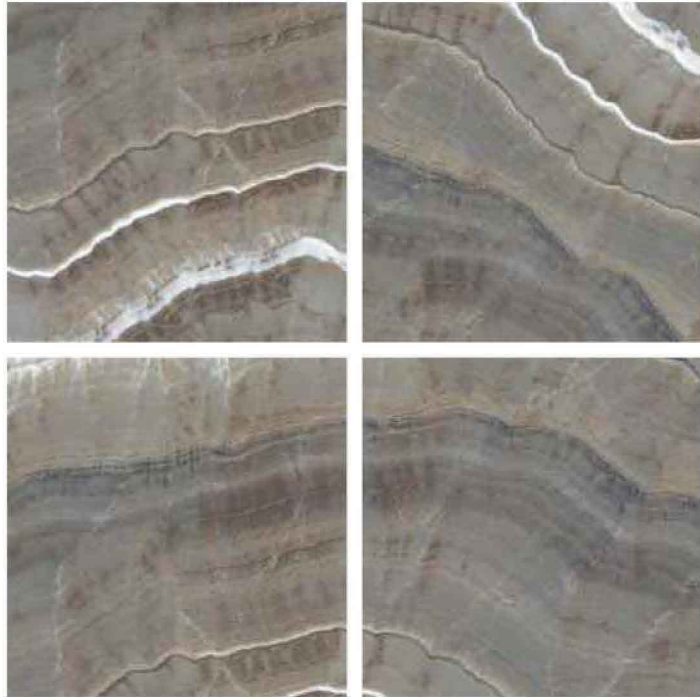

GLAZED
VITRIFIED TILES
**600x
600mm**

KALARIYA

Random Face