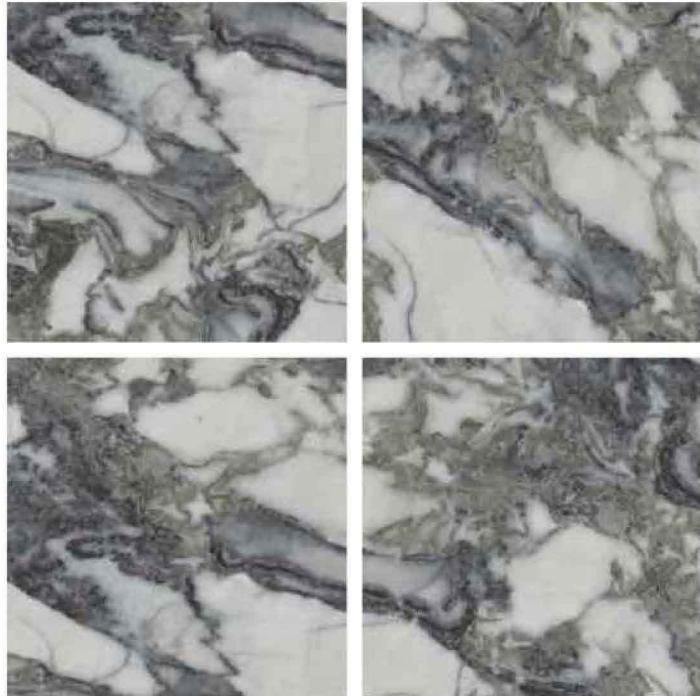

GLAZED
VITRIFIED TILES
**600x
600mm**

KALARIYA

Random Face