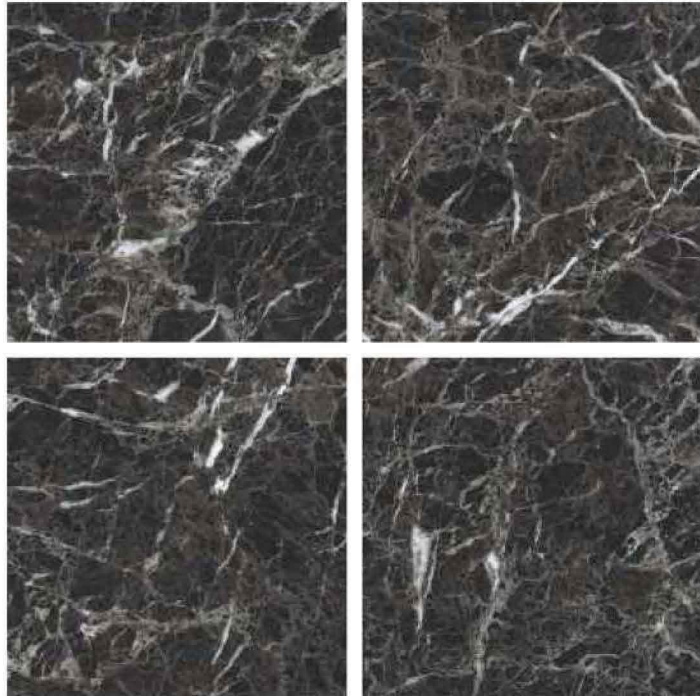

GLAZED
VITRIFIED TILES
**600x
600mm**

KALARIYA

Random Face