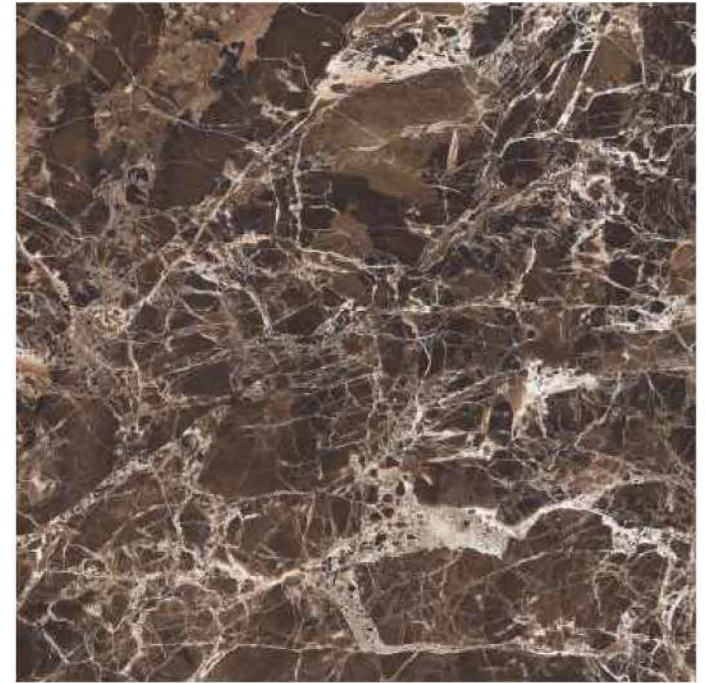

EURO PALLET PACKING

Size	Pcs. Per Box	Sq. Mtr. Per Box	Sq. Ft. Per Box	Weight Per Box In Kgs. (approx)	Sq. Mtr. Per Container	Total Boxes Per Container	Boxes Per Pallet	Total Pallets Per Cont	Thickness (mm) (approx)	Weight / CTN (approx)
60x60cm	4 pcs.	1.44	15.5	27.5	1440.00	1000	50	20	9.00	27500