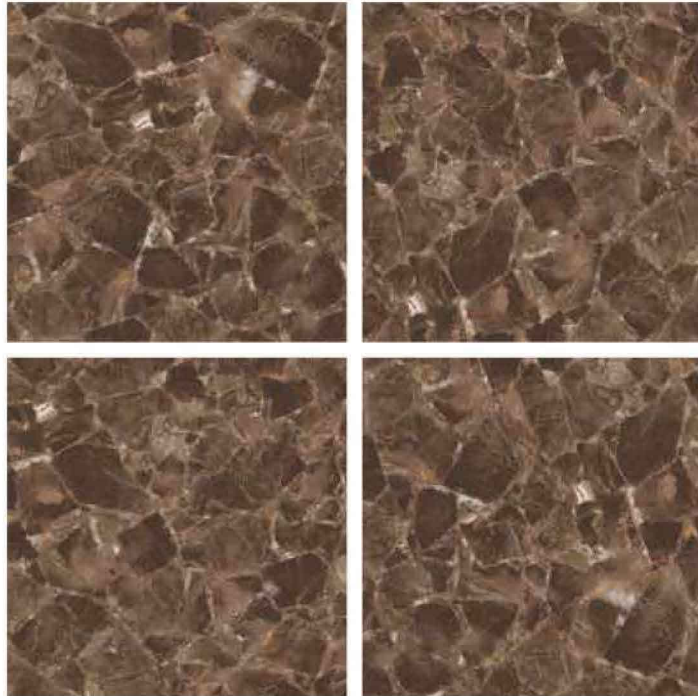

GLAZED
VITRIFIED TILES
**600x
600mm**

KALARIYA

Random Face