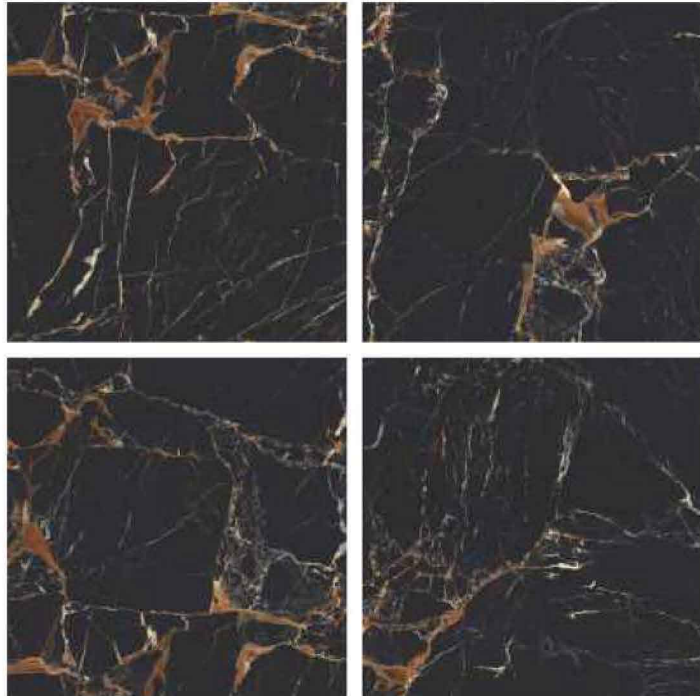

GLAZED
VITRIFIED TILES
**600x
600mm**

KALARIYA

Random Face