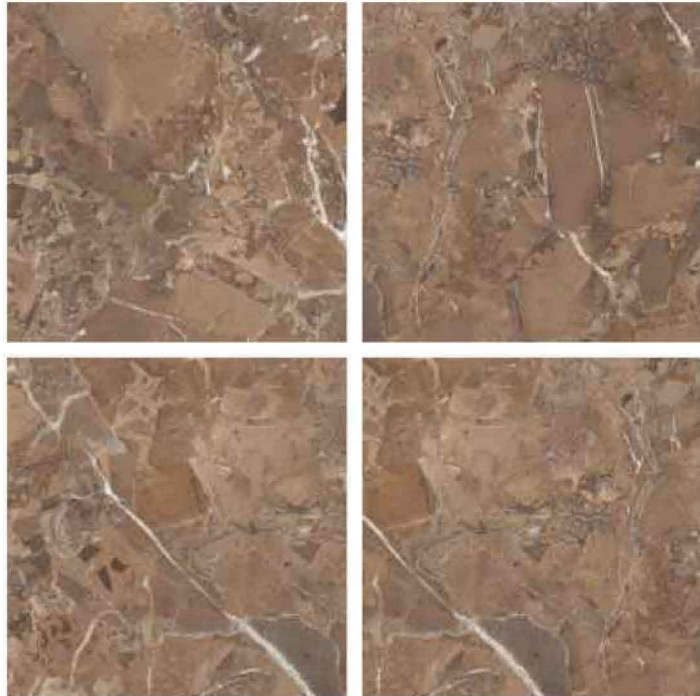

GLAZED
VITRIFIED TILES
**600x
600mm**

KALARIYA

Random Face