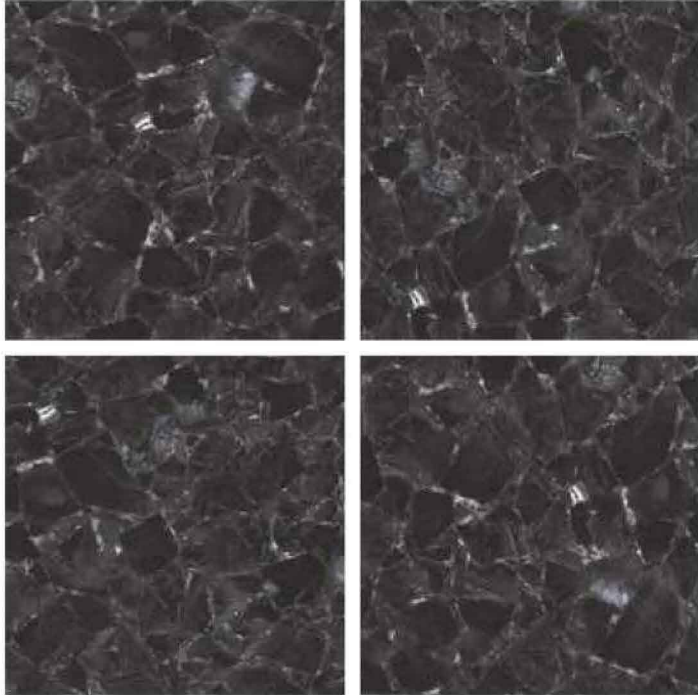

GLAZED
VITRIFIED TILES

600x
600mm

Random Face

KALARIYA