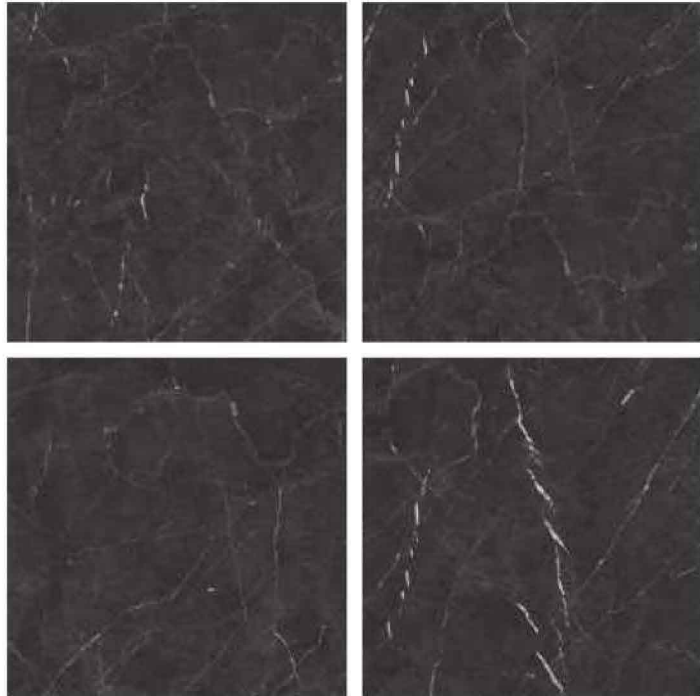

GLAZED
VITRIFIED TILES
**600x
600mm**

KALARIYA

Random Face