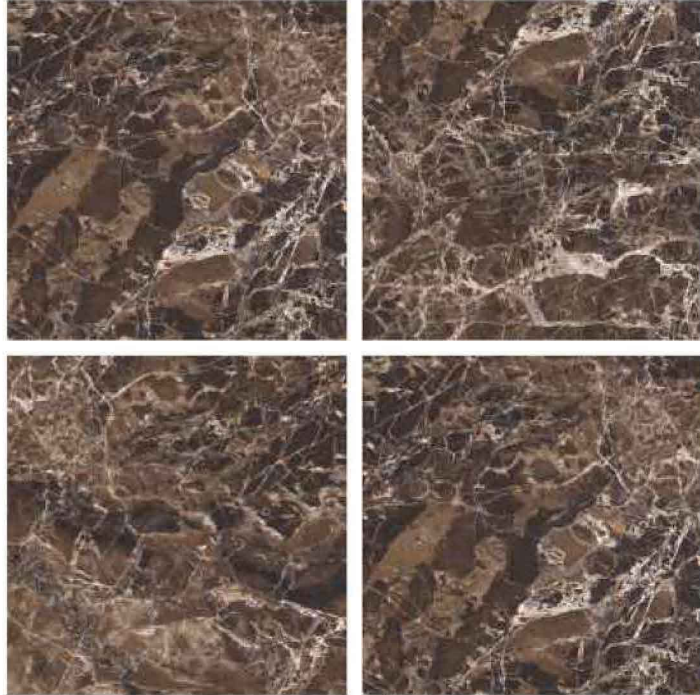

GLAZED
VITRIFIED TILES
**600x
600mm**

KALARIYA

Random Face