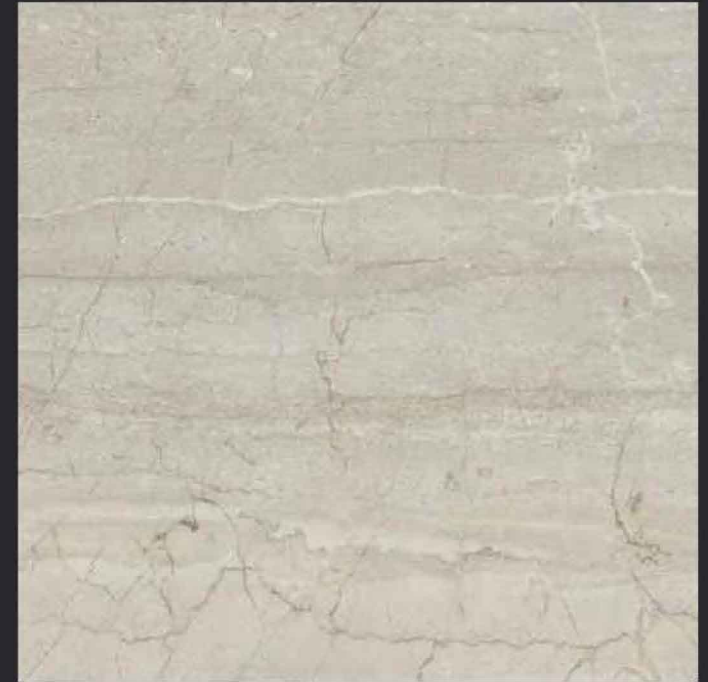

DINO GRIS

GLOSSY FINISH

EURO PALLET PACKING

Size	Pcs. Per Box	Sq. Mtr. Per Box	Sq. Ft. Per Box	Weight Per Box In Kgs. (approx)	Sq. Mtr. Per Container	Total Boxes Per Container	Boxes Per Pallet	Total Pallets Per Cont	Thickness (mm) (approx)	Weight / CTN (approx)
60x60cm	4 pcs.	1.44	15.5	27.5	1440.00	1000	50	20	9.00	27500