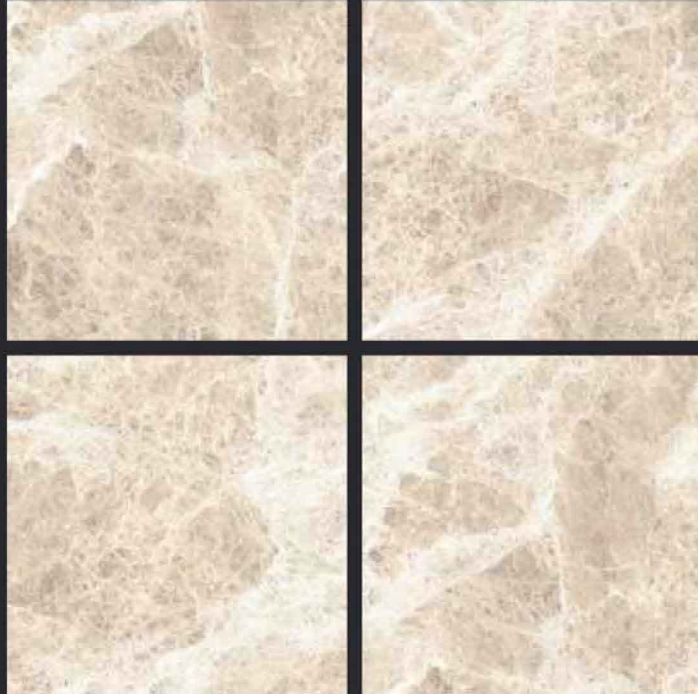

GLAZED
VITRIFIED TILES
**600x
600mm**

KALARIYA

Random Face