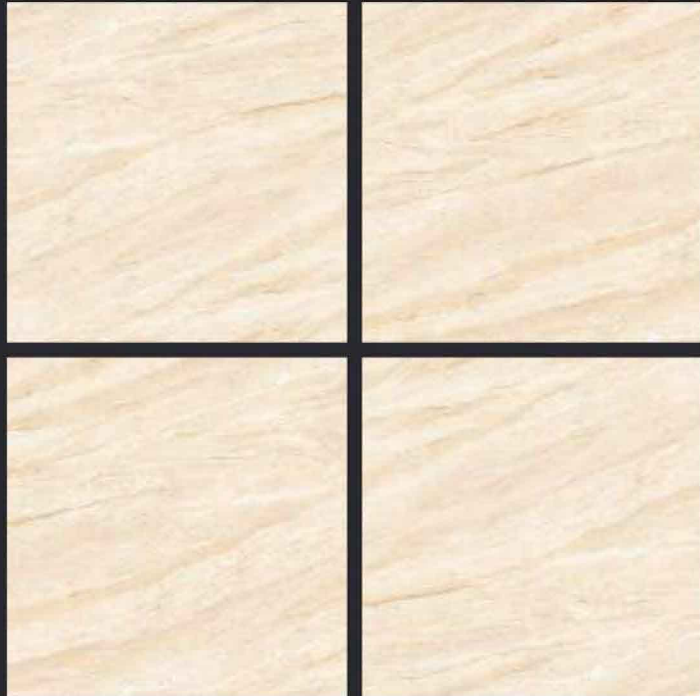

GLAZED
VITRIFIED TILES
**600x
600mm**

KALARIYA

Random Face