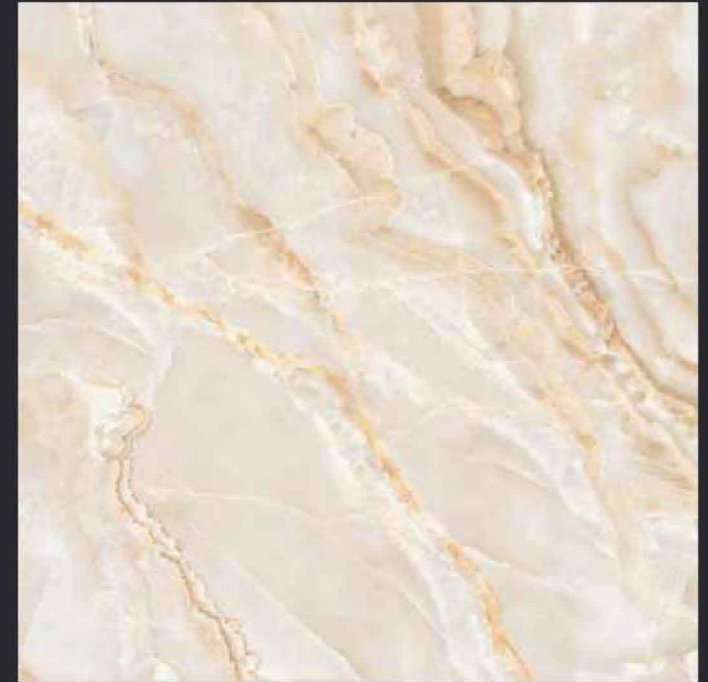

GOLD ONYX

GLOSSY FINISH

EURO PALLET PACKING

Size	Pcs. Per Box	Sq. Mtr. Per Box	Sq. Ft. Per Box	Weight Per Box In Kgs. (approx)	Sq. Mtr. Per Container	Total Boxes Per Container	Boxes Per Pallet	Total Pallets Per Cont	Thickness (mm) (approx)	Weight / CTN (approx)
60x60cm	4 pcs.	1.44	15.5	27.5	1440.00	1000	50	20	9.00	27500