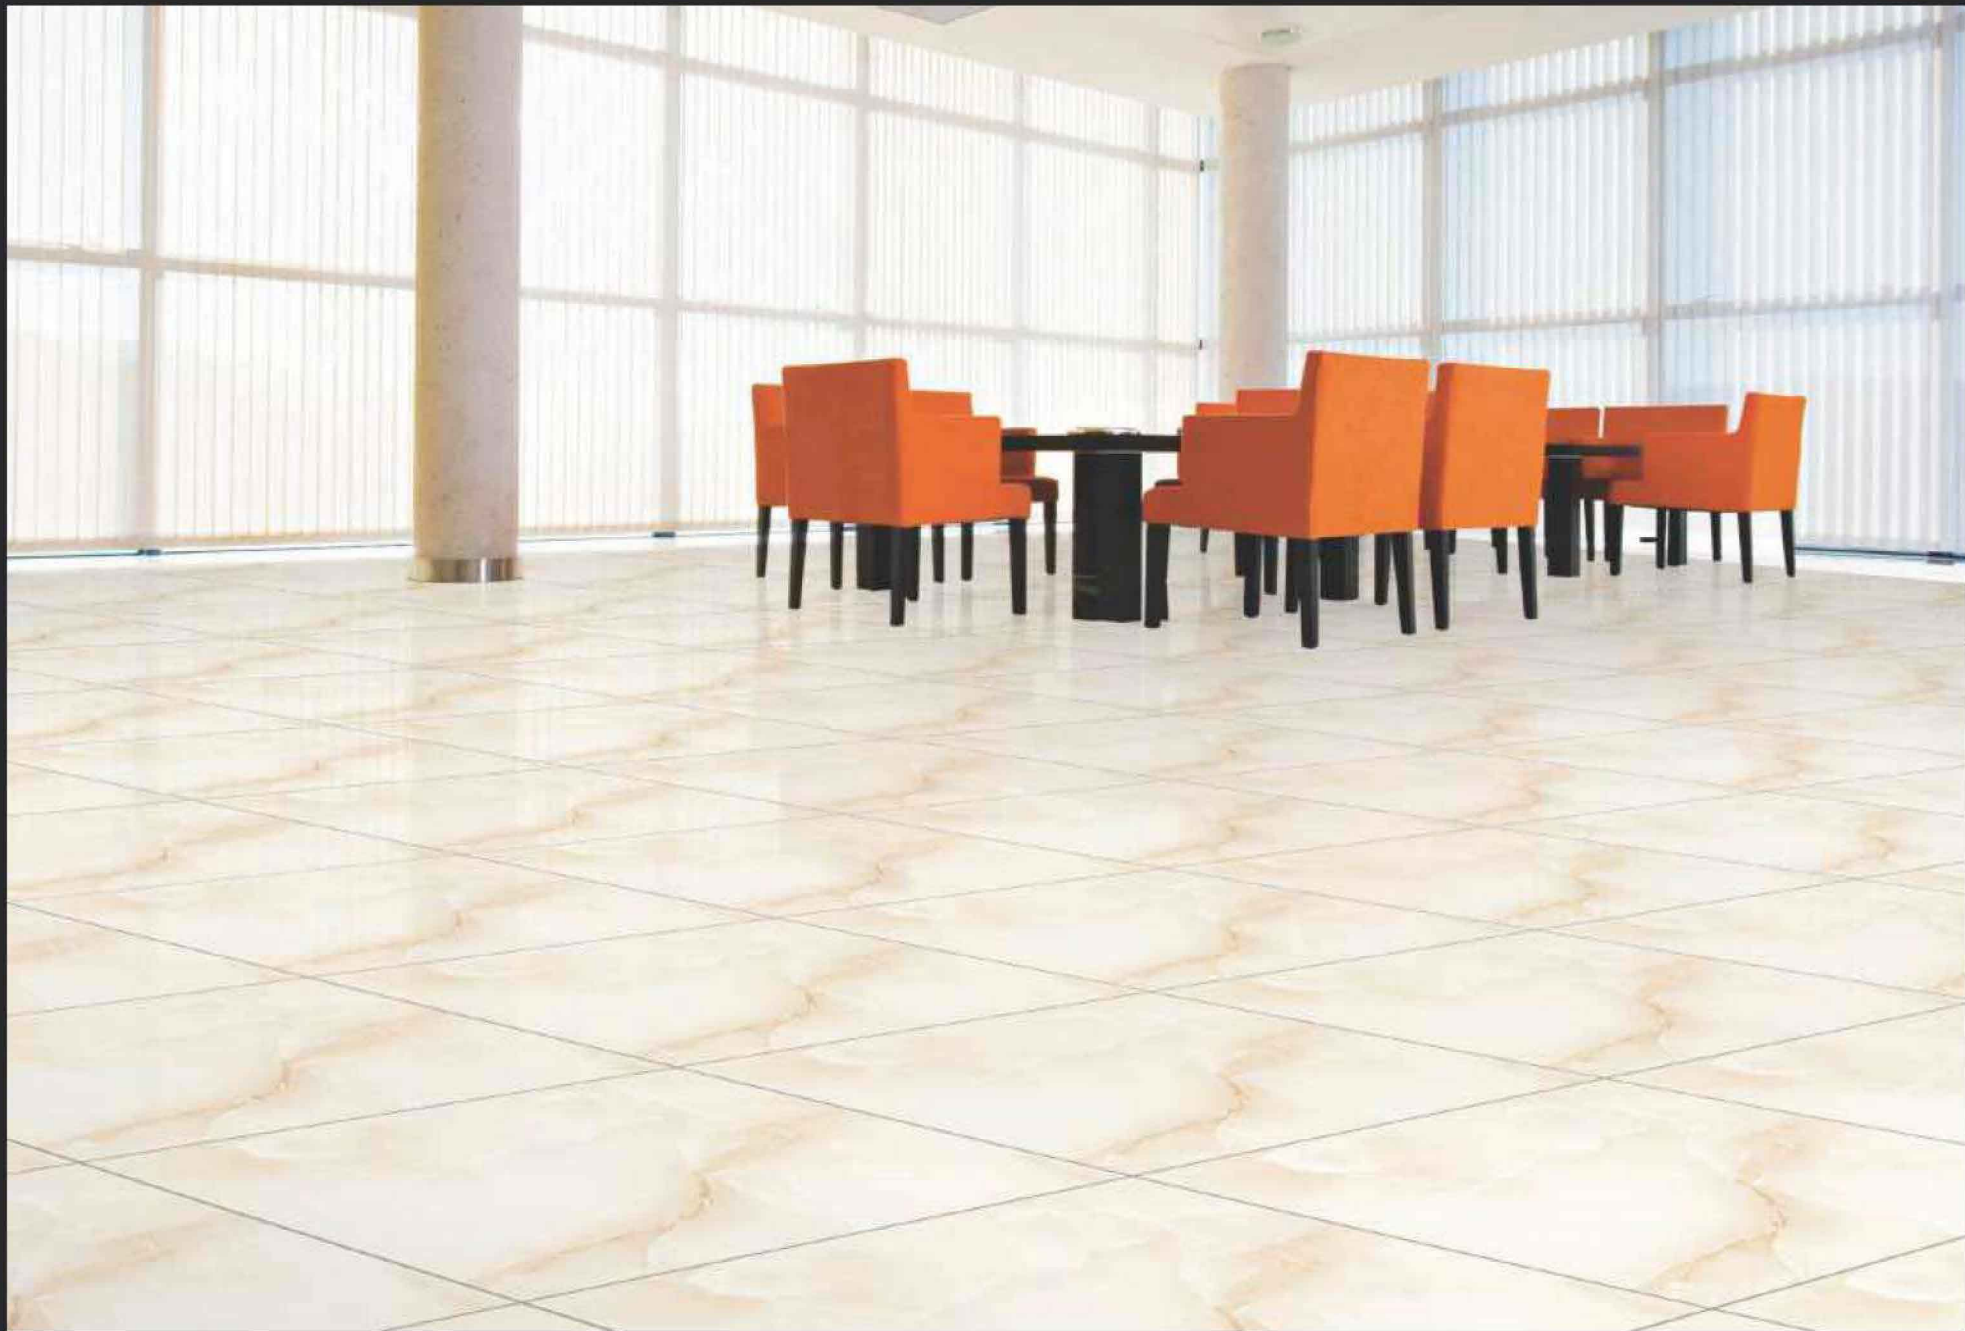

GLAZED
VITRIFIED TILES
**600x
600mm**

KALARIYA

FLAMANT BEIGE

GLOSSY FINISH

EURO PALLET PACKING

Size	Pcs. Per Box	Sq. Mtr. Per Box	Sq. Ft. Per Box	Weight Per Box In Kgs. (approx)	Sq. Mtr. Per Container	Total Boxes Per Container	Boxes Per Pallet	Total Pallets Per Cont	Thickness (mm) (approx)	Weight / CTN (approx)
60x60cm	4 pcs.	1.44	15.5	27.5	1440.00	1000	50	20	9.00	27500