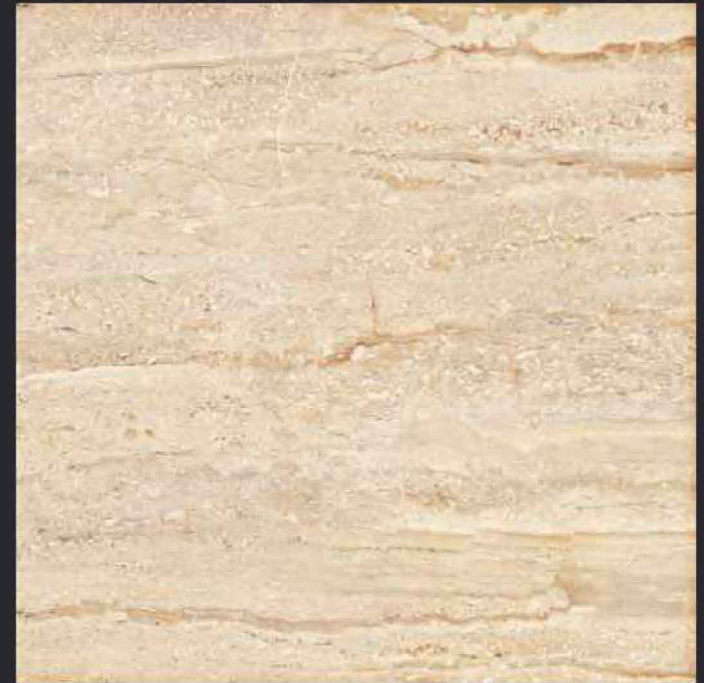

DAINO BEIGE

GLOSSY FINISH

EURO PALLET PACKING

Size	Pcs. Per Box	Sq. Mtr. Per Box	Sq. Ft. Per Box	Weight Per Box In Kgs. (approx)	Sq. Mtr. Per Container	Total Boxes Per Container	Boxes Per Pallet	Total Pallets Per Cont	Thickness (mm) (approx)	Weight / CTN (approx)
60x60cm	4 pcs.	1.44	15.5	27.5	1440.00	1000	50	20	9.00	27500