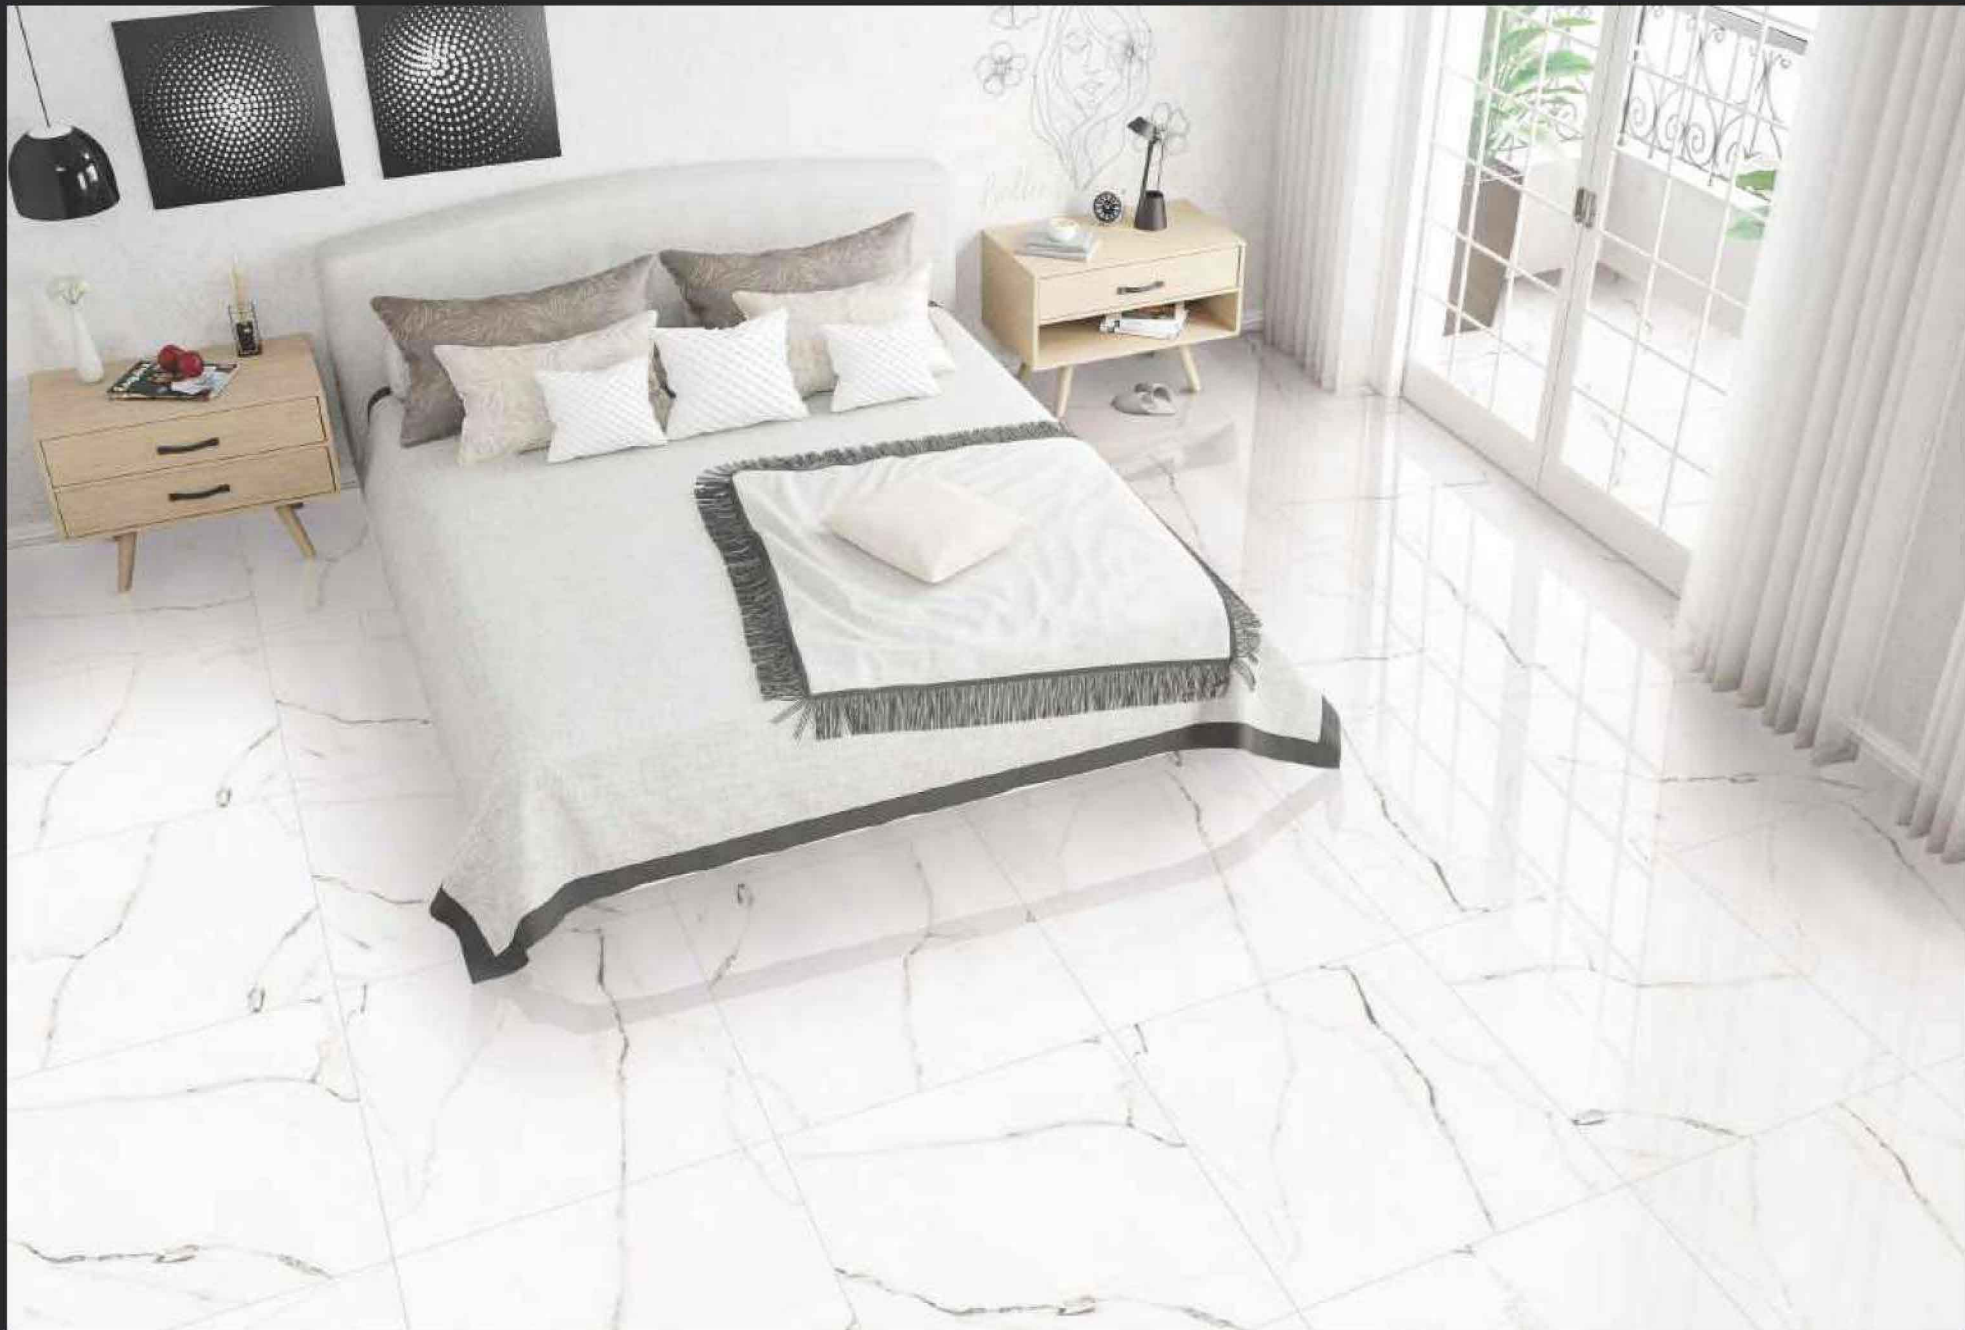

GLAZED
VITRIFIED TILES
**600x
600mm**

KALARIYA

Random Face

ELVINE BEIGE

GLOSSY FINISH

EURO PALLET PACKING

Size	Pcs. Per Box	Sq. Mtr. Per Box	Sq. Ft. Per Box	Weight Per Box In Kgs. (approx)	Sq. Mtr. Per Container	Total Boxes Per Container	Boxes Per Pallet	Total Pallets Per Cont	Thickness (mm) (approx)	Weight / CTN (approx)
60x60cm	4 pcs.	1.44	15.5	27.5	1440.00	1000	50	20	9.00	27500