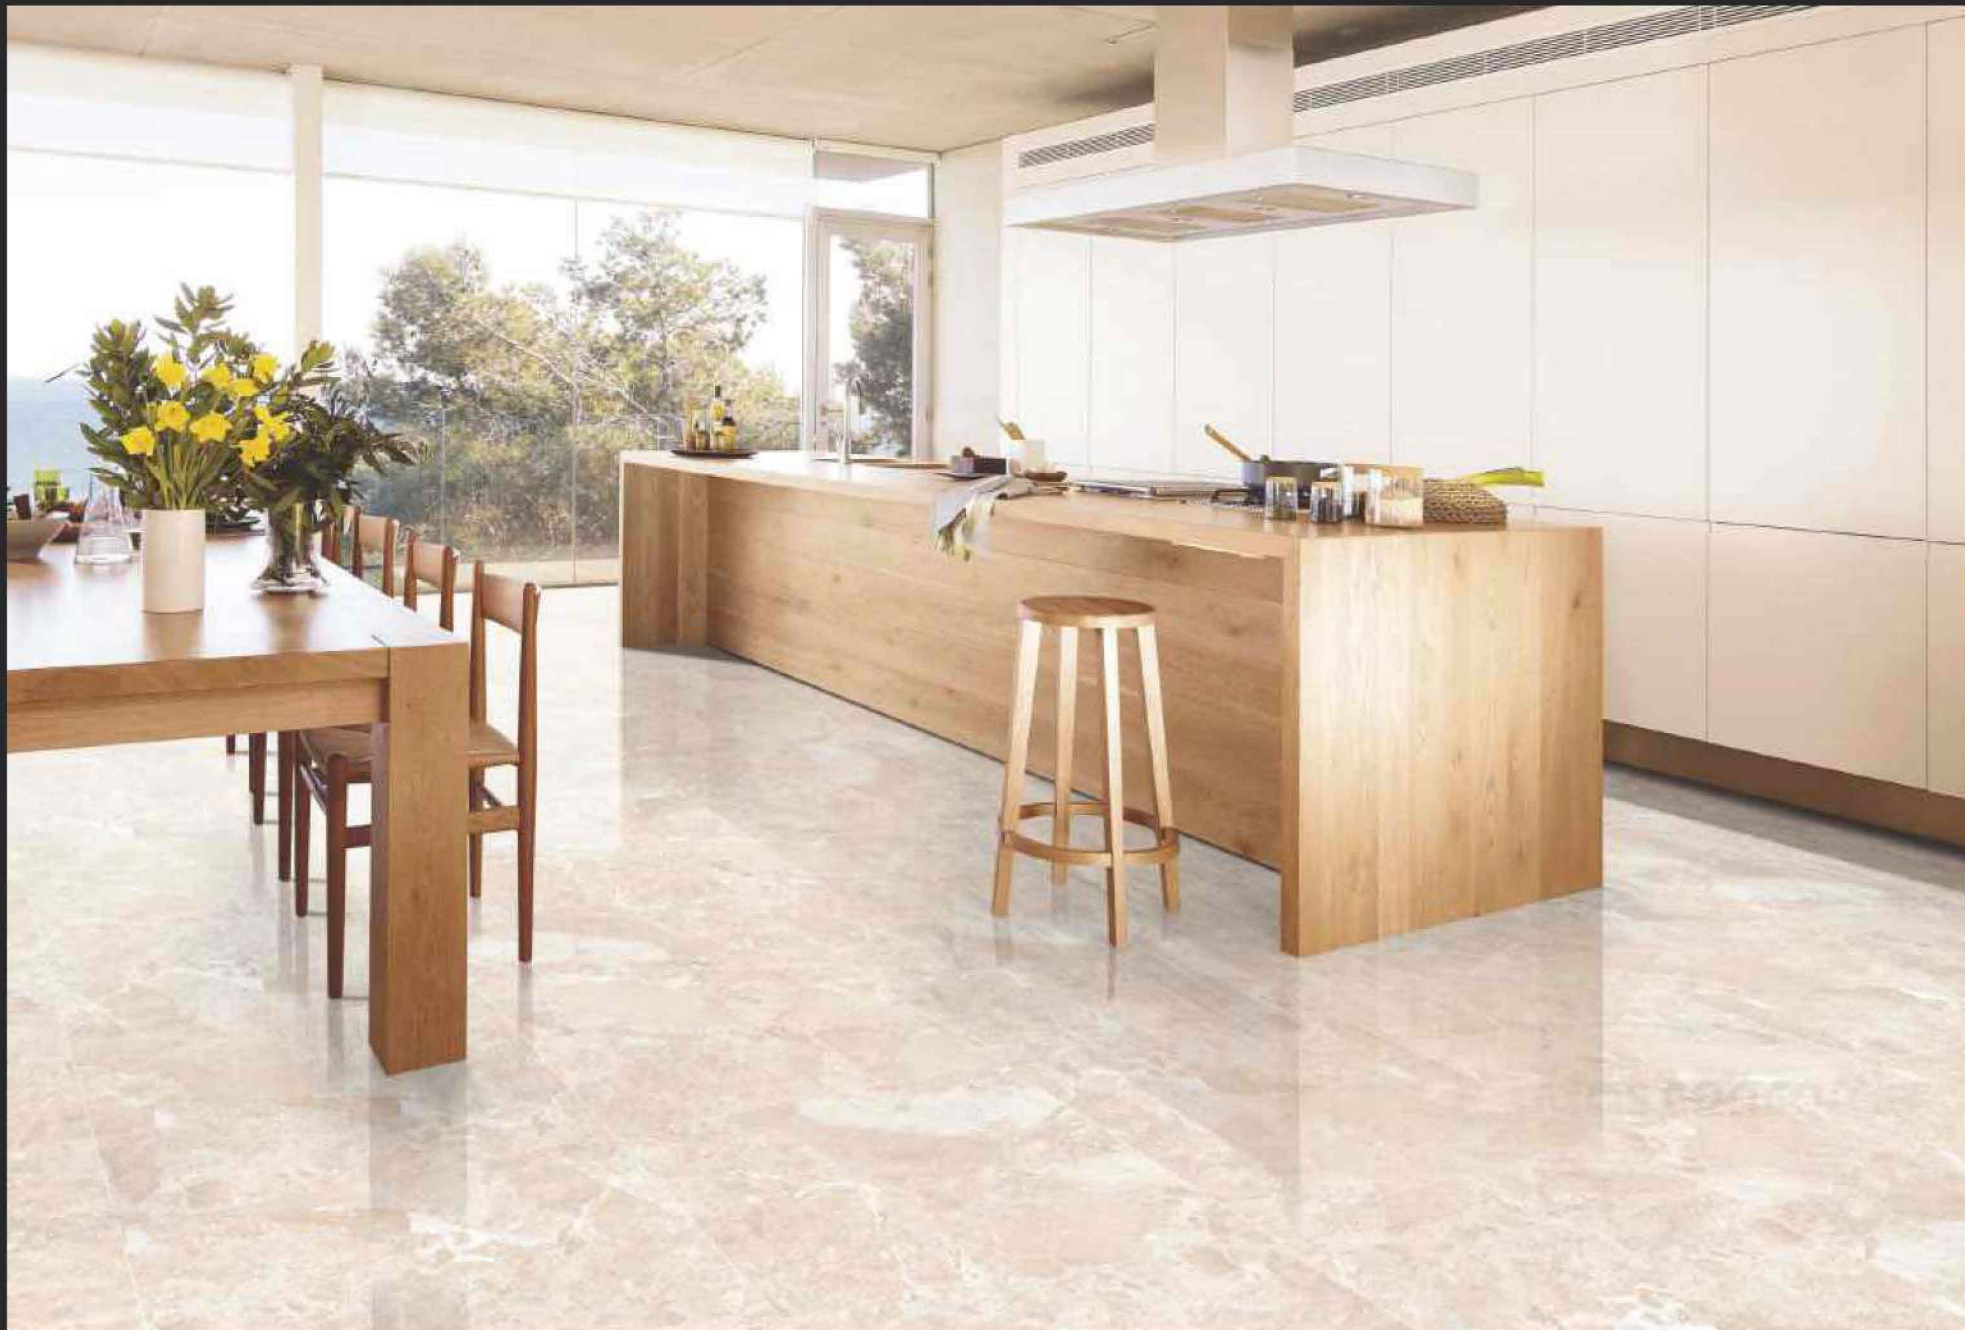

GLAZED
VITRIFIED TILES

600x
600mm

KALARIYA

Random Face

EMPERA BROWN

GLOSSY FINISH

EURO PALLET PACKING

Size	Pcs. Per Box	Sq. Mtr. Per Box	Sq. Ft. Per Box	Weight Per Box In Kgs. (approx)	Sq. Mtr. Per Container	Total Boxes Per Container	Boxes Per Pallet	Total Pallets Per Cont	Thickness (mm) (approx)	Weight / CTN (approx)
60x60cm	4 pcs.	1.44	15.5	27.5	1440.00	1000	50	20	9.00	27500