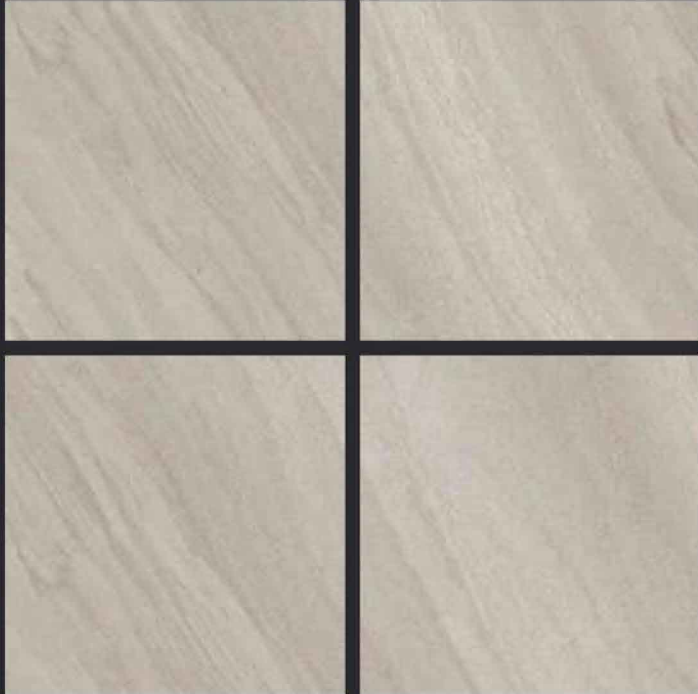

GLAZED
VITRIFIED TILES

600x
600mm

KALARIYA

Random Face