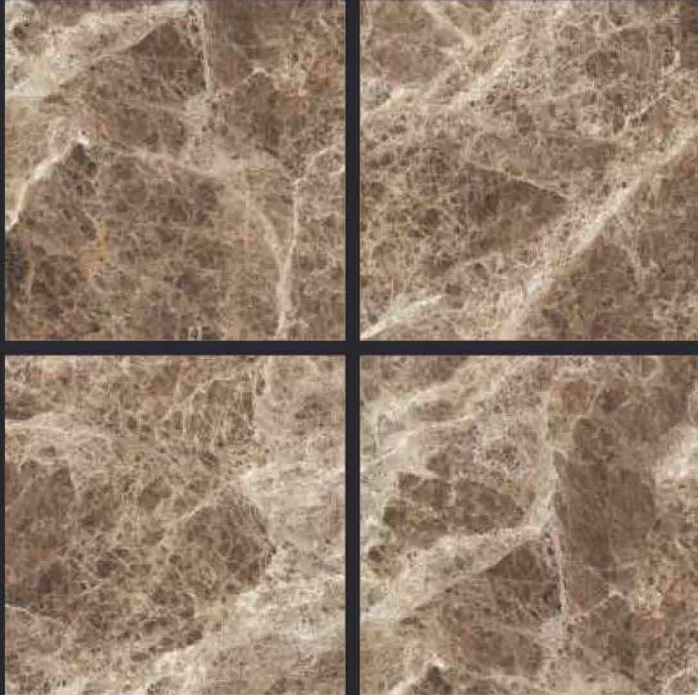

GLAZED
VITRIFIED TILES
**600x
600mm**

KALARIYA

Random Face