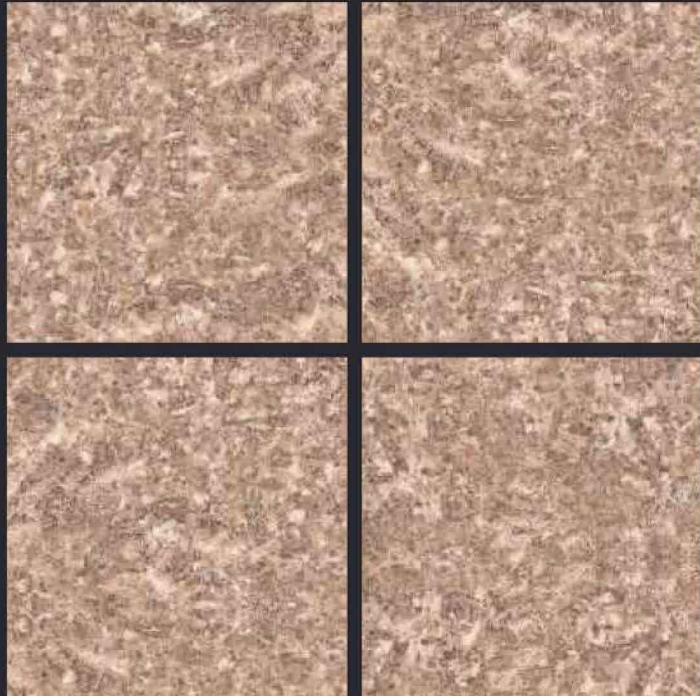

GLAZED
VITRIFIED TILES
**600x
600mm**

KALARIYA

Random Face