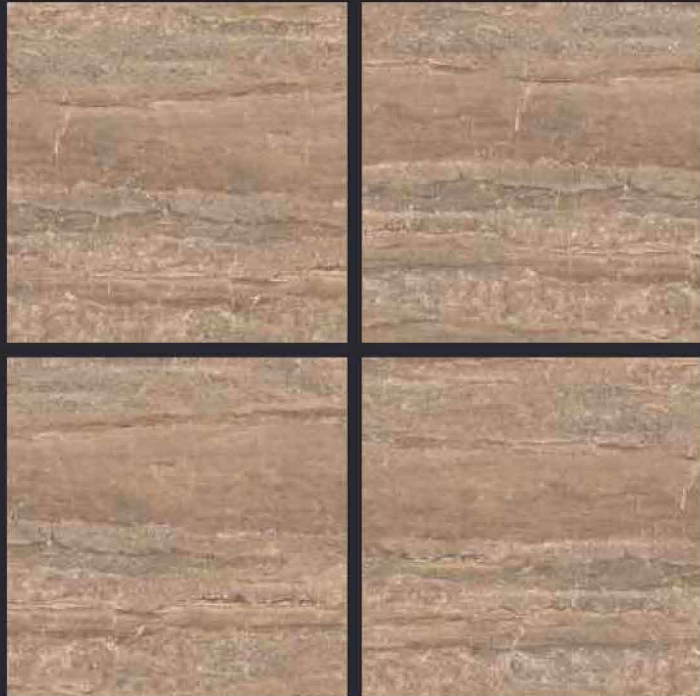

GLAZED
VITRIFIED TILES
**600x
600mm**

KALARIYA

Random Face