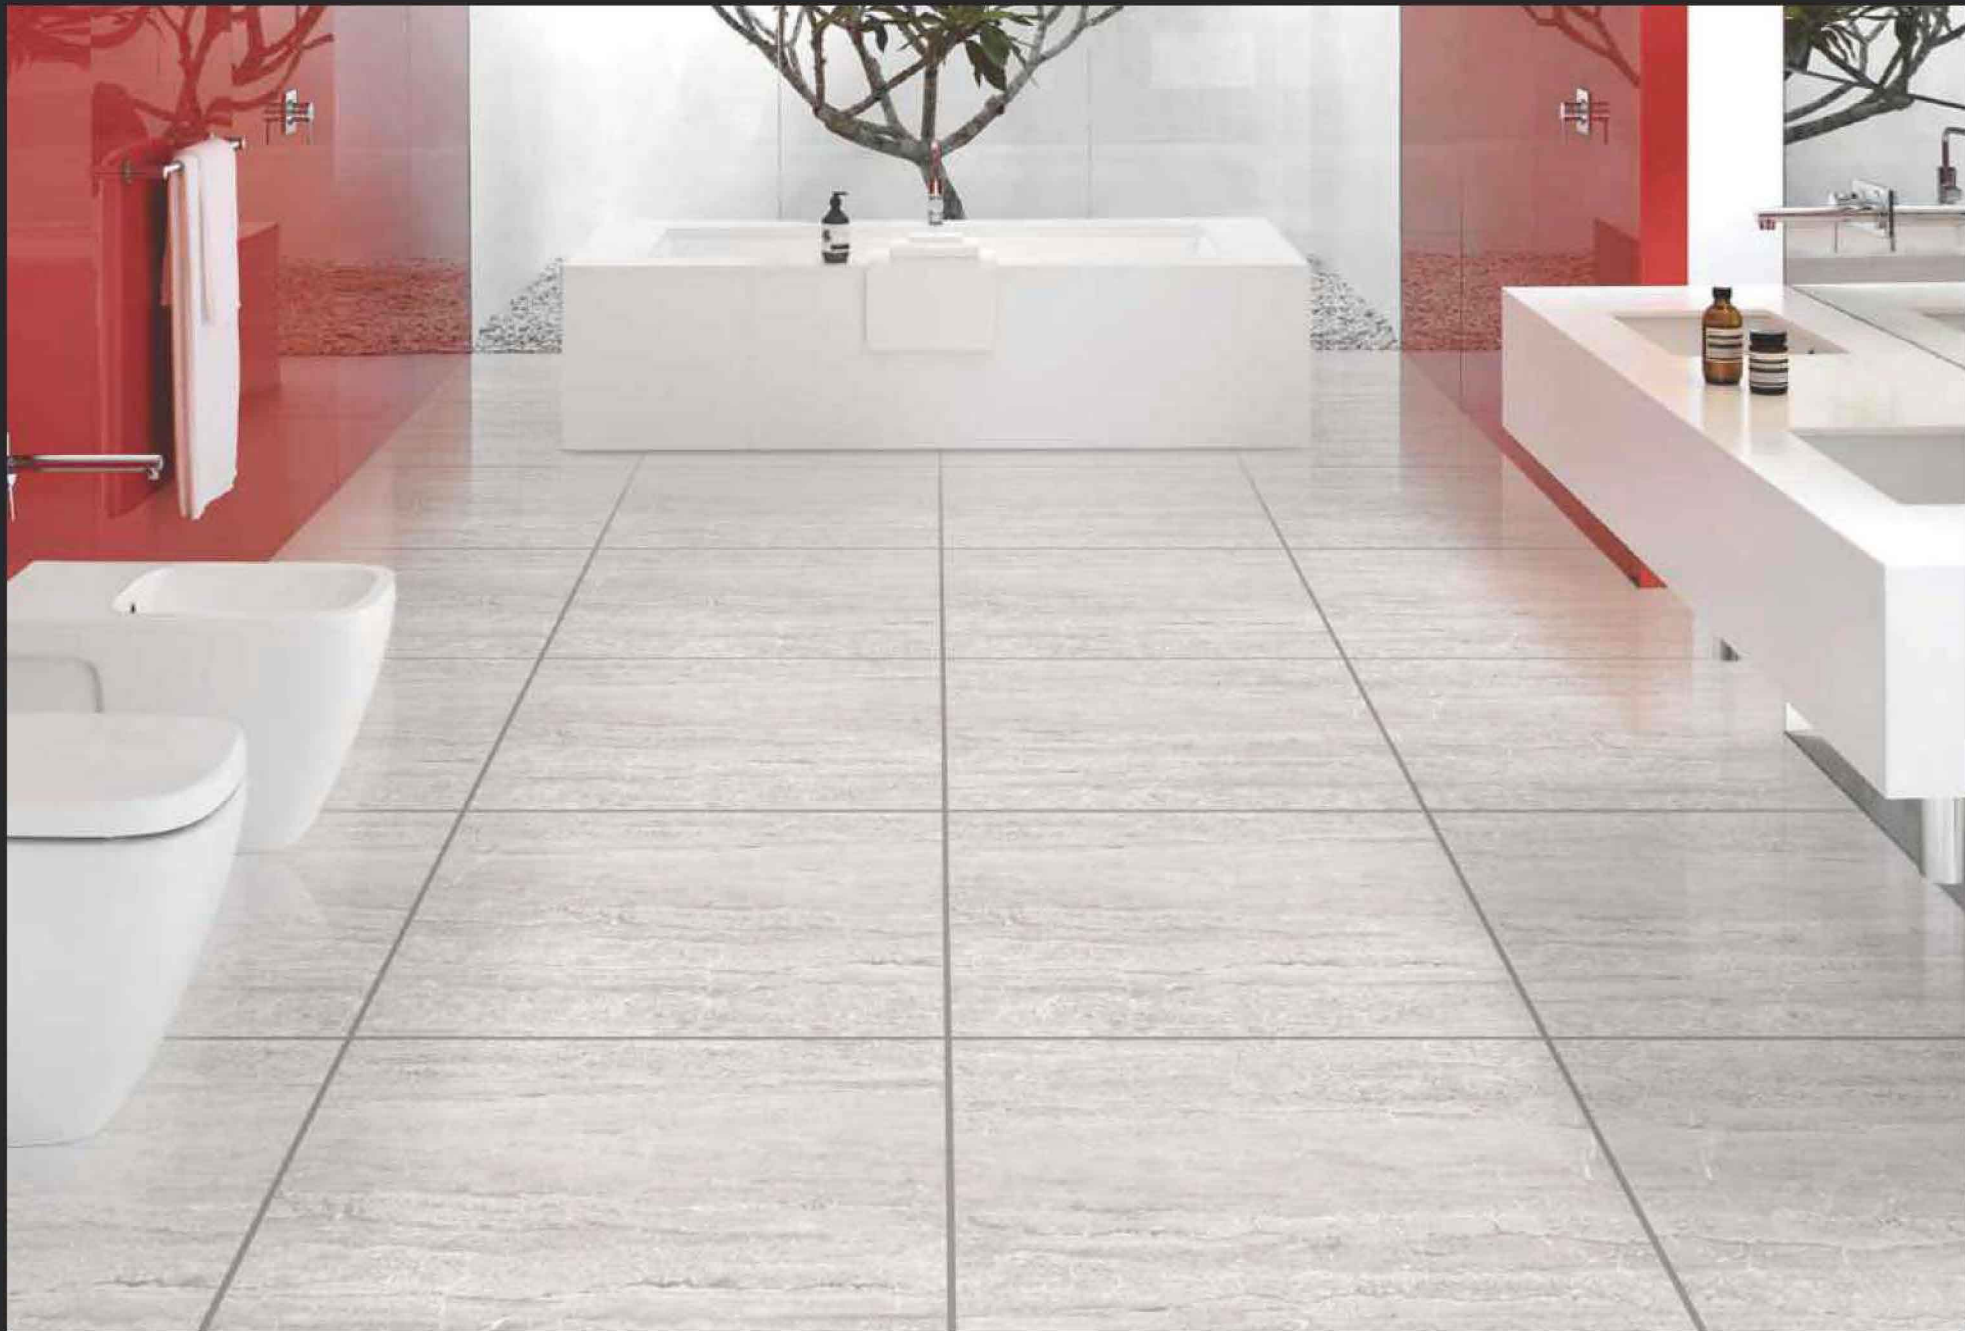

GLAZED  
VITRIFIED TILES  
**600x  
600mm**

**KALARIYA**

**LK LONELY WHITE**

**GLOSSY FINISH**

**EURO PALLET PACKING**

Size	Pcs. Per Box	Sq. Mtr. Per Box	Sq. Ft. Per Box	Weight Per Box In Kgs. (approx)	Sq. Mtr. Per Container	Total Boxes Per Container	Boxes Per Pallet	Total Pallets Per Cont	Thickness (mm) (approx)	Weight / CTN (approx)
60x60cm	4 pcs.	1.44	15.5	27.5	1440.00	1000	50	20	9.00	27500