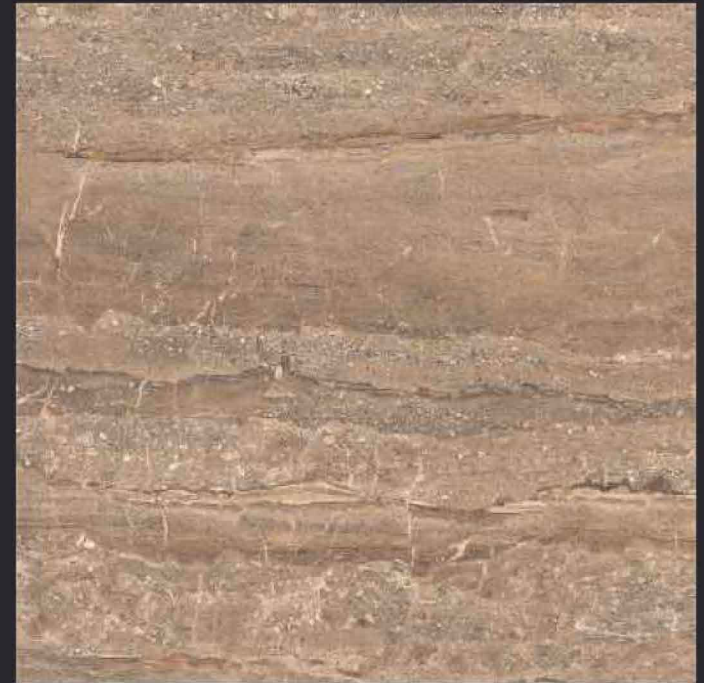

LINIA BROWN
GLOSSY FINISH

EURO PALLET PACKING

Size	Pcs. Per Box	Sq. Mtr. Per Box	Sq. Ft. Per Box	Weight Per Box In Kgs. (approx)	Sq. Mtr. Per Container	Total Boxes Per Container	Boxes Per Pallet	Total Pallets Per Cont	Thickness (mm) (approx)	Weight / CTN (approx)
60x60cm	4 pcs.	1.44	15.5	27.5	1440.00	1000	50	20	9.00	27500