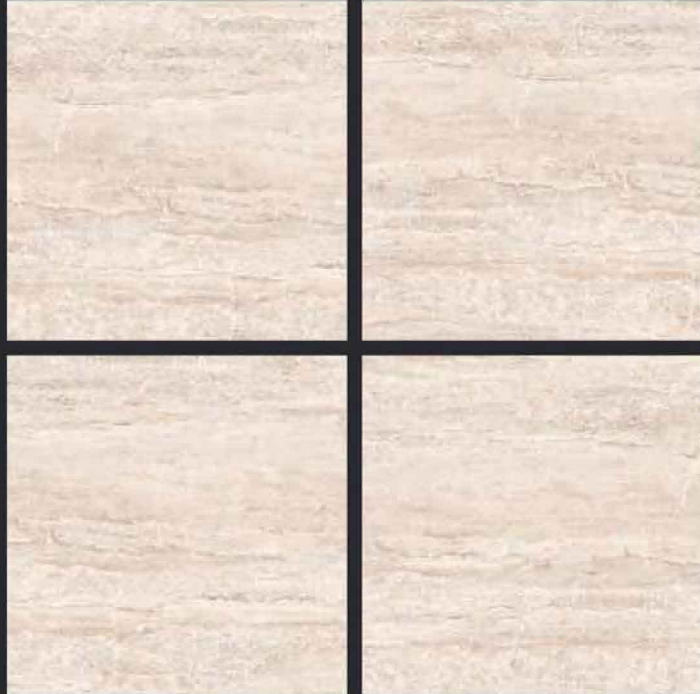

GLAZED
VITRIFIED TILES

600x
600mm

KALARIYA

Random Face