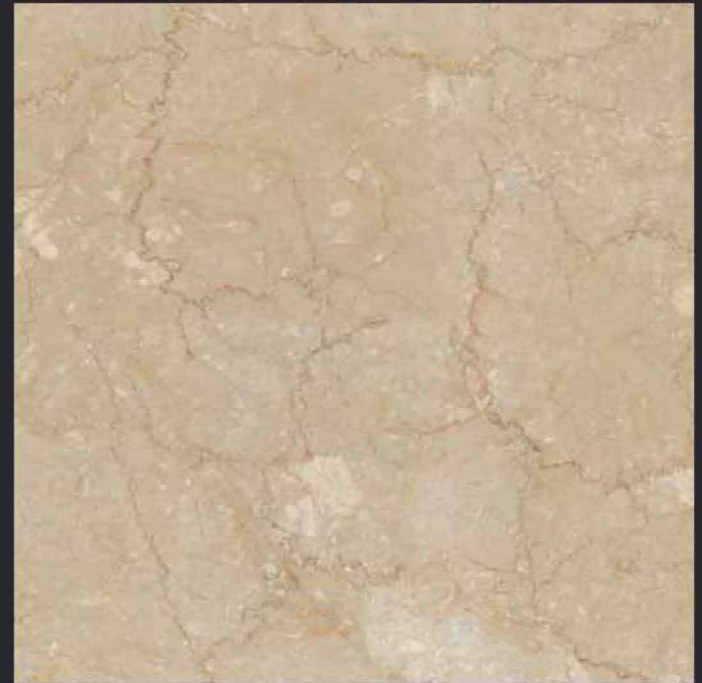

MARBO BOTTICHINO
GLOSSY FINISH

EURO PALLET PACKING

Size	Pcs. Per Box	Sq. Mtr. Per Box	Sq. Ft. Per Box	Weight Per Box In Kgs. (approx)	Sq. Mtr. Per Container	Total Boxes Per Container	Boxes Per Pallet	Total Pallets Per Cont	Thickness (mm) (approx)	Weight / CTN (approx)
60x60cm	4 pcs.	1.44	15.5	27.5	1440.00	1000	50	20	9.00	27500