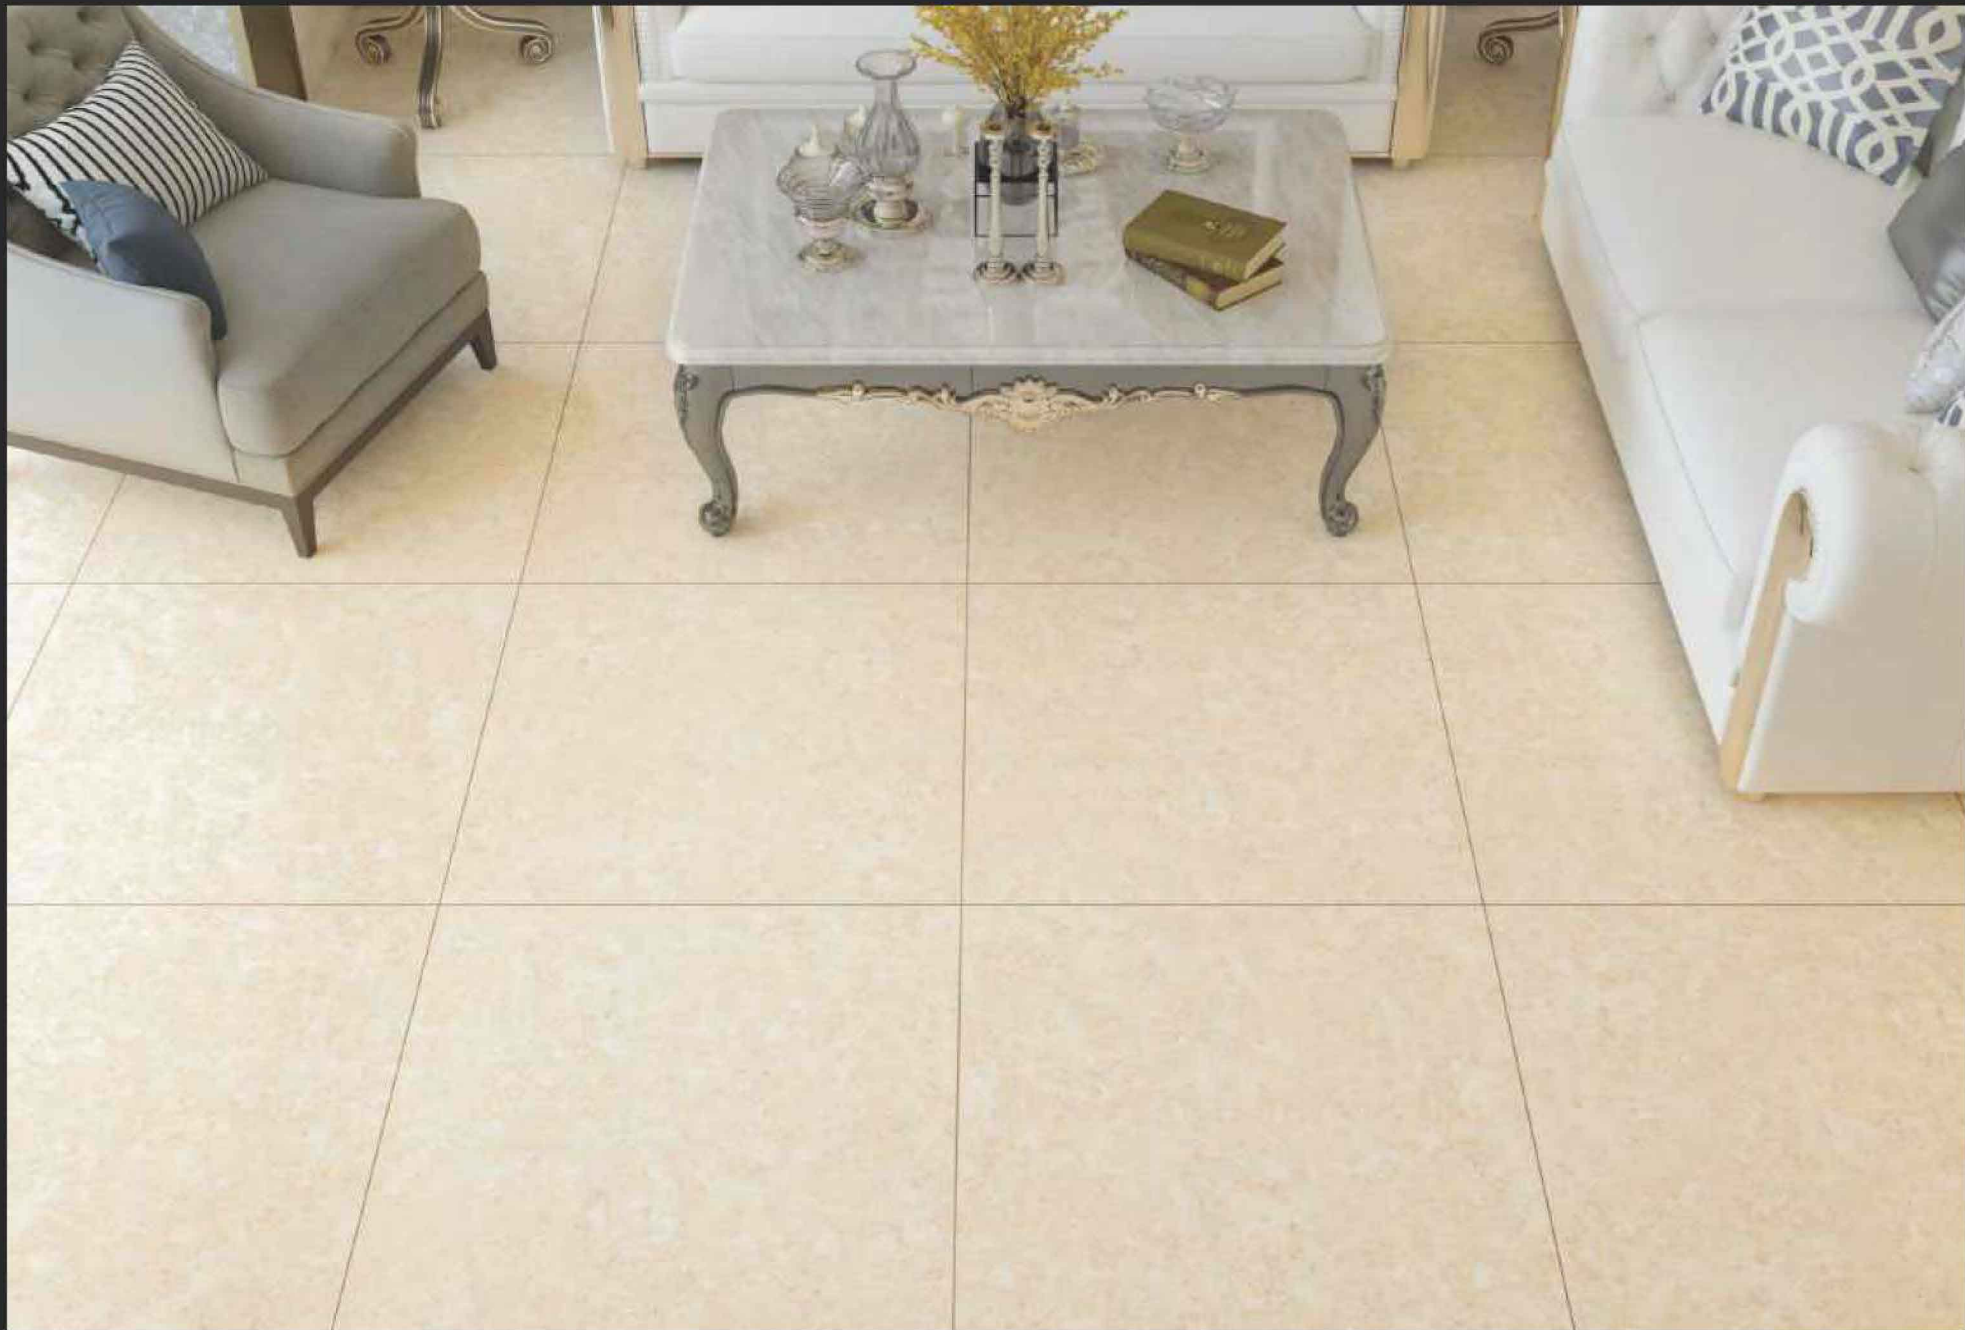

GLAZED  
VITRIFIED TILES

600x  
600mm

**KALARIYA**

Random Face

**HERICAN GRIS**

**GLOSSY FINISH**

**EURO PALLET PACKING**

Size	Pcs. Per Box	Sq. Mtr. Per Box	Sq. Ft. Per Box	Weight Per Box In Kgs. (approx)	Sq. Mtr. Per Container	Total Boxes Per Container	Boxes Per Pallet	Total Pallets Per Cont	Thickness (mm) (approx)	Weight / CTN (approx)
60x60cm	4 pcs.	1.44	15.5	27.5	1440.00	1000	50	20	9.00	27500