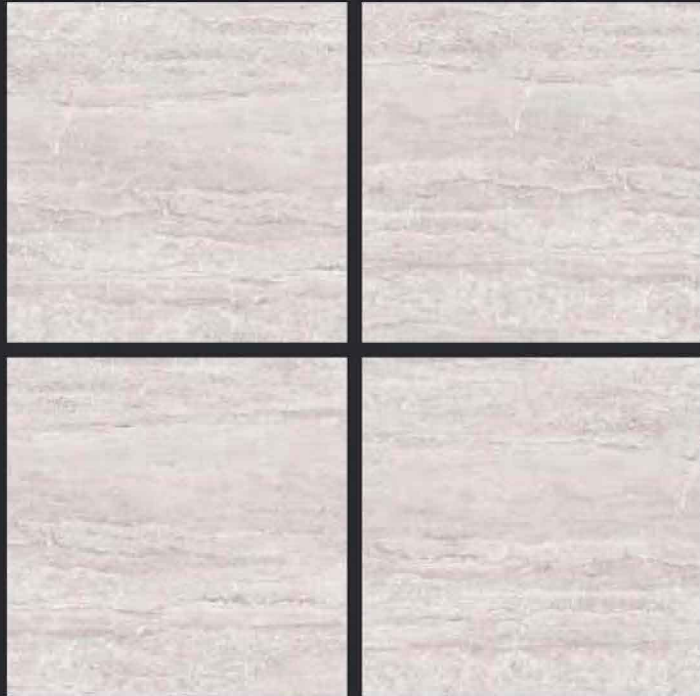

GLAZED
VITRIFIED TILES
**600x
600mm**

KALARIYA

Random Face