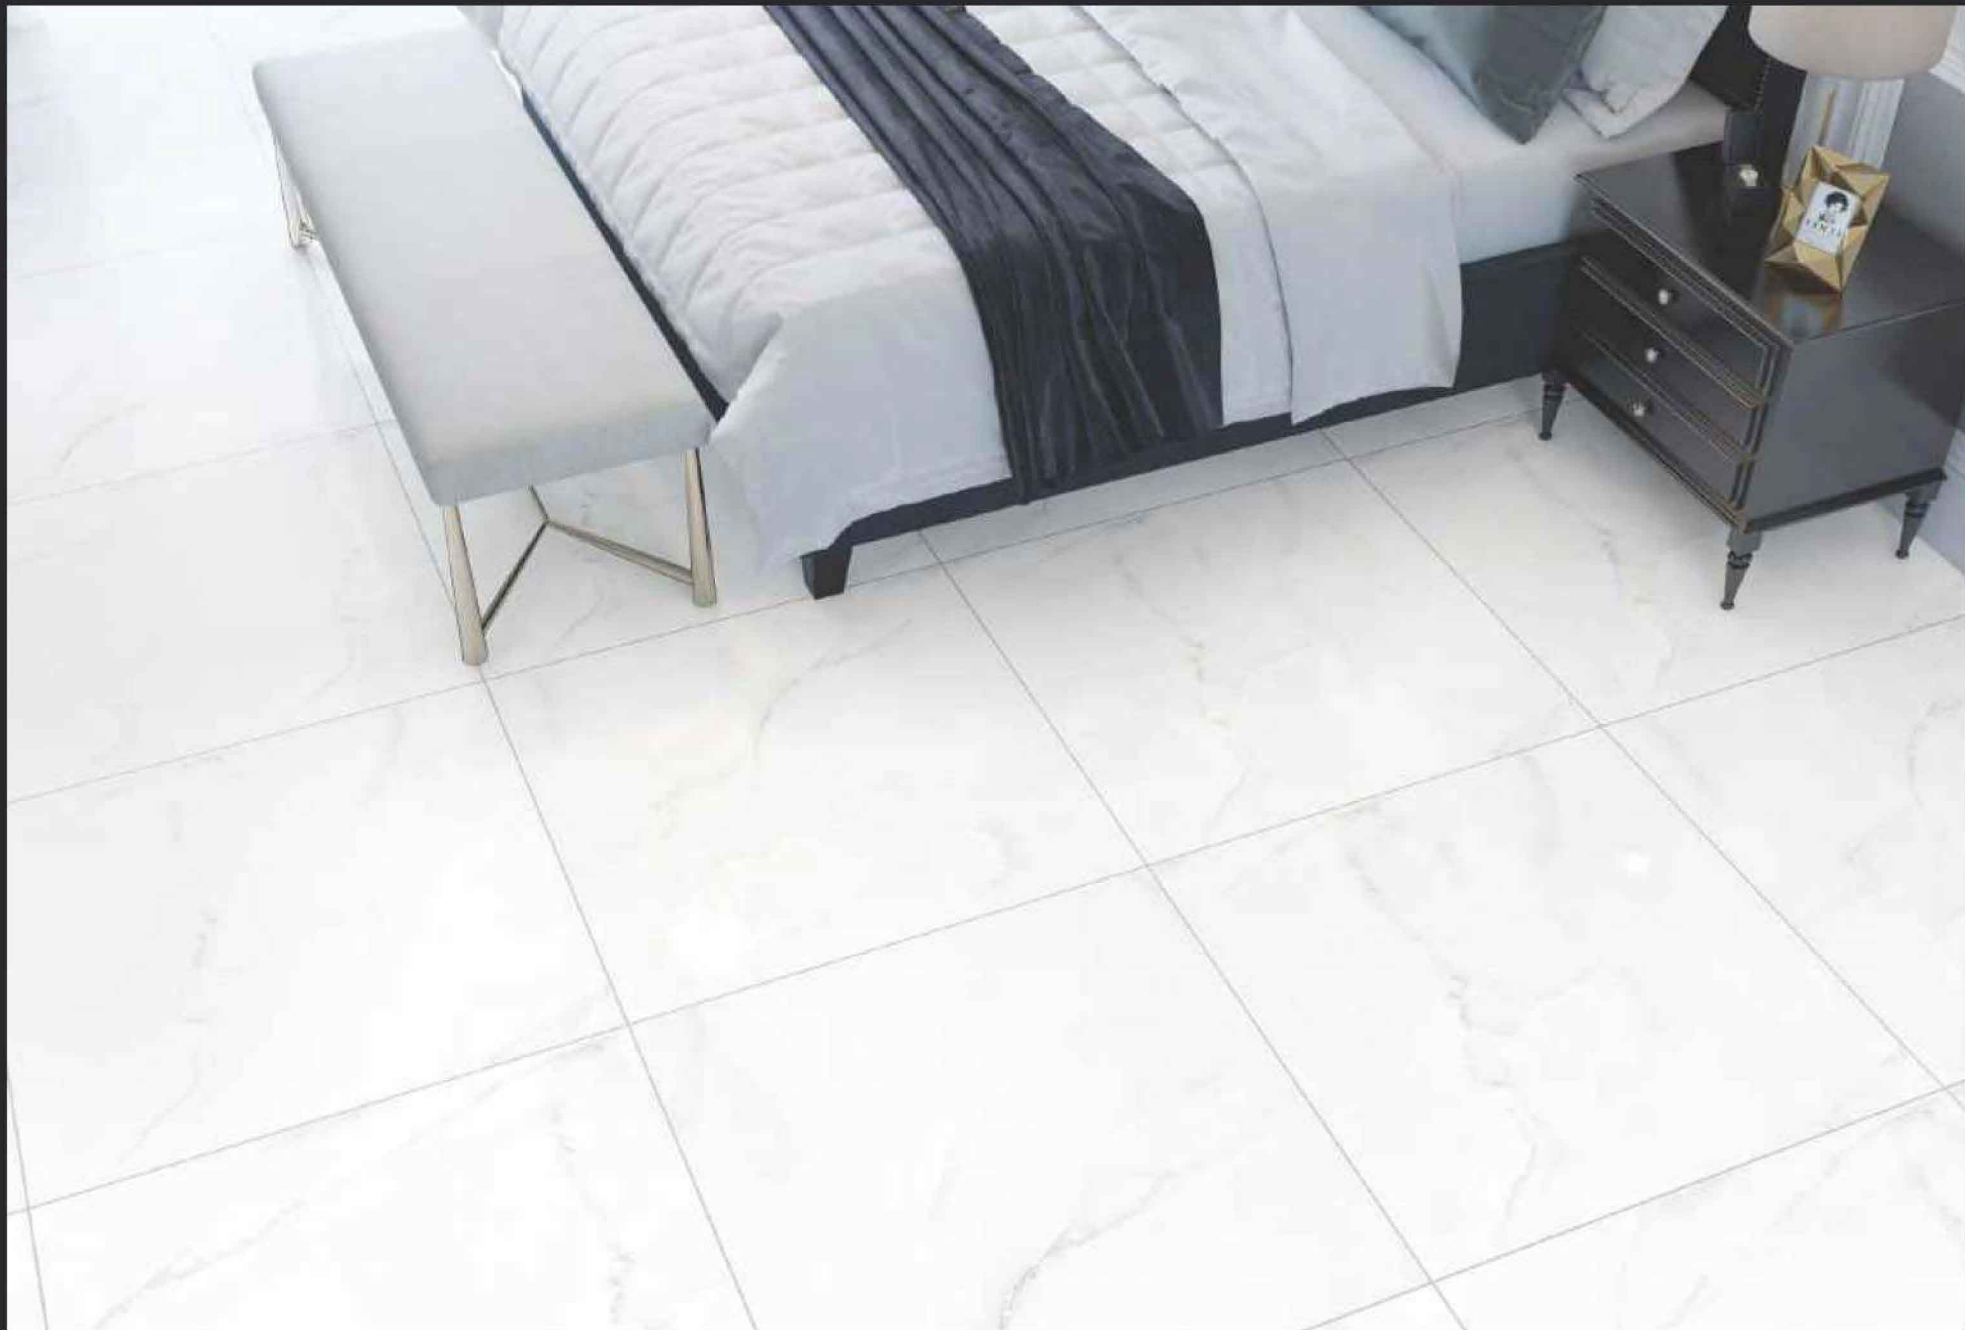

GLAZED  
VITRIFIED TILES  
**600x  
600mm**

**KALARIYA**

Random Face

**ISLAND BIANCO**  
GLOSSY FINISH

**EURO PALLET PACKING**

Size	Pcs. Per Box	Sq. Mtr. Per Box	Sq. Ft. Per Box	Weight Per Box In Kgs. (approx)	Sq. Mtr. Per Container	Total Boxes Per Container	Boxes Per Pallet	Total Pallets Per Cont	Thickness (mm) (approx)	Weight / CTN (approx)
60x60cm	4 pcs.	1.44	15.5	27.5	1440.00	1000	50	20	9.00	27500