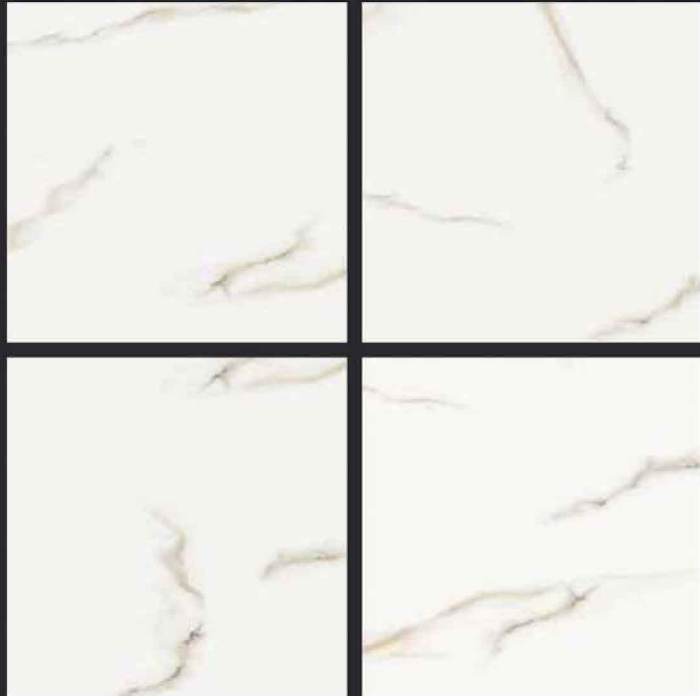

GLAZED
VITRIFIED TILES
**600x
600mm**

KALARIYA

Random Face