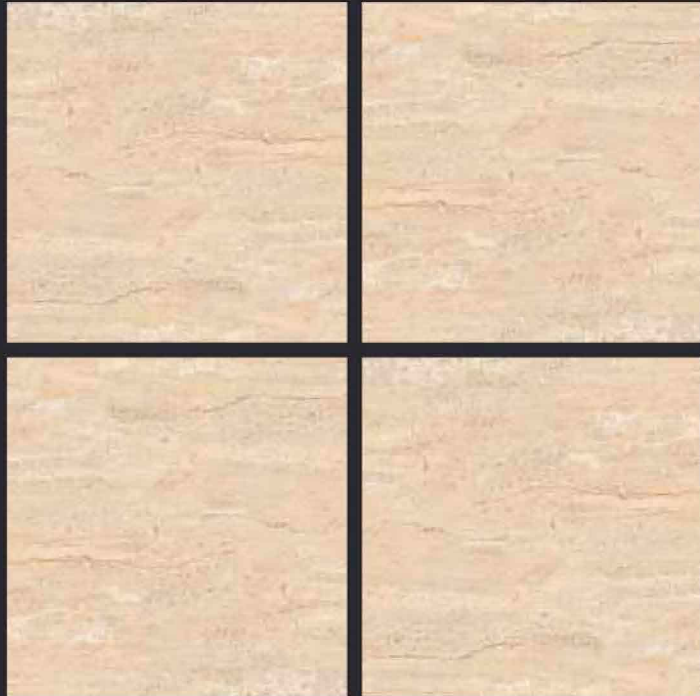

GLAZED
VITRIFIED TILES
**600x
600mm**

KALARIYA

LUNA PEARL
GLOSSY FINISH

EURO PALLET PACKING

Size	Pcs. Per Box	Sq. Mtr. Per Box	Sq. Ft. Per Box	Weight Per Box In Kgs. (approx)	Sq. Mtr. Per Container	Total Boxes Per Container	Boxes Per Pallet	Total Pallets Per Cont	Thickness (mm) (approx)	Weight / CTN (approx)
60x60cm	4 pcs.	1.44	15.5	27.5	1440.00	1000	50	20	9.00	27500