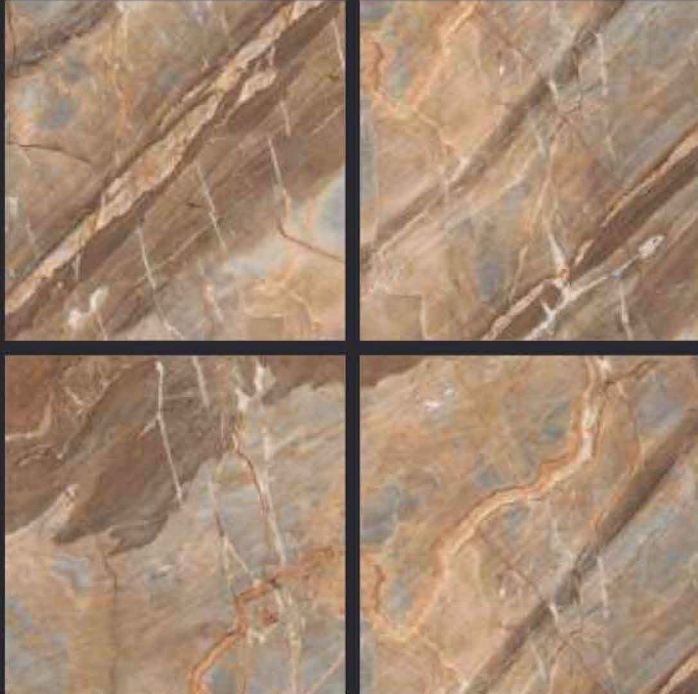

GLAZED
VITRIFIED TILES

600x
600mm

KALARIYA

Random Face