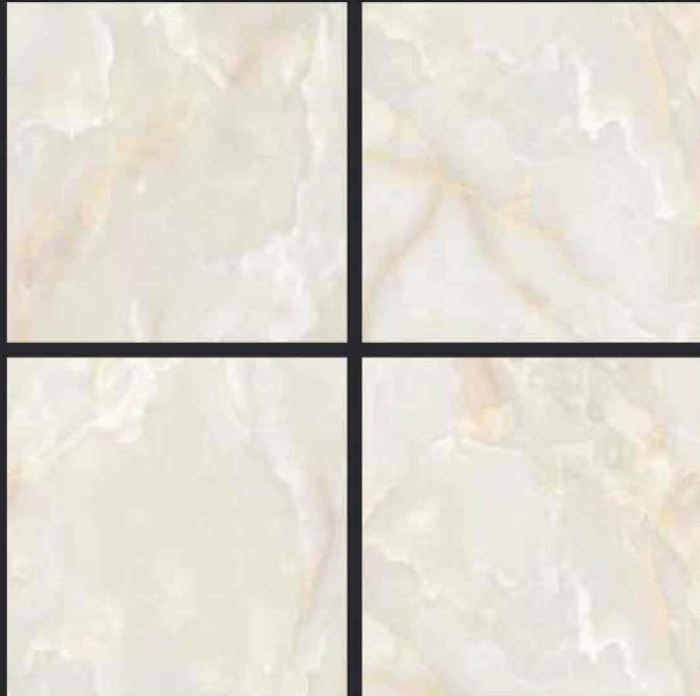

GLAZED
VITRIFIED TILES
**600x
600mm**

KALARIYA

Random Face