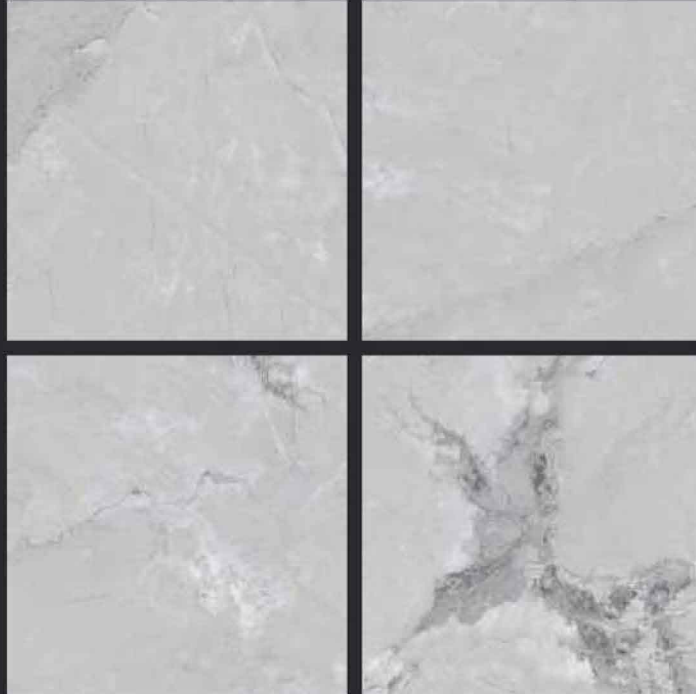

GLAZED
VITRIFIED TILES

600x
600mm

KALARIYA

Random Face