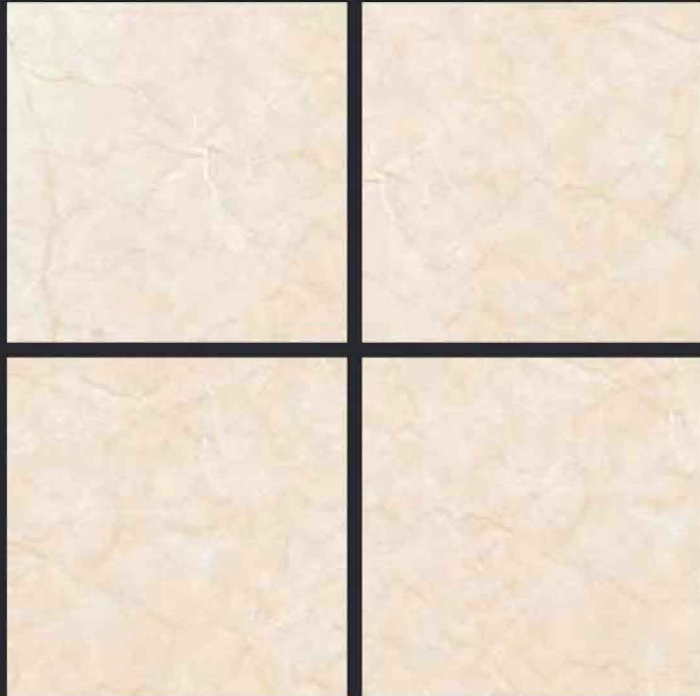

GLAZED
VITRIFIED TILES
**600x
600mm**

KALARIYA

Random Face