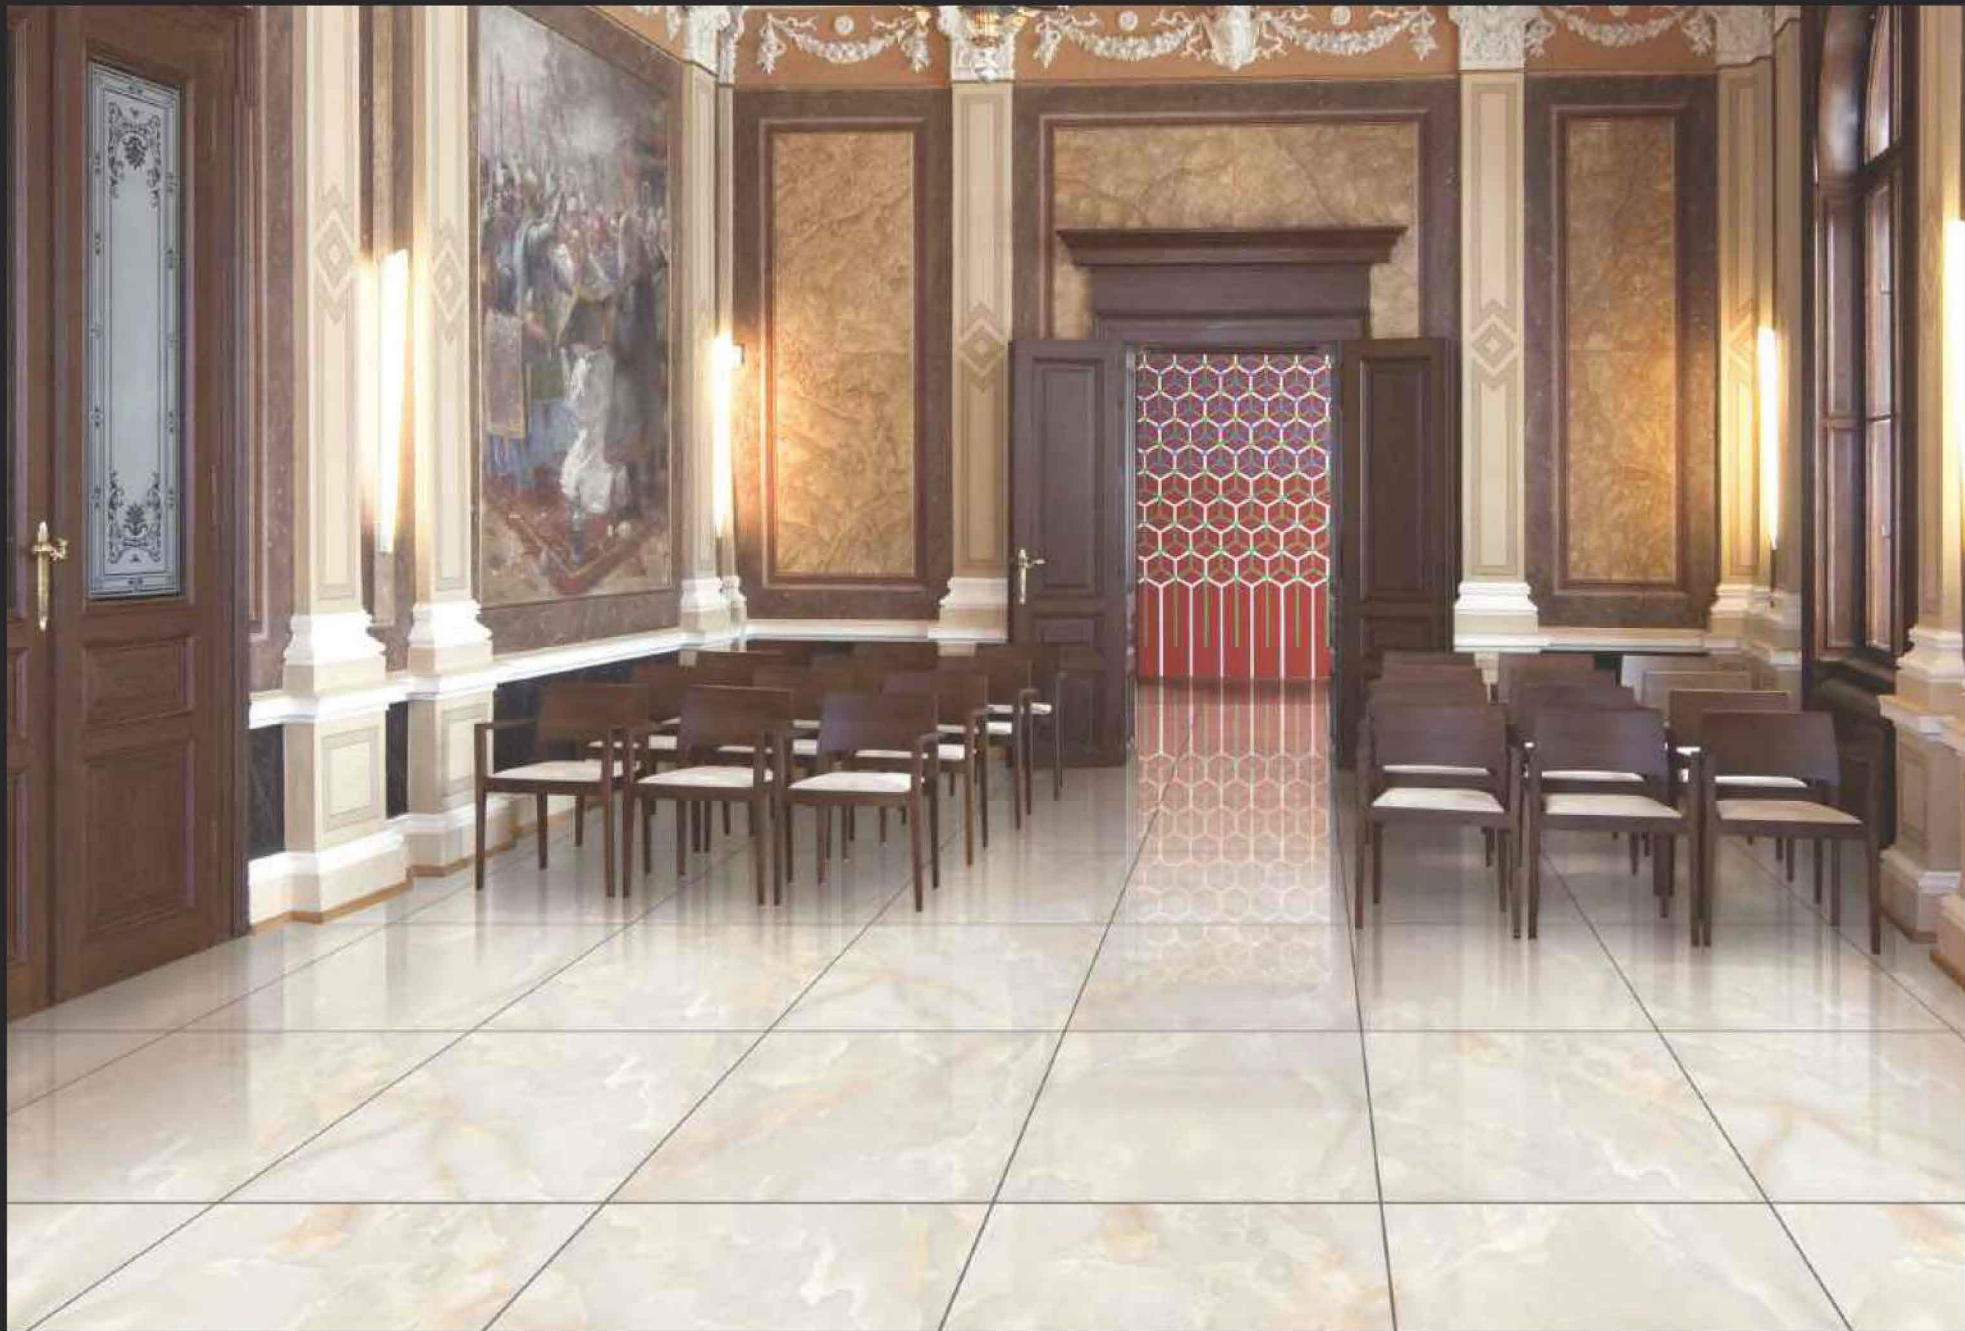

GLAZED
VITRIFIED TILES
**600x
600mm**

KALARIYA

Random Face

ONYKS VERDE
GLOSSY FINISH

EURO PALLET PACKING

Size	Pcs. Per Box	Sq. Mtr. Per Box	Sq. Ft. Per Box	Weight Per Box In Kgs. (approx)	Sq. Mtr. Per Container	Total Boxes Per Container	Boxes Per Pallet	Total Pallets Per Cont	Thickness (mm) (approx)	Weight / CTN (approx)
60x60cm	4 pcs.	1.44	15.5	27.5	1440.00	1000	50	20	9.00	27500