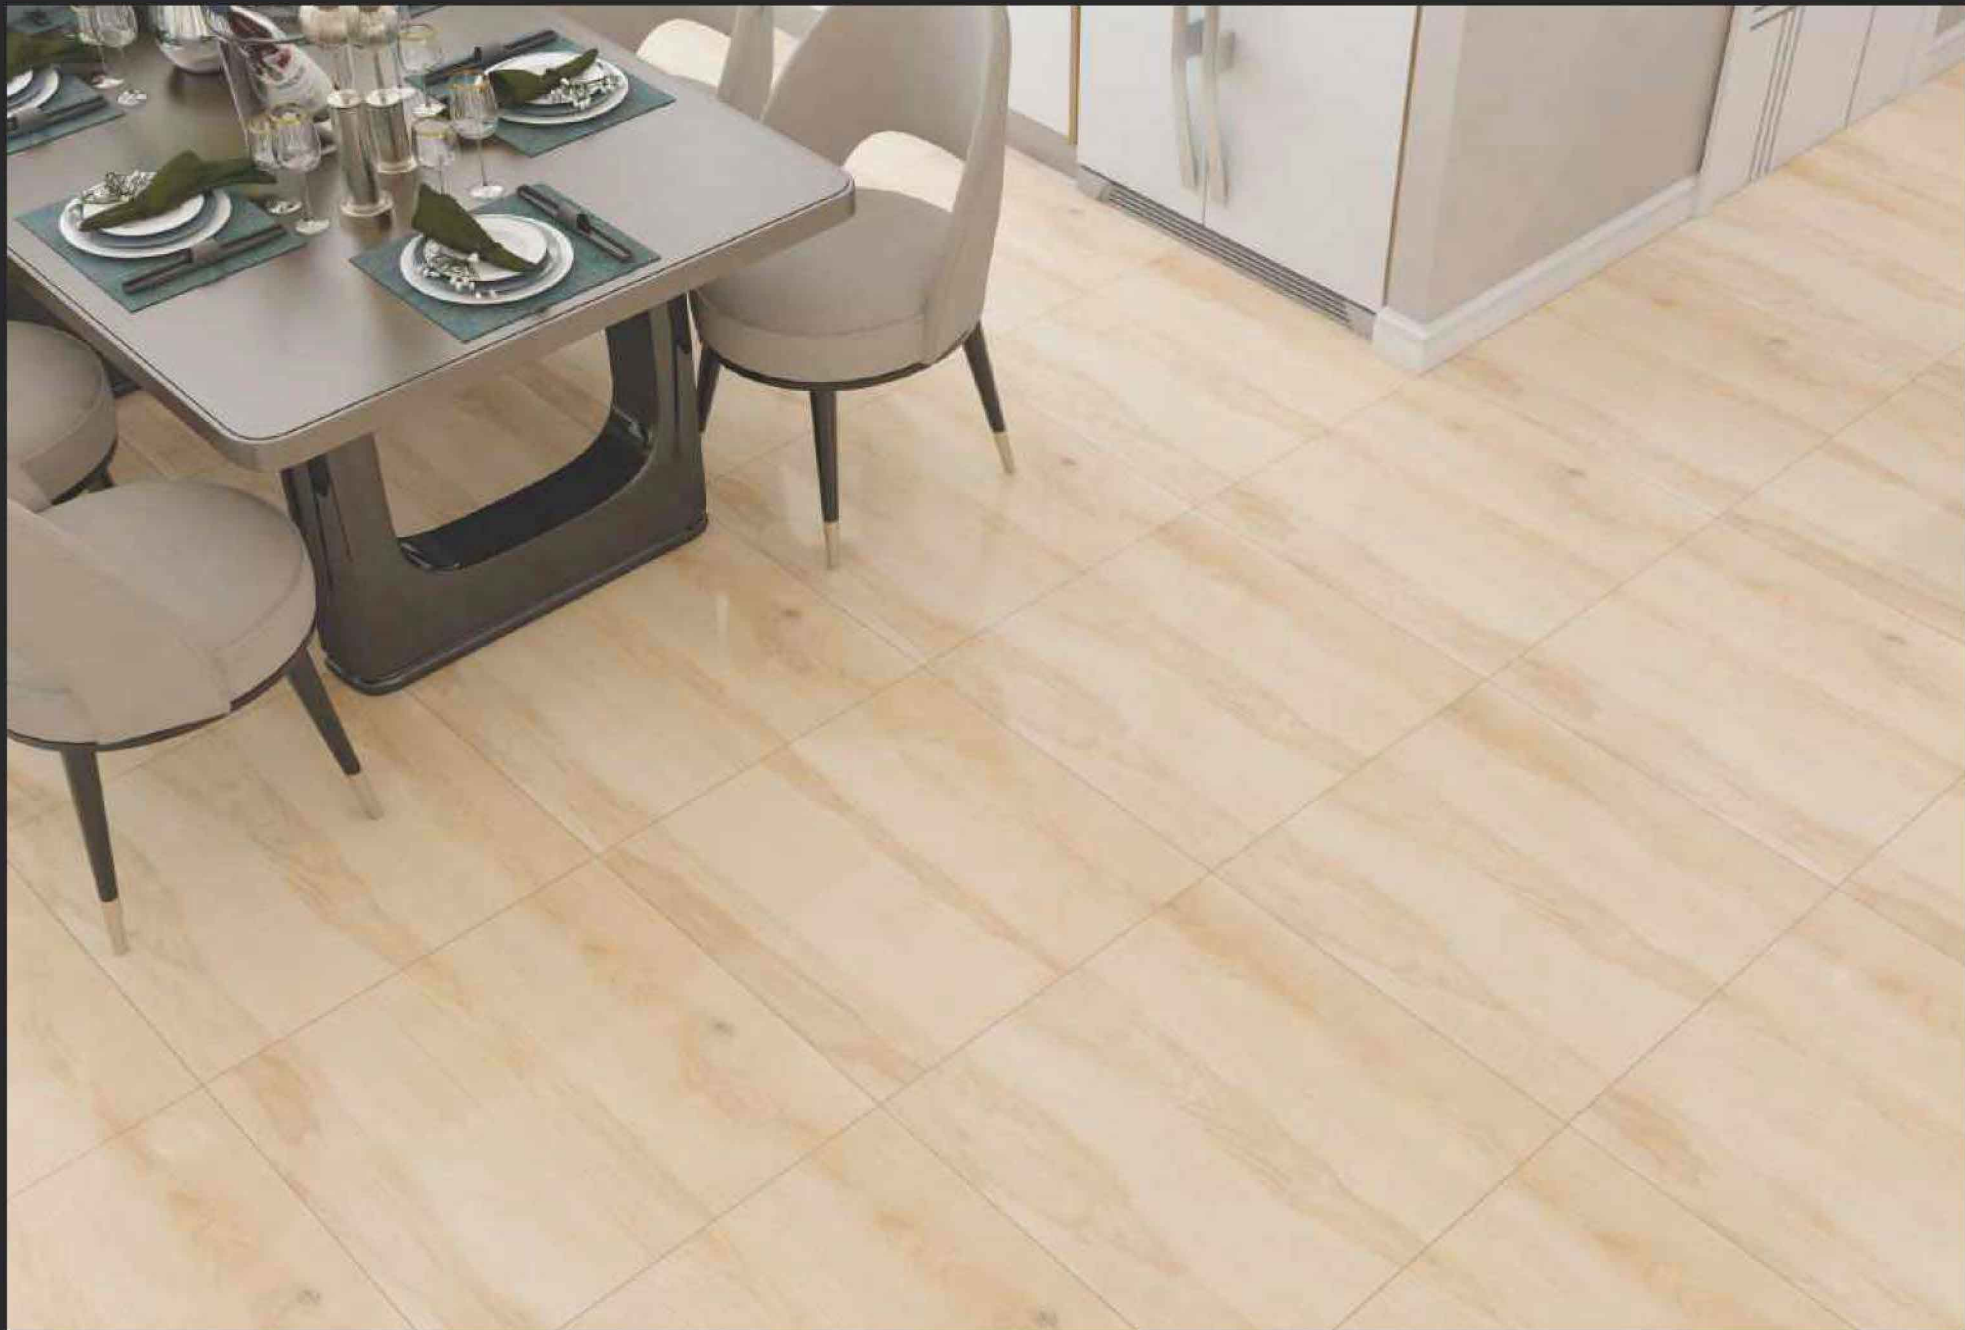

GLAZED
VITRIFIED TILES
**600x
600mm**

KALARIYA

Random Face

RENOIR TUSK
GLOSSY FINISH

EURO PALLET PACKING

Size	Pcs. Per Box	Sq. Mtr. Per Box	Sq. Ft. Per Box	Weight Per Box In Kgs. (approx)	Sq. Mtr. Per Container	Total Boxes Per Container	Boxes Per Pallet	Total Pallets Per Cont	Thickness (mm) (approx)	Weight / CTN (approx)
60x60cm	4 pcs.	1.44	15.5	27.5	1440.00	1000	50	20	9.00	27500