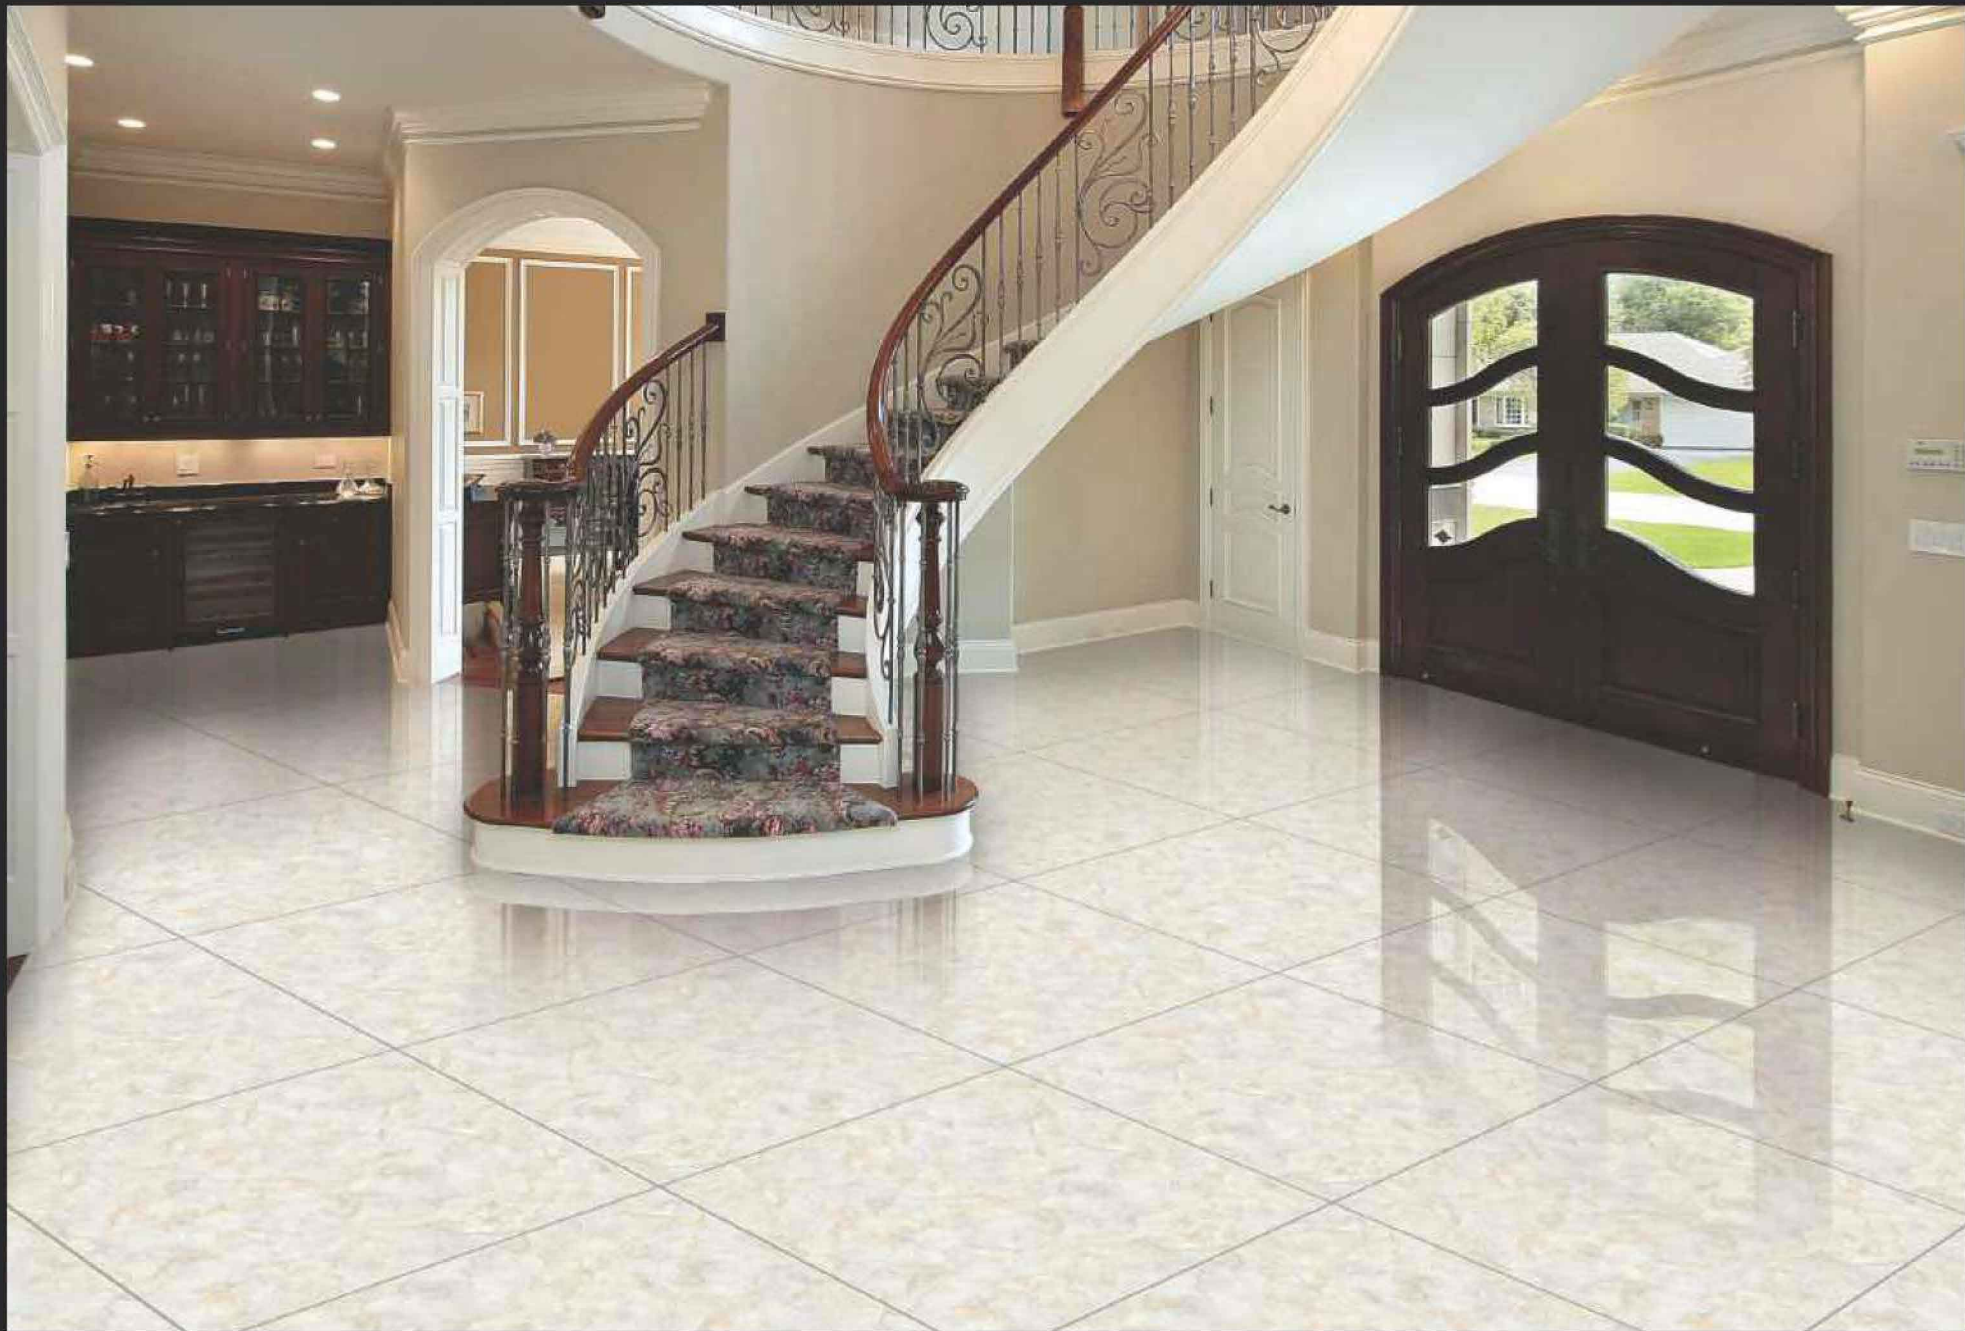

GLAZED
VITRIFIED TILES

600x
600mm

KALARIYA

Random Face

PEARLY BEAGE

GLOSSY FINISH

EURO PALLET PACKING

Size	Pcs. Per Box	Sq. Mtr. Per Box	Sq. Ft. Per Box	Weight Per Box In Kgs. (approx)	Sq. Mtr. Per Container	Total Boxes Per Container	Boxes Per Pallet	Total Pallets Per Cont	Thickness (mm) (approx)	Weight / CTN (approx)
60x60cm	4 pcs.	1.44	15.5	27.5	1440.00	1000	50	20	9.00	27500