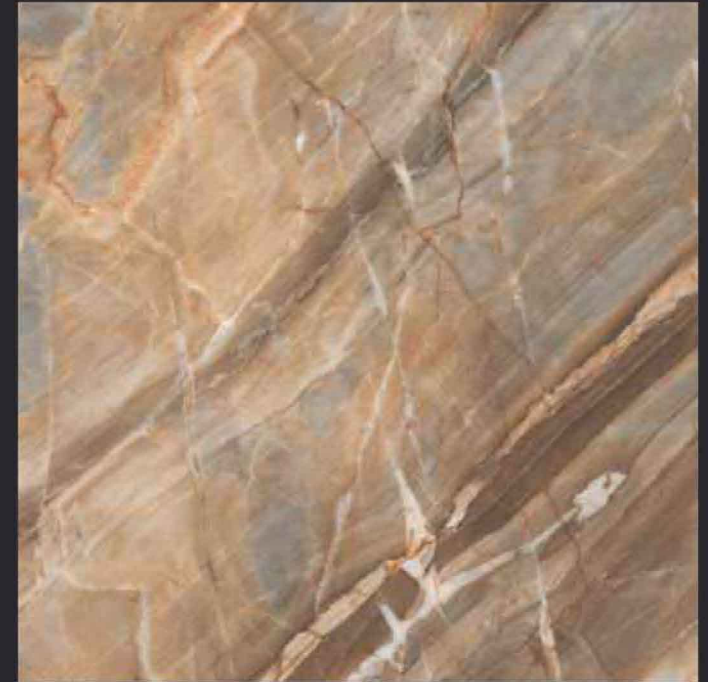

RIBBON CAFÉ

GLOSSY FINISH

EURO PALLET PACKING

Size	Pcs. Per Box	Sq. Mtr. Per Box	Sq. Ft. Per Box	Weight Per Box In Kgs. (approx)	Sq. Mtr. Per Container	Total Boxes Per Container	Boxes Per Pallet	Total Pallets Per Cont	Thickness (mm) (approx)	Weight / CTN (approx)
60x60cm	4 pcs.	1.44	15.5	27.5	1440.00	1000	50	20	9.00	27500