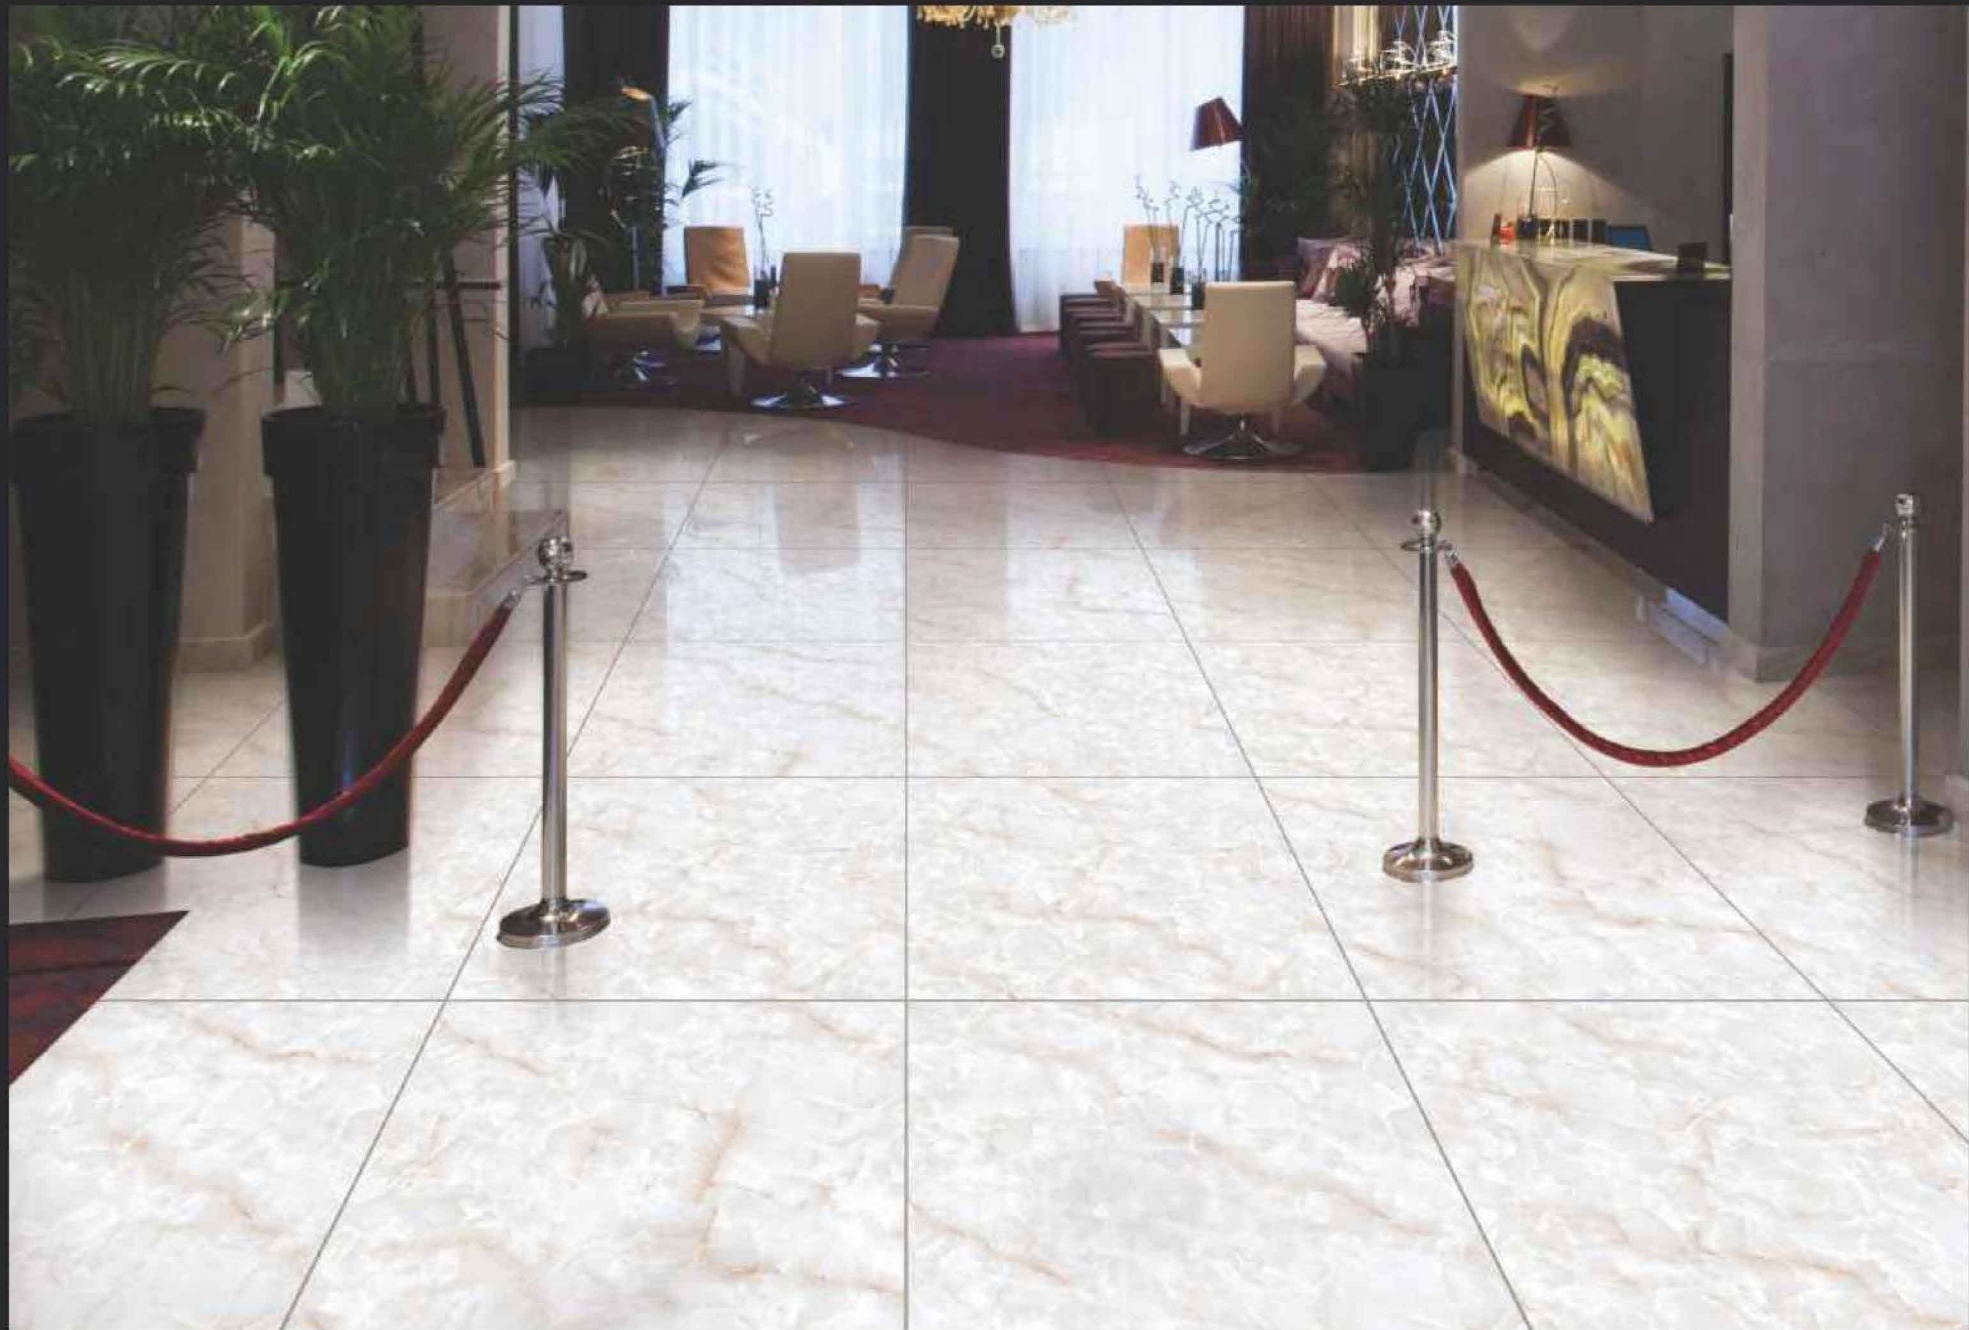

GLAZED
VITRIFIED TILES
**600x
600mm**

KALARIYA

Random Face

ONYX WARM
GLOSSY FINISH

EURO PALLET PACKING

Size	Pcs. Per Box	Sq. Mtr. Per Box	Sq. Ft. Per Box	Weight Per Box In Kgs. (approx)	Sq. Mtr. Per Container	Total Boxes Per Container	Boxes Per Pallet	Total Pallets Per Cont	Thickness (mm) (approx)	Weight / CTN (approx)
60x60cm	4 pcs.	1.44	15.5	27.5	1440.00	1000	50	20	9.00	27500