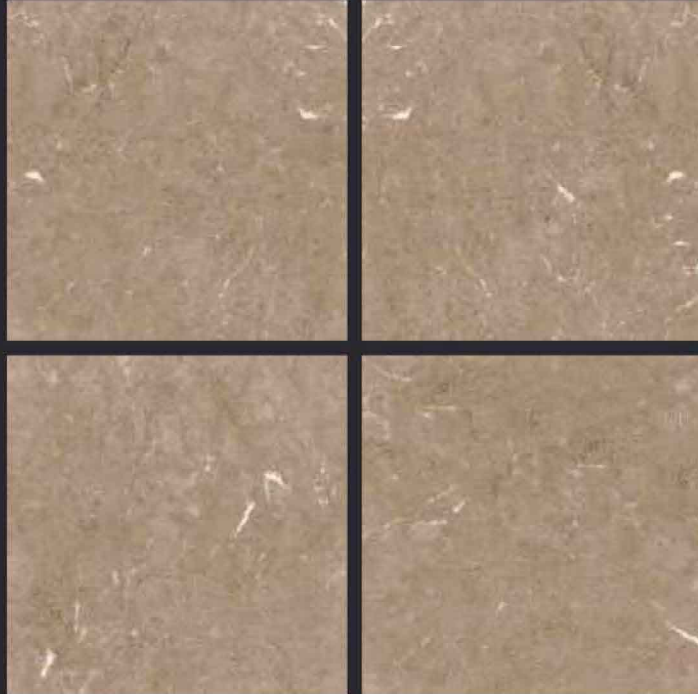

GLAZED
VITRIFIED TILES

600x
600mm

KALARIYA

Random Face