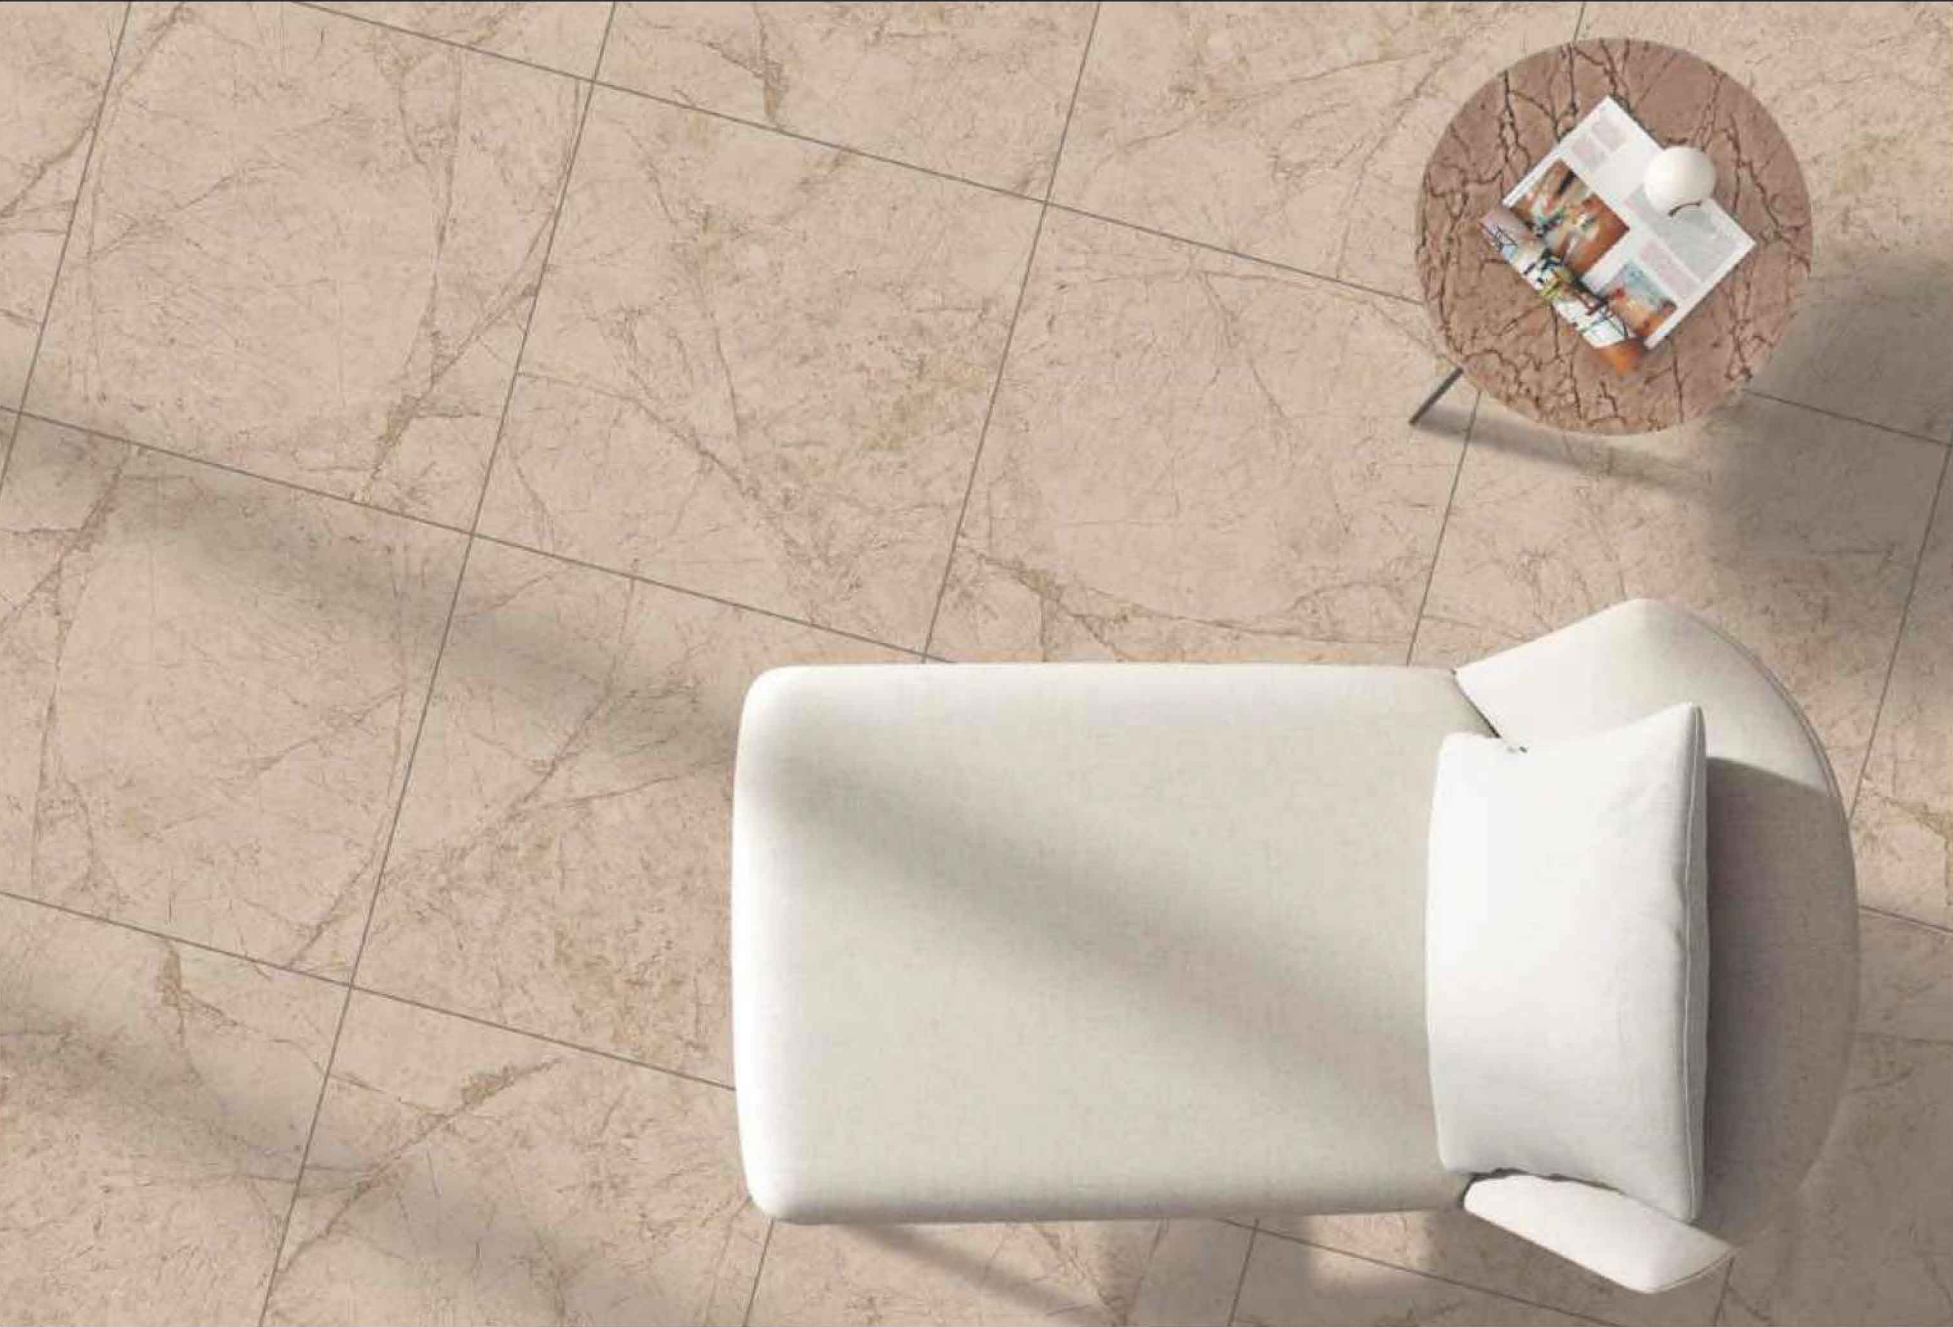

GLAZED
VITRIFIED TILES
**600x
600mm**

KALARIYA

Random Face

NOVA CREMA
GLOSSY FINISH

EURO PALLET PACKING

Size	Pcs. Per Box	Sq. Mtr. Per Box	Sq. Ft. Per Box	Weight Per Box In Kgs. (approx)	Sq. Mtr. Per Container	Total Boxes Per Container	Boxes Per Pallet	Total Pallets Per Cont	Thickness (mm) (approx)	Weight / CTN (approx)
60x60cm	4 pcs.	1.44	15.5	27.5	1440.00	1000	50	20	9.00	27500