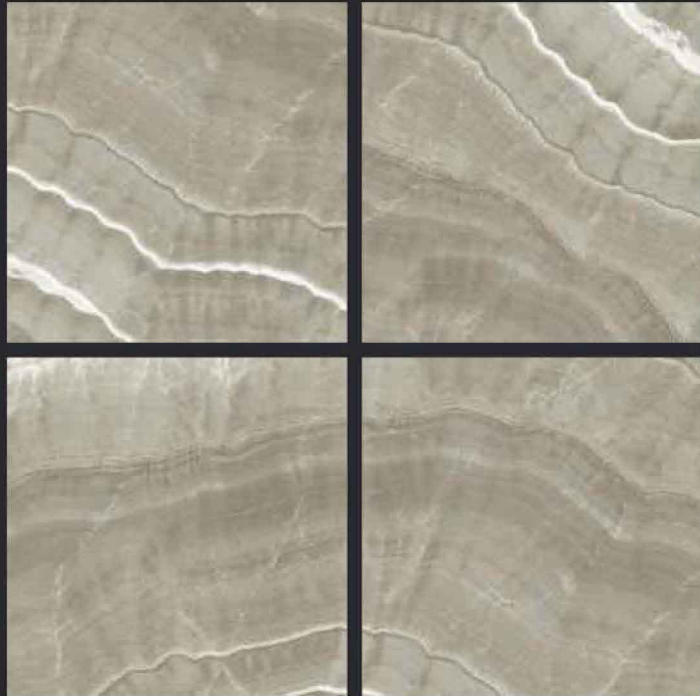

GLAZED
VITRIFIED TILES
**600x
600mm**

KALARIYA

Random Face