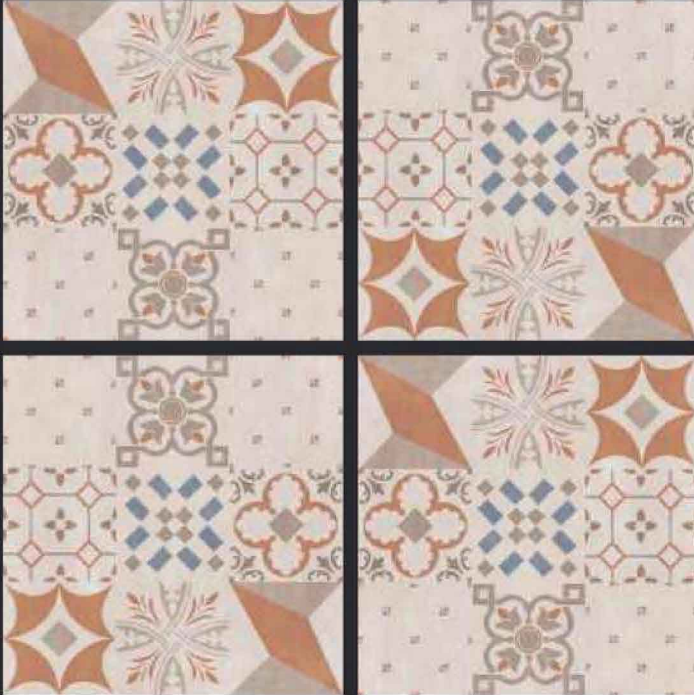

GLAZED
VITRIFIED TILES

600x
600mm

KALARIYA

1008

GLOSSY FINISH

EURO PALLET PACKING

Size	Pcs. Per Box	Sq. Mtr. Per Box	Sq. Ft. Per Box	Weight Per Box In Kgs. (approx)	Sq. Mtr. Per Container	Total Boxes Per Container	Boxes Per Pallet	Total Pallets Per Cont	Thickness (mm) (approx)	Weight / CTN (approx)
60x60cm	4 pcs.	1.44	15.5	27.5	1440.00	1000	50	20	9.00	27500