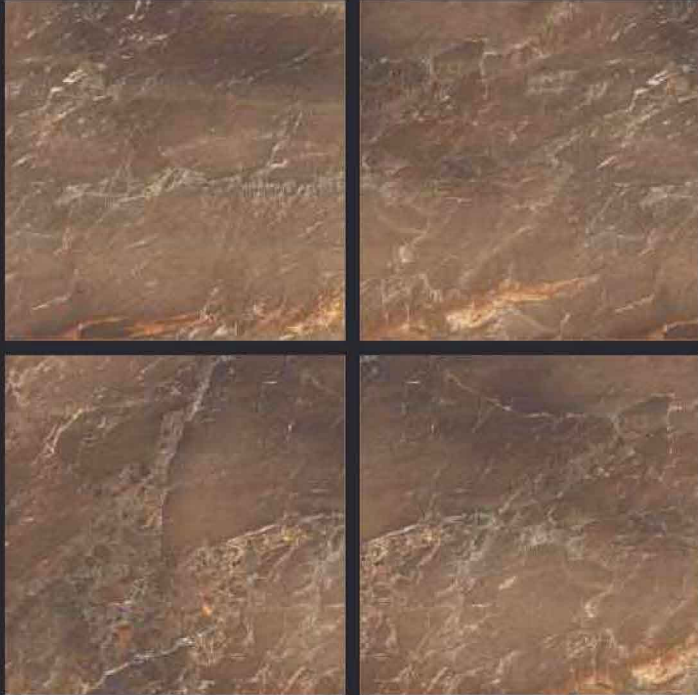

GLAZED
VITRIFIED TILES

600x
600mm

KALARIYA

Random Face