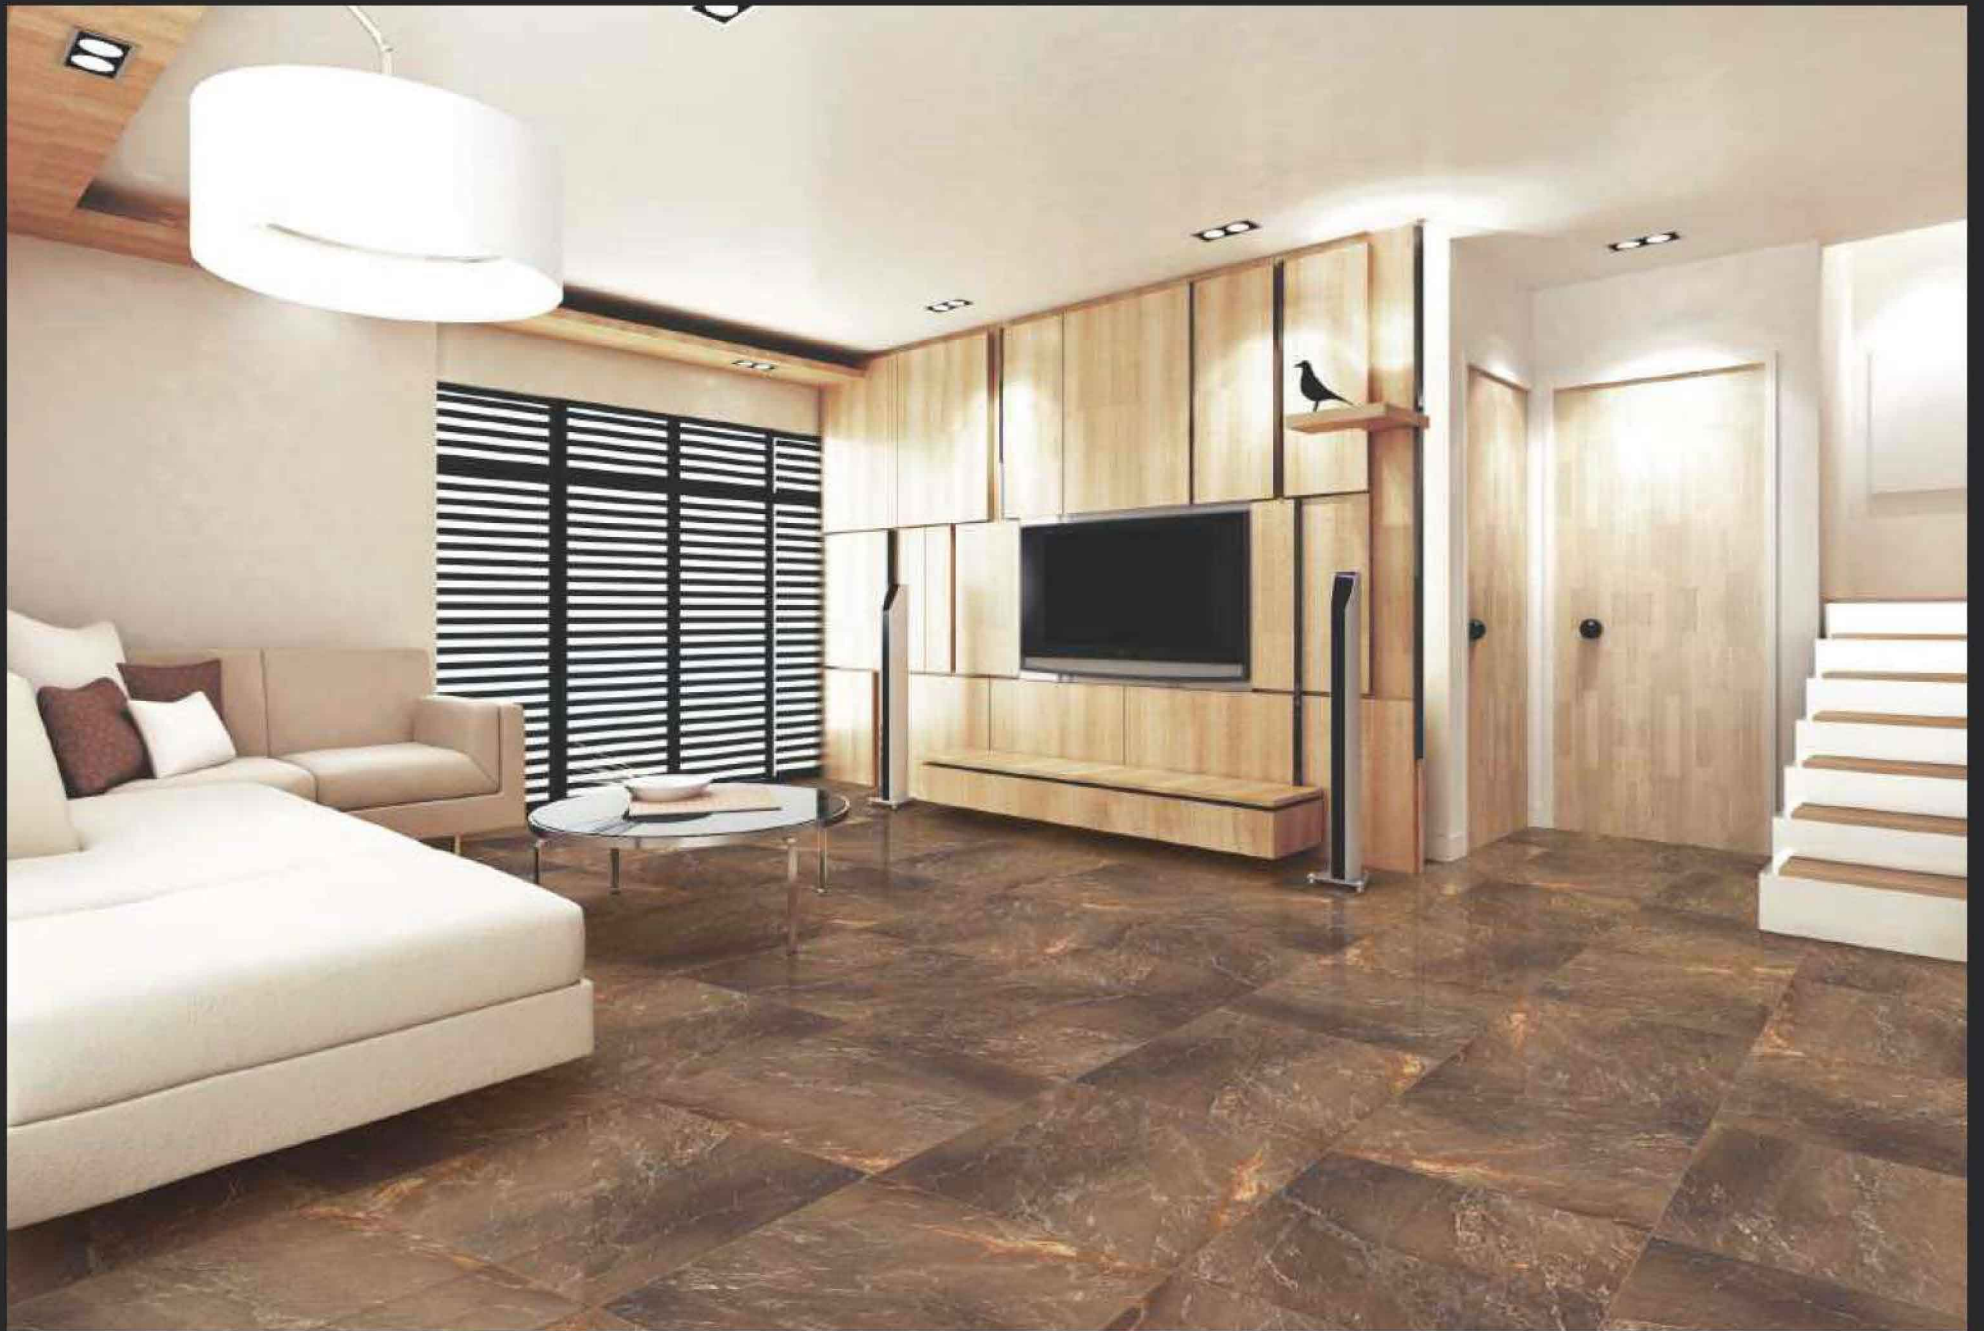

GLAZED  
VITRIFIED TILES  
**600x  
600mm**

**KALARIYA**

**TITANIUM**  
GLOSSY FINISH

**EURO PALLET PACKING**

Size	Pcs. Per Box	Sq. Mtr. Per Box	Sq. Ft. Per Box	Weight Per Box In Kgs. (approx)	Sq. Mtr. Per Container	Total Boxes Per Container	Boxes Per Pallet	Total Pallets Per Cont	Thickness (mm) (approx)	Weight / CTN (approx)
60x60cm	4 pcs.	1.44	15.5	27.5	1440.00	1000	50	20	9.00	27500