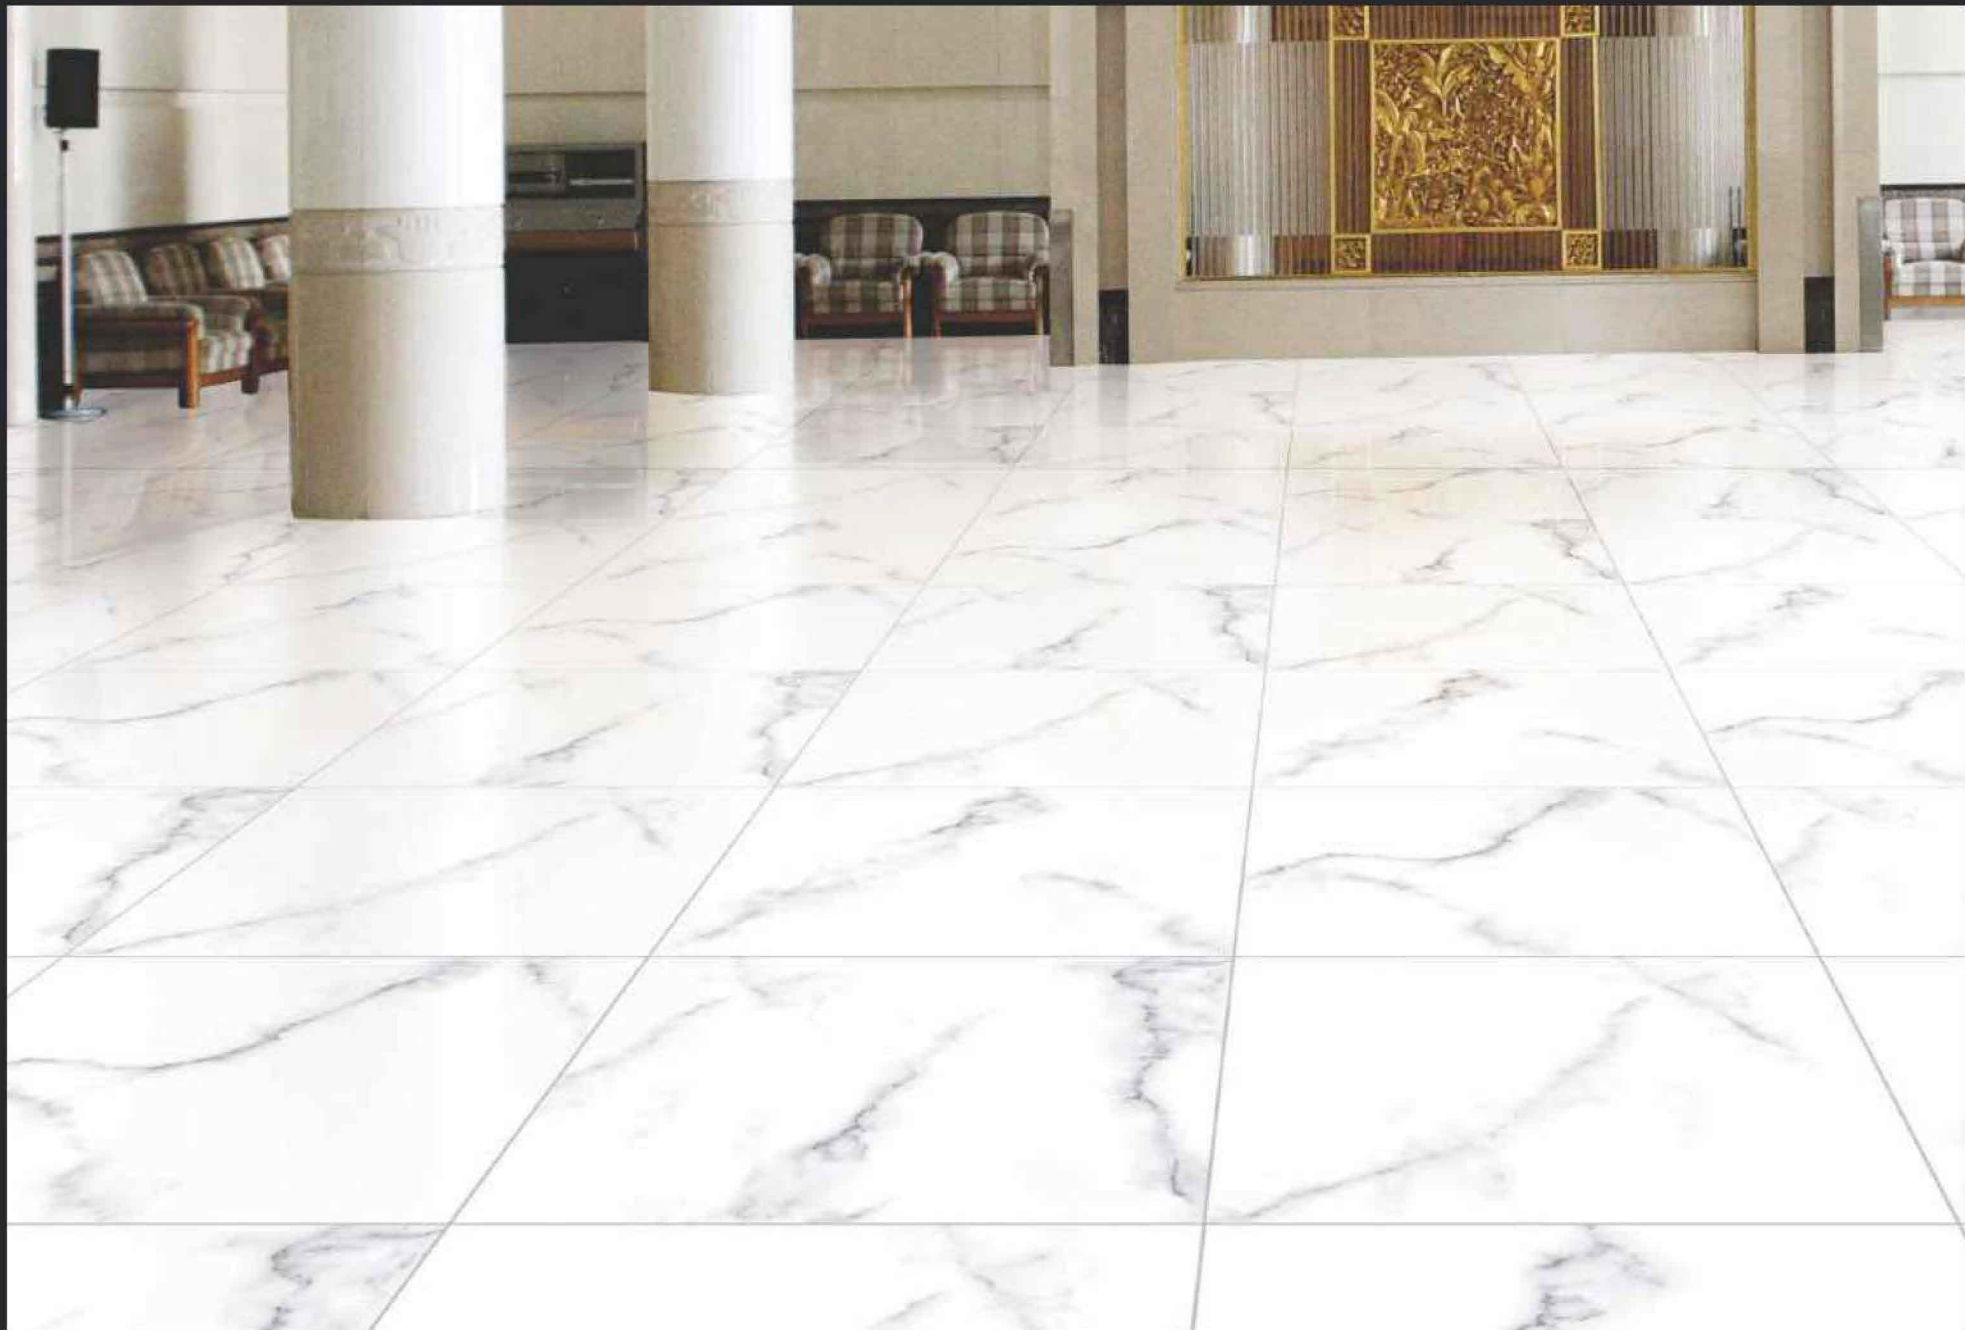

GLAZED  
VITRIFIED TILES  
**600x  
600mm**

**KALARIYA**

**957**  
GLOSSY FINISH

**EURO PALLET PACKING**

Size	Pcs. Per Box	Sq. Mtr. Per Box	Sq. Ft. Per Box	Weight Per Box In Kgs. (approx)	Sq. Mtr. Per Container	Total Boxes Per Container	Boxes Per Pallet	Total Pallets Per Cont	Thickness (mm) (approx)	Weight / CTN (approx)
60x60cm	4 pcs.	1.44	15.5	27.5	1440.00	1000	50	20	9.00	27500