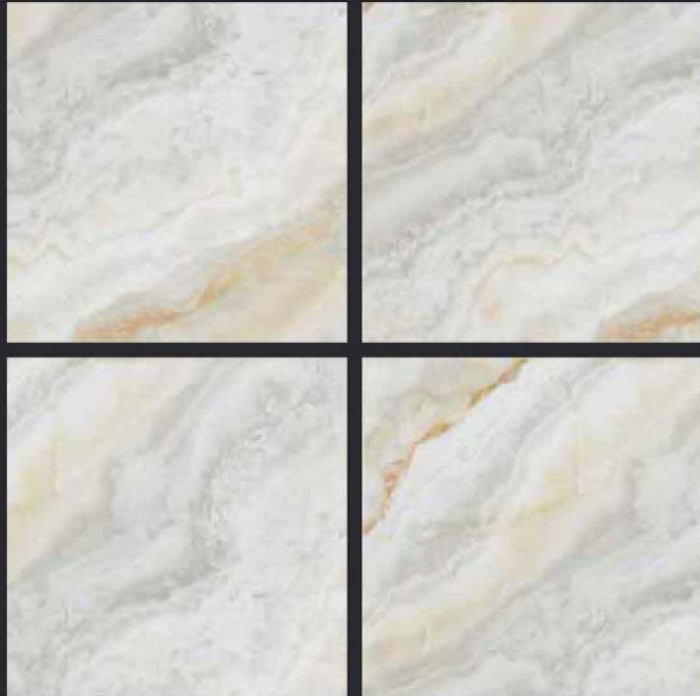

GLAZED
VITRIFIED TILES
**600x
600mm**

KALARIYA

Random Face