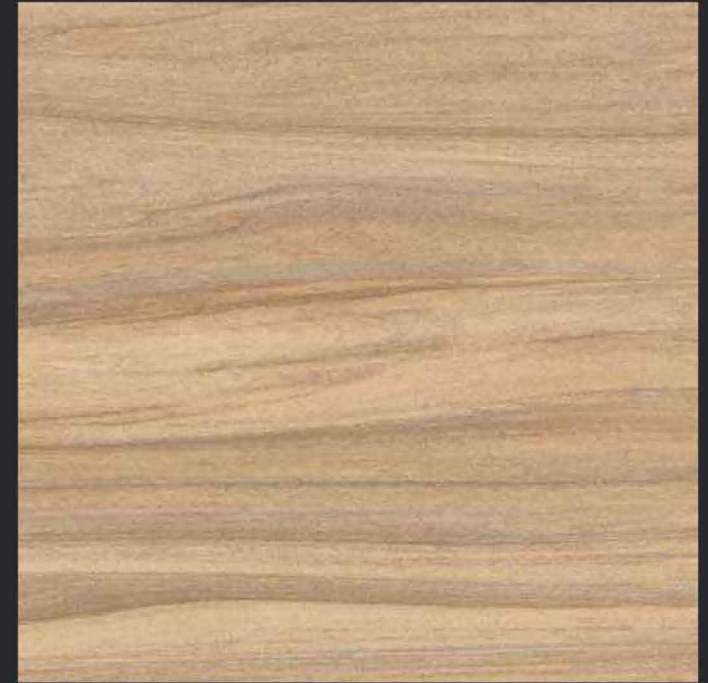

TEQA BROWN

GLOSSY FINISH

EURO PALLET PACKING

Size	Pcs. Per Box	Sq. Mtr. Per Box	Sq. Ft. Per Box	Weight Per Box In Kgs. (approx)	Sq. Mtr. Per Container	Total Boxes Per Container	Boxes Per Pallet	Total Pallets Per Cont	Thickness (mm) (approx)	Weight / CTN (approx)
60x60cm	4 pcs.	1.44	15.5	27.5	1440.00	1000	50	20	9.00	27500