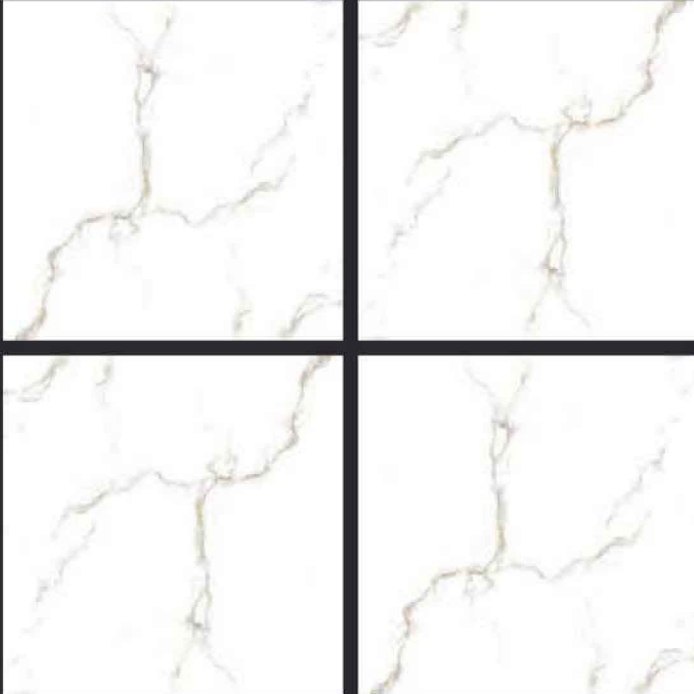

GLAZED
VITRIFIED TILES
**600x
600mm**

KALARIYA

TITANIUM
GLOSSY FINISH

EURO PALLET PACKING

Size	Pcs. Per Box	Sq. Mtr. Per Box	Sq. Ft. Per Box	Weight Per Box In Kgs. (approx)	Sq. Mtr. Per Container	Total Boxes Per Container	Boxes Per Pallet	Total Pallets Per Cont	Thickness (mm) (approx)	Weight / CTN (approx)
60x60cm	4 pcs.	1.44	15.5	27.5	1440.00	1000	50	20	9.00	27500