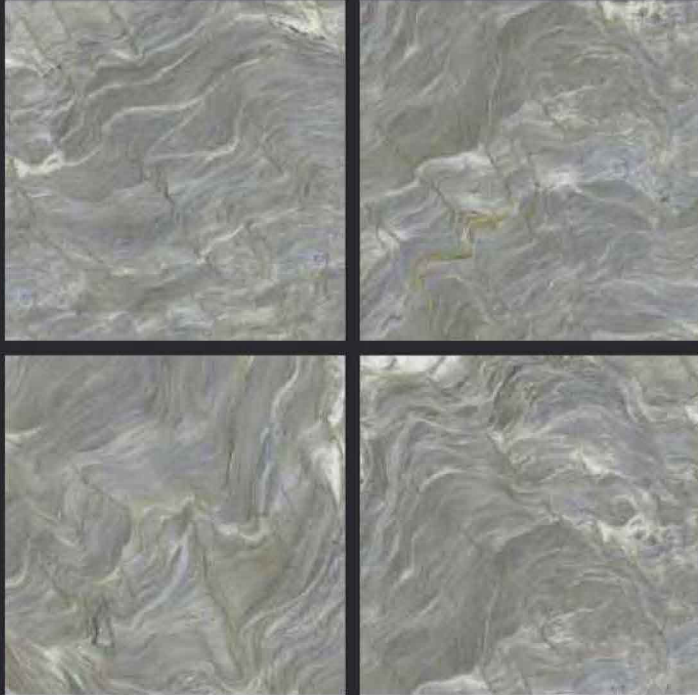

GLAZED
VITRIFIED TILES

600x
600mm

KALARIYA

Random Face