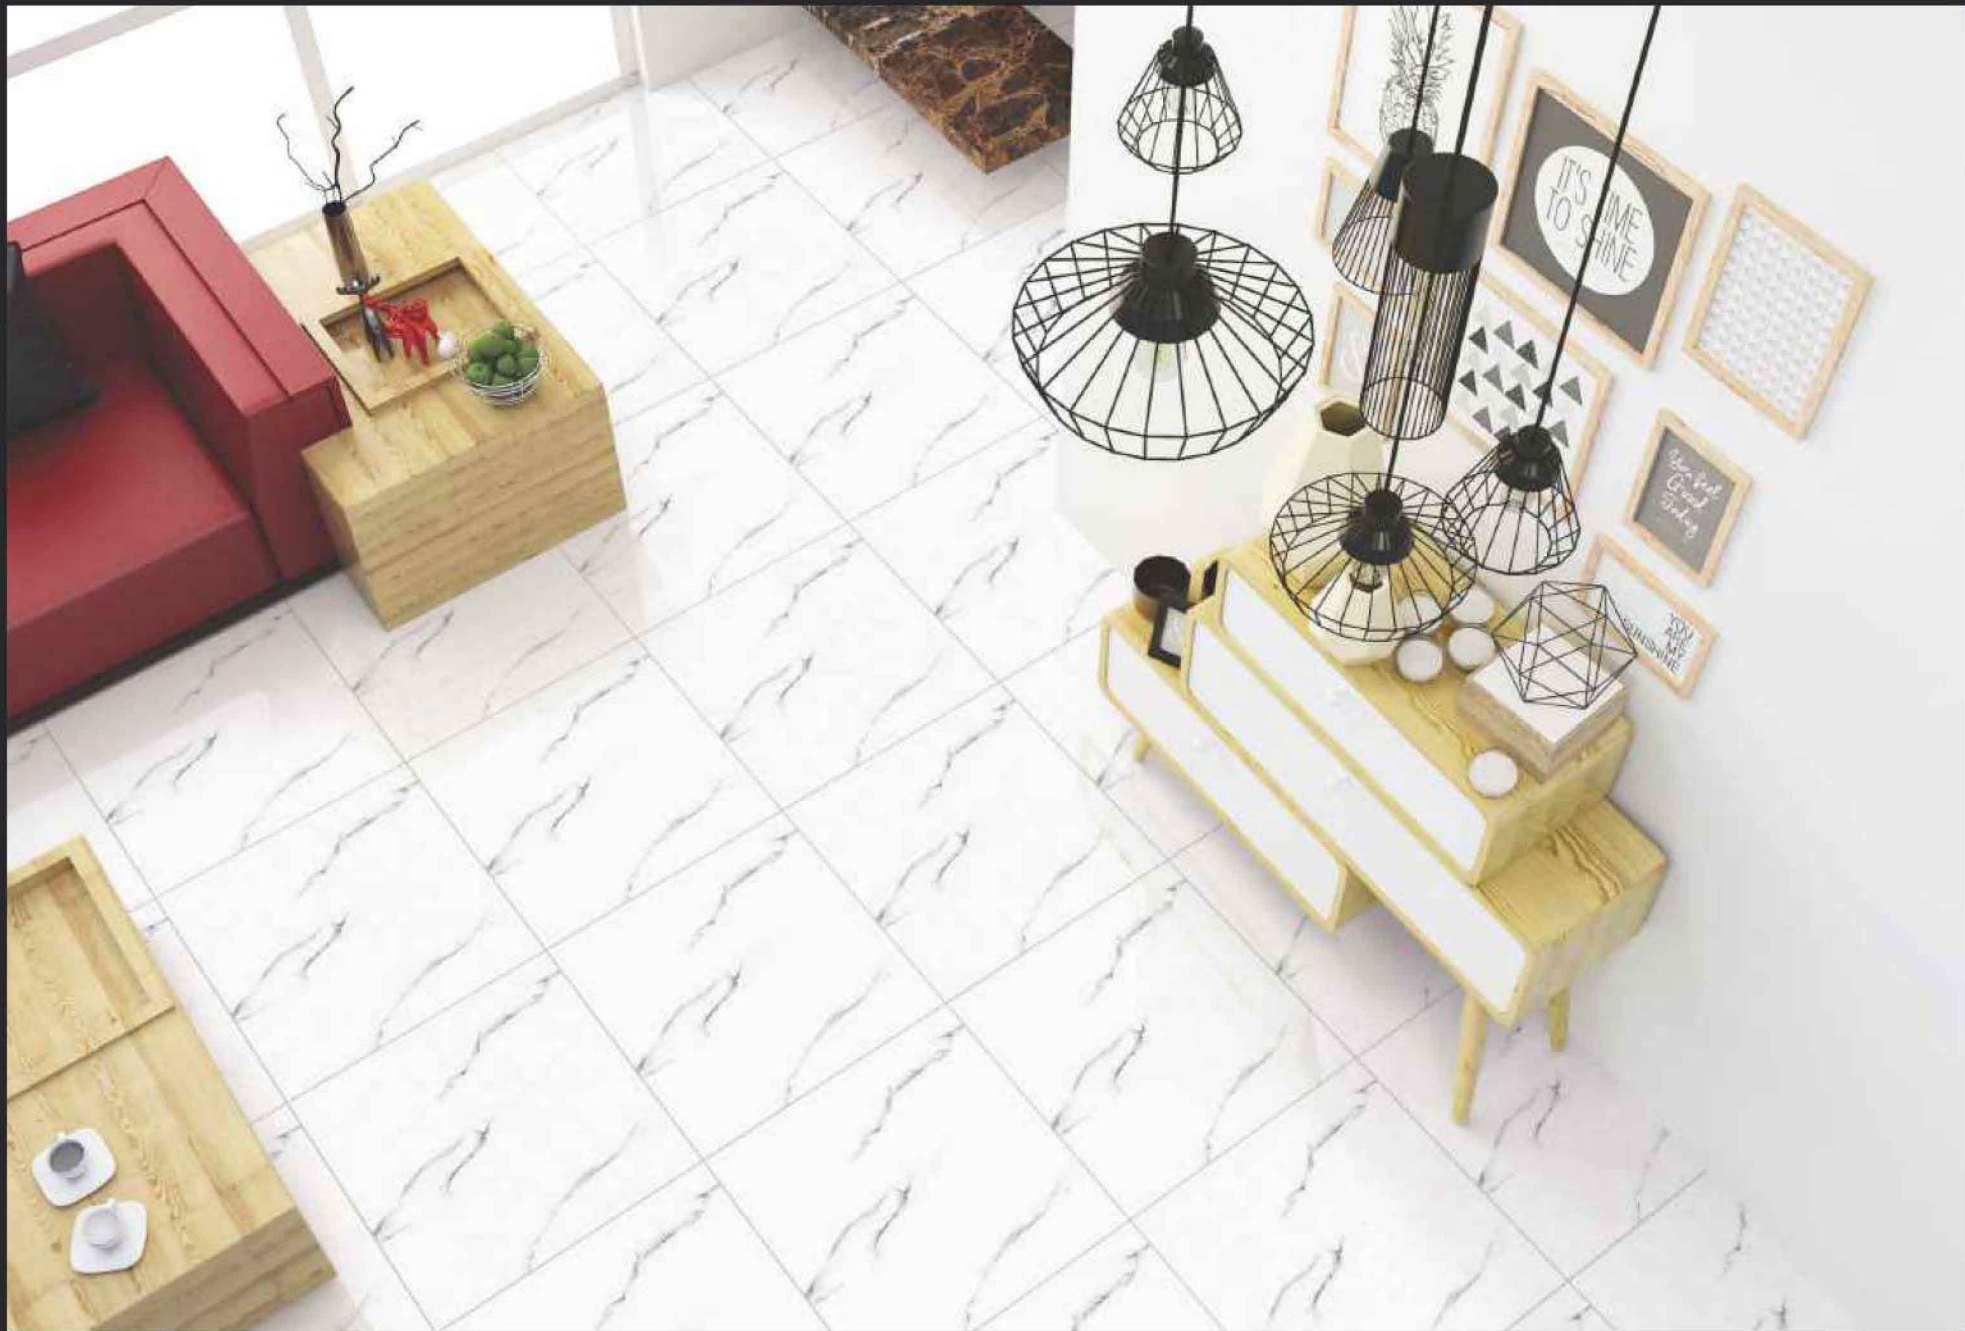

GLAZED  
VITRIFIED TILES  
**600x  
600mm**

**KALARIYA**

**1011**  
GLOSSY FINISH

**EURO PALLET PACKING**

Size	Pcs. Per Box	Sq. Mtr. Per Box	Sq. Ft. Per Box	Weight Per Box In Kgs. (approx)	Sq. Mtr. Per Container	Total Boxes Per Container	Boxes Per Pallet	Total Pallets Per Cont	Thickness (mm) (approx)	Weight / CTN (approx)
60x60cm	4 pcs.	1.44	15.5	27.5	1440.00	1000	50	20	9.00	27500